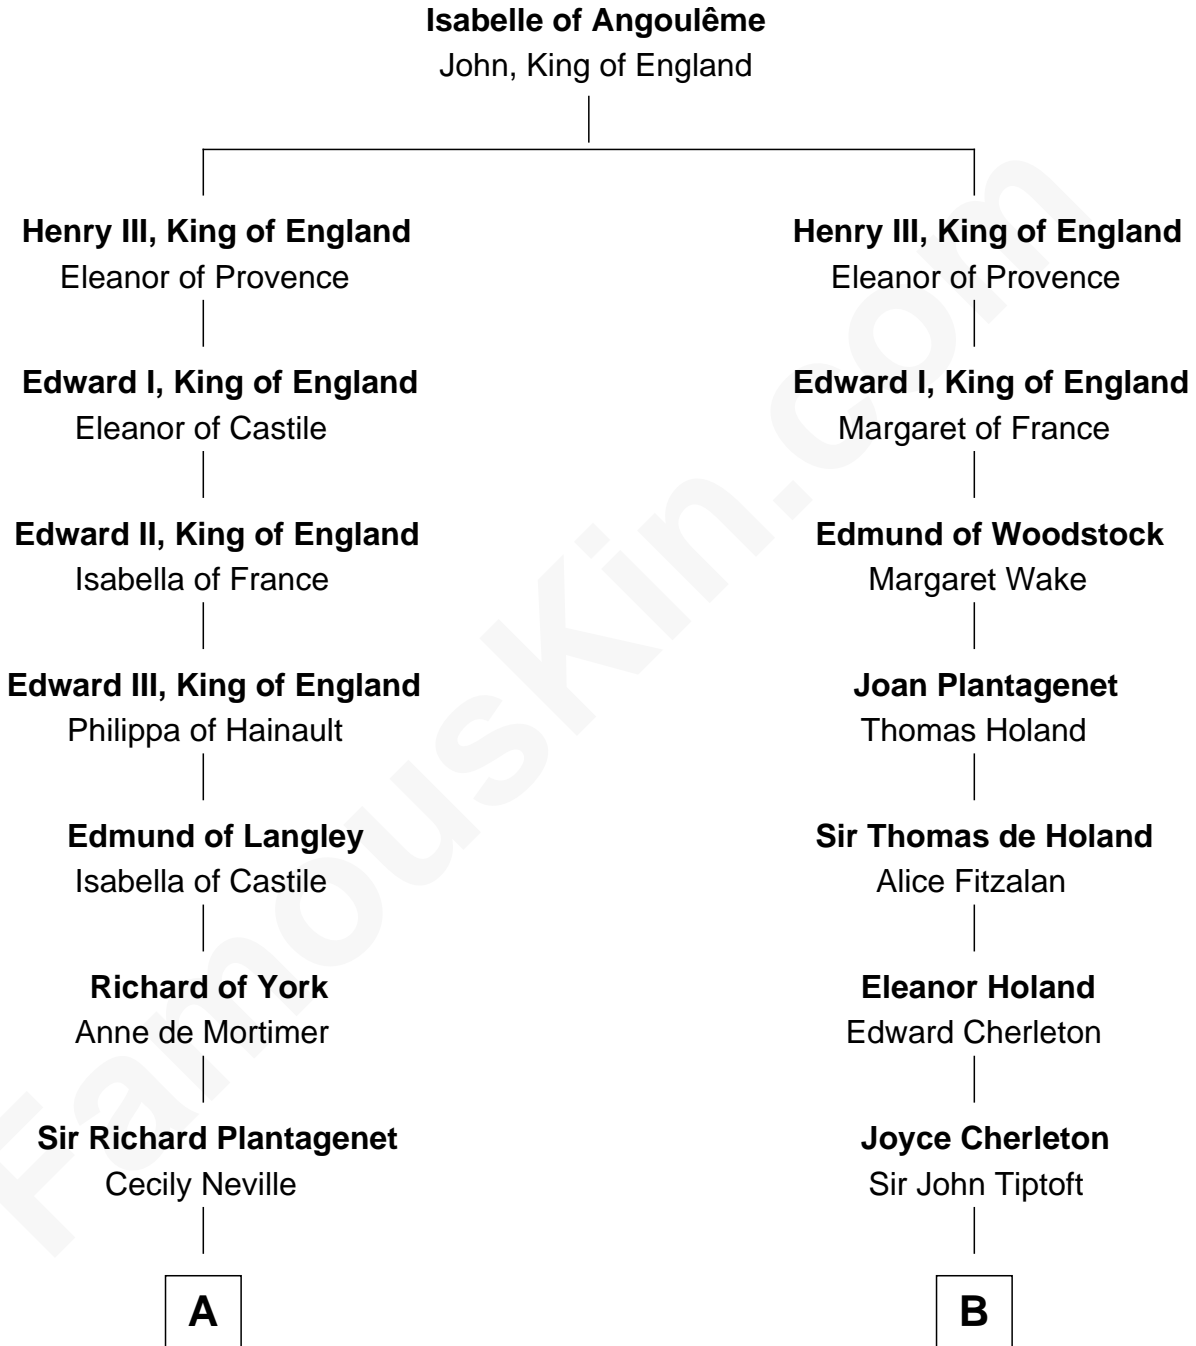

FamousKin.com

Relationship Chart of

Sir Winston Churchill

Prime Minister of the United Kingdom

20th cousin 1 time removed of

Colonel Robert Gould Shaw

U.S. Civil War leader of film "Glory" fame

C

Jane Paget
George Stewart

Jane Stewart
Sir George Spencer-Churchill

Sir John Winston Spencer-Churchill
Frances Anne Emily Vane

Randolph Henry Spencer-Churchill
Jeanette Jerome

Sir Winston Churchill
Prime Minister of the United Kingdom

D

Sarah Rogers
Samuel Parkman

Elizabeth Willard Parkman
Robert Gould Shaw

Francis George Shaw
Sarah Blake Sturgis

Colonel Robert Gould Shaw
Main character in film "Glory"

FamousKin.com