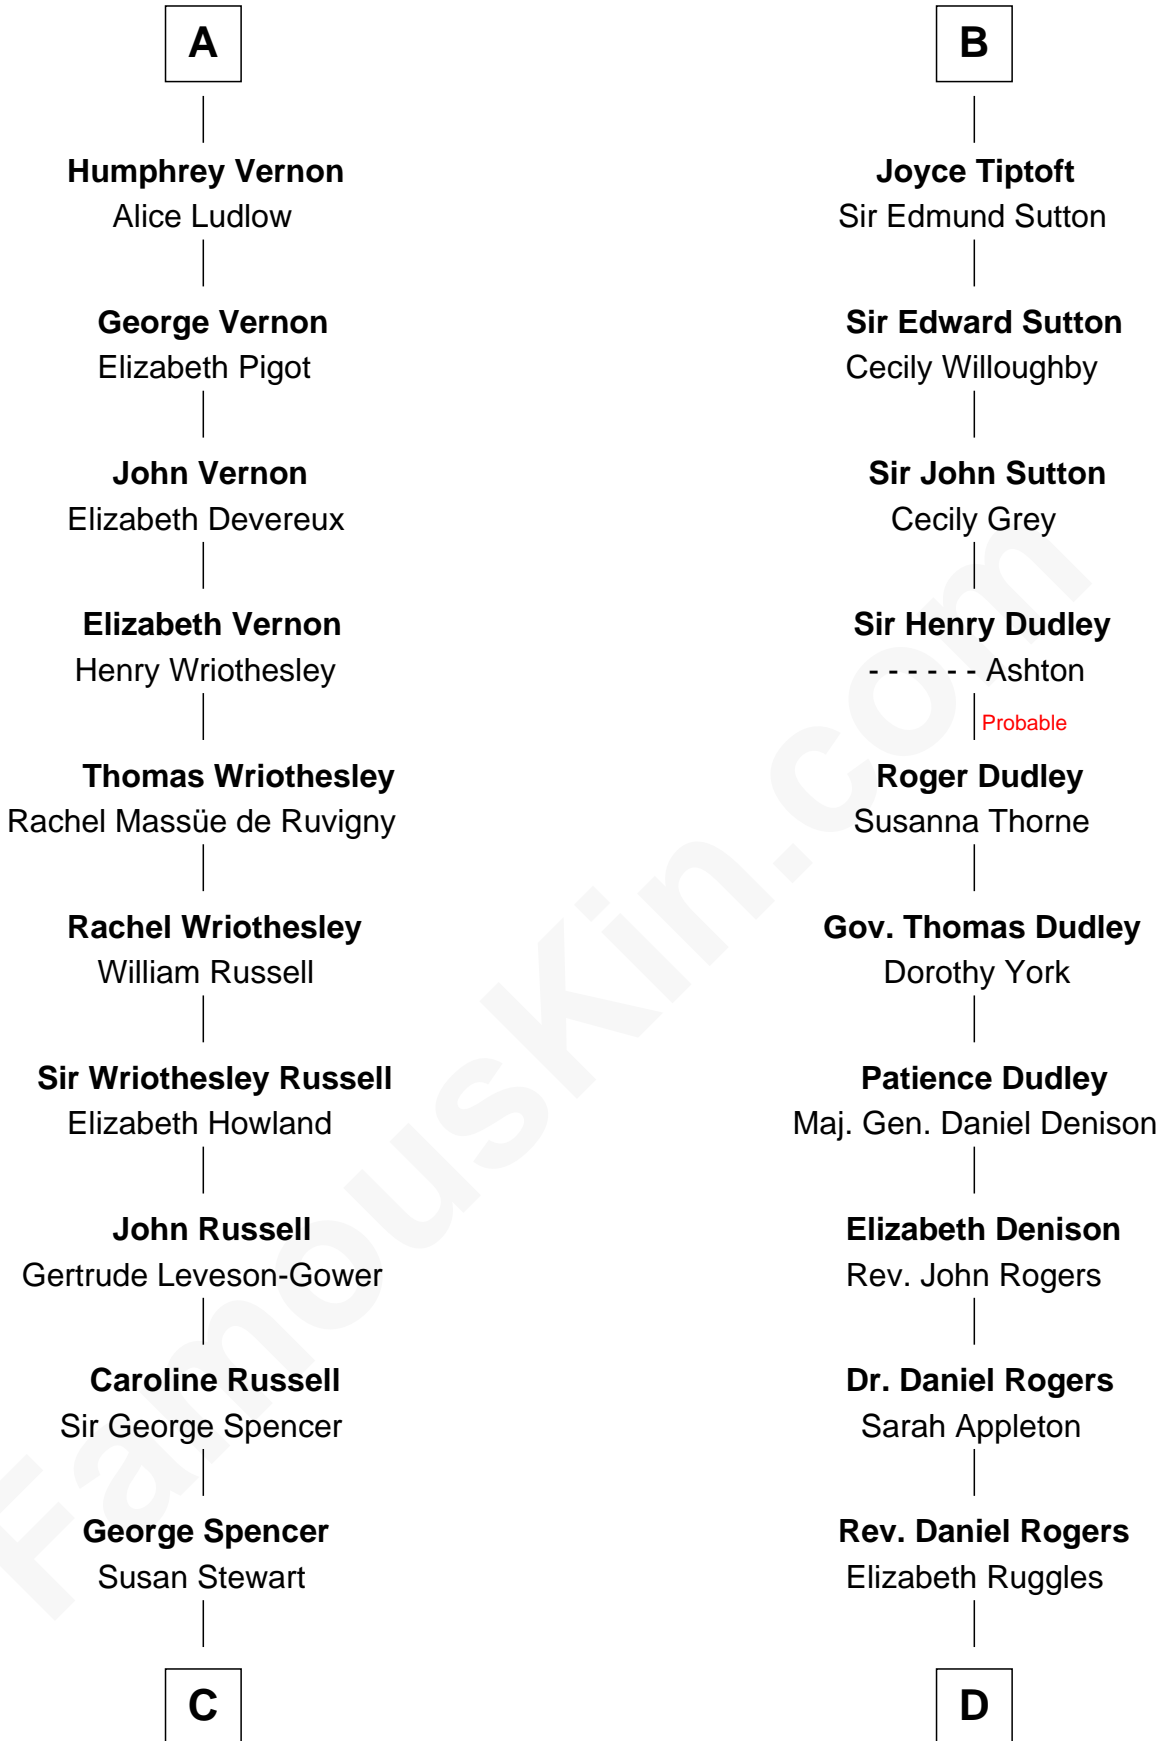

FamousKin.com

Relationship Chart of

Sir Winston Churchill

Prime Minister of the United Kingdom

20th cousin of

Colonel Robert Gould Shaw

U.S. Civil War leader of film "Glory" fame

Sir John FitzGeoffrey

Isabel le Bigod

C

Sir George Spencer-Churchill

Jane Stewart

Sir John Winston Spencer-Churchill

Frances Anne Emily Vane

Randolph Henry Spencer-Churchill

Jeanette Jerome

Sir Winston Churchill

Prime Minister of the United Kingdom

D

Sarah Rogers

Samuel Parkman

Elizabeth Willard Parkman

Robert Gould Shaw

Francis George Shaw

Sarah Blake Sturgis

Colonel Robert Gould Shaw

Main character in film "Glory"

FamousKin.com