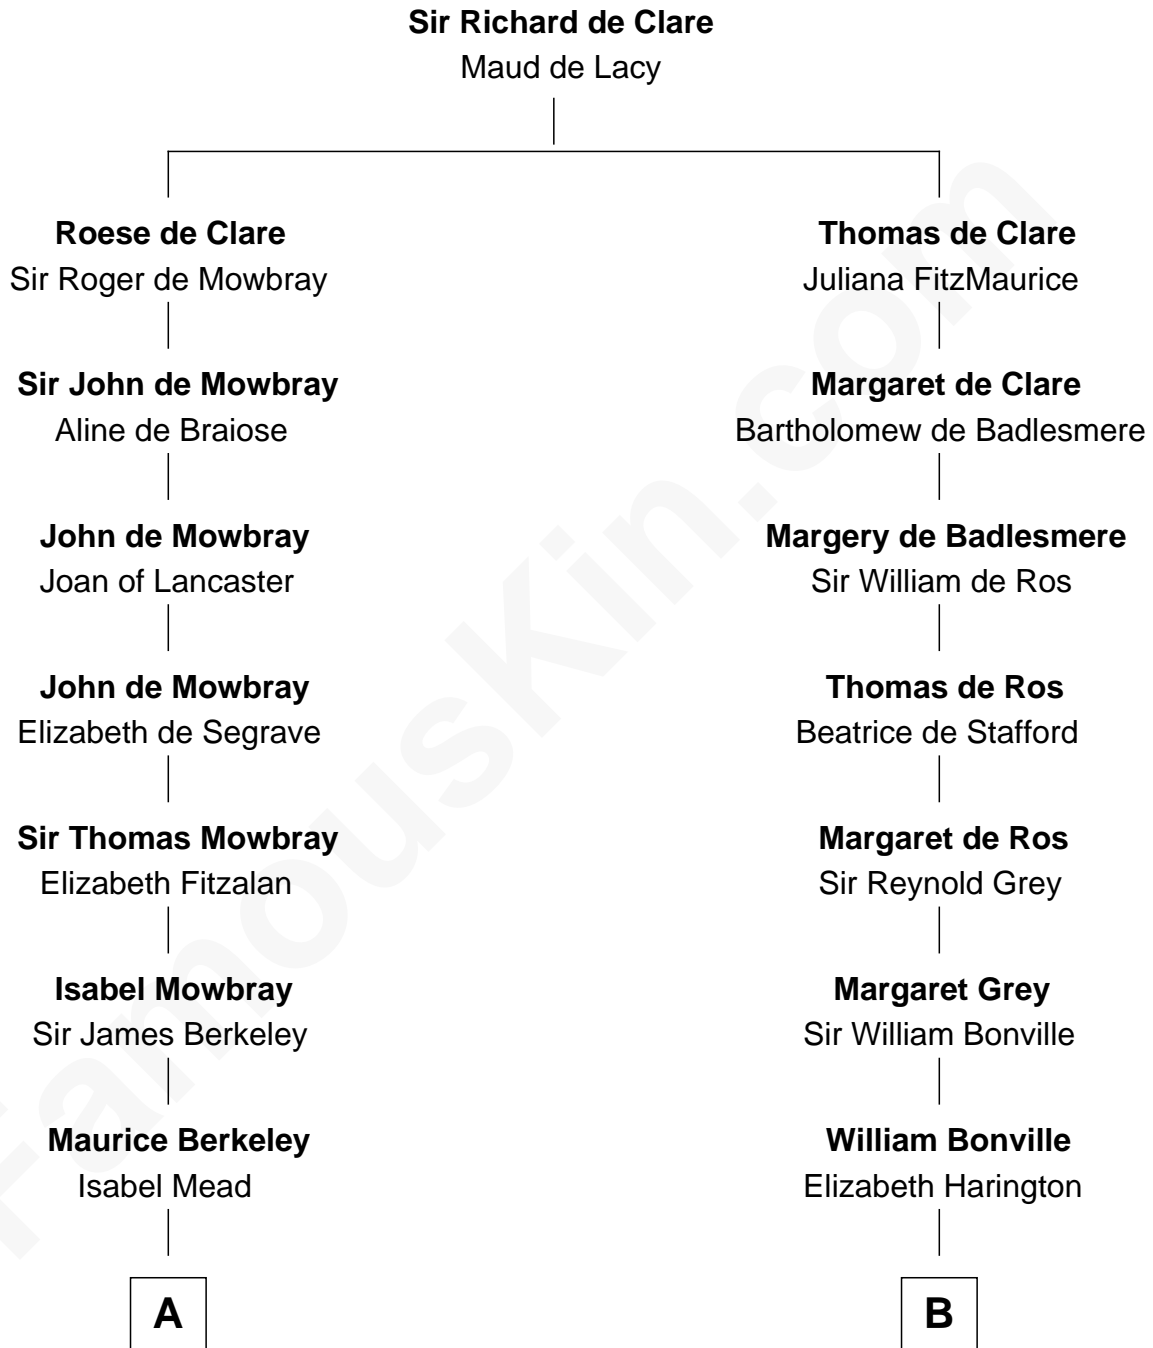

FamousKin.com

Relationship Chart of

Sir Winston Churchill

Prime Minister of the United Kingdom

20th cousin of

Colonel Robert Gould Shaw

U.S. Civil War leader of film "Glory" fame

C

Frances Anne Emily Vane-Tempest

Sir Charles William Stewart

Frances Anne Emily Vane

Sir John Winston Spencer-Churchill

Randolph Henry Spencer-Churchill

Jeanette Jerome

Sir Winston Churchill

Prime Minister of the United Kingdom

D

Sarah Rogers

Samuel Parkman

Elizabeth Willard Parkman

Robert Gould Shaw

Francis George Shaw

Sarah Blake Sturgis

Colonel Robert Gould Shaw

Main character in film "Glory"

FamousKin.com