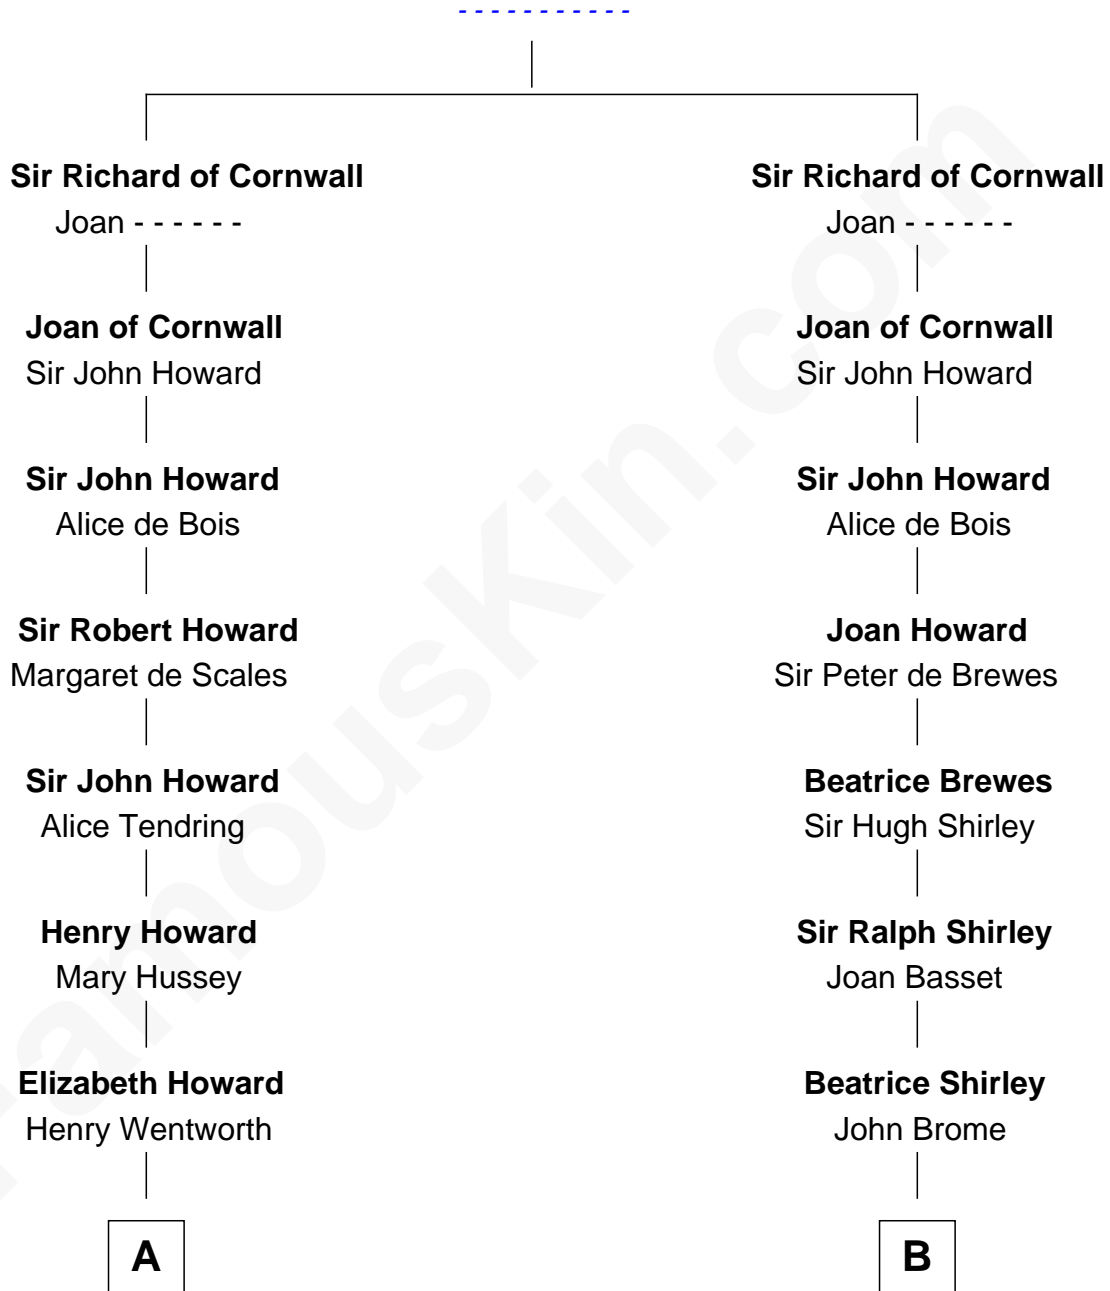

FamousKin.com

Relationship Chart of

Sir Winston Churchill

Prime Minister of the United Kingdom

20th cousin 1 time removed of

Colonel Robert Gould Shaw

U.S. Civil War leader of film "Glory" fame

Richard Plantagenet

C

George Spencer
Susan Stewart

Sir George Spencer-Churchill
Jane Stewart

Sir John Winston Spencer-Churchill
Frances Anne Emily Vane

Randolph Henry Spencer-Churchill
Jeanette Jerome

Sir Winston Churchill
Prime Minister of the United Kingdom

D

Sarah Rogers
Samuel Parkman

Elizabeth Willard Parkman
Robert Gould Shaw

Francis George Shaw
Sarah Blake Sturgis

Colonel Robert Gould Shaw
Main character in film "Glory"

FamousKin.com