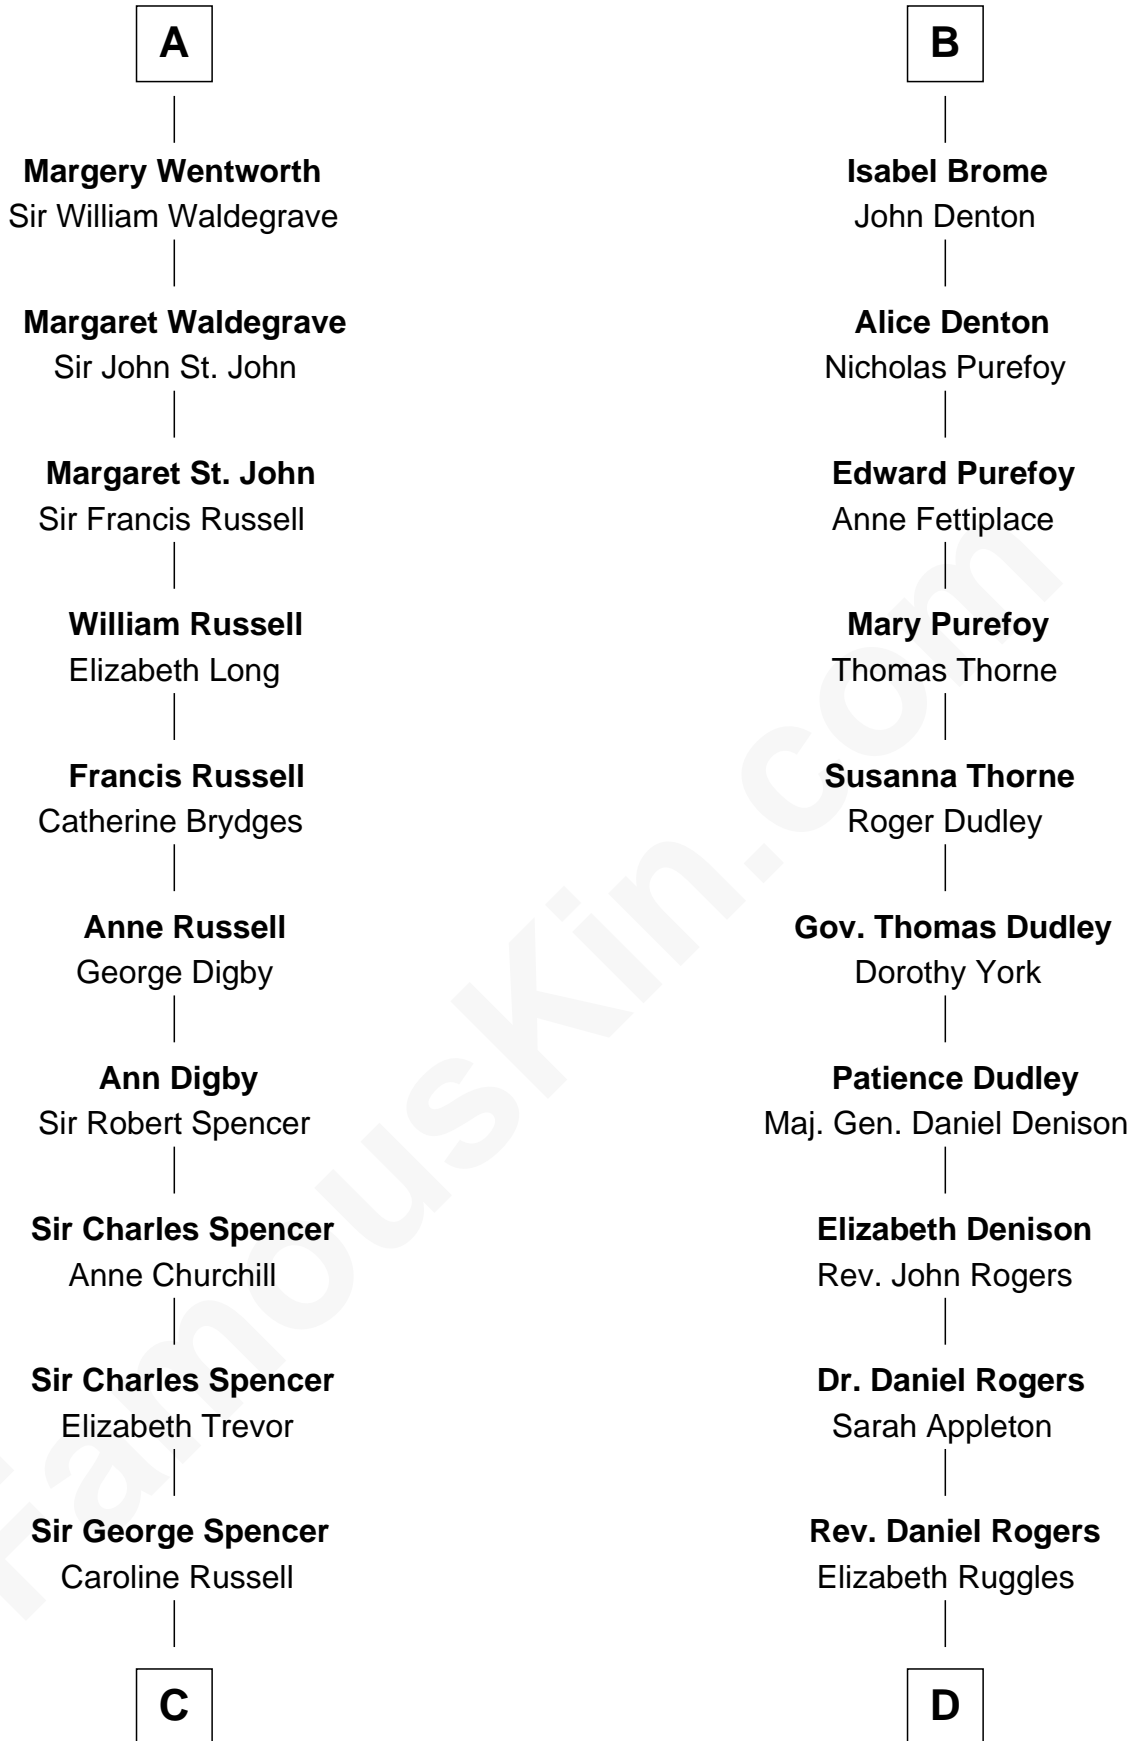

FamousKin.com

Relationship Chart of

Sir Winston Churchill

Prime Minister of the United Kingdom

20th cousin 1 time removed of

Colonel Robert Gould Shaw

U.S. Civil War leader of film "Glory" fame

Richard Plantagenet

C

George Spencer
Susan Stewart

Sir George Spencer-Churchill
Jane Stewart

Sir John Winston Spencer-Churchill
Frances Anne Emily Vane

Randolph Henry Spencer-Churchill
Jeanette Jerome

Sir Winston Churchill
Prime Minister of the United Kingdom

D

Sarah Rogers
Samuel Parkman

Elizabeth Willard Parkman
Robert Gould Shaw

Francis George Shaw
Sarah Blake Sturgis

Colonel Robert Gould Shaw
Main character in film "Glory"

FamousKin.com