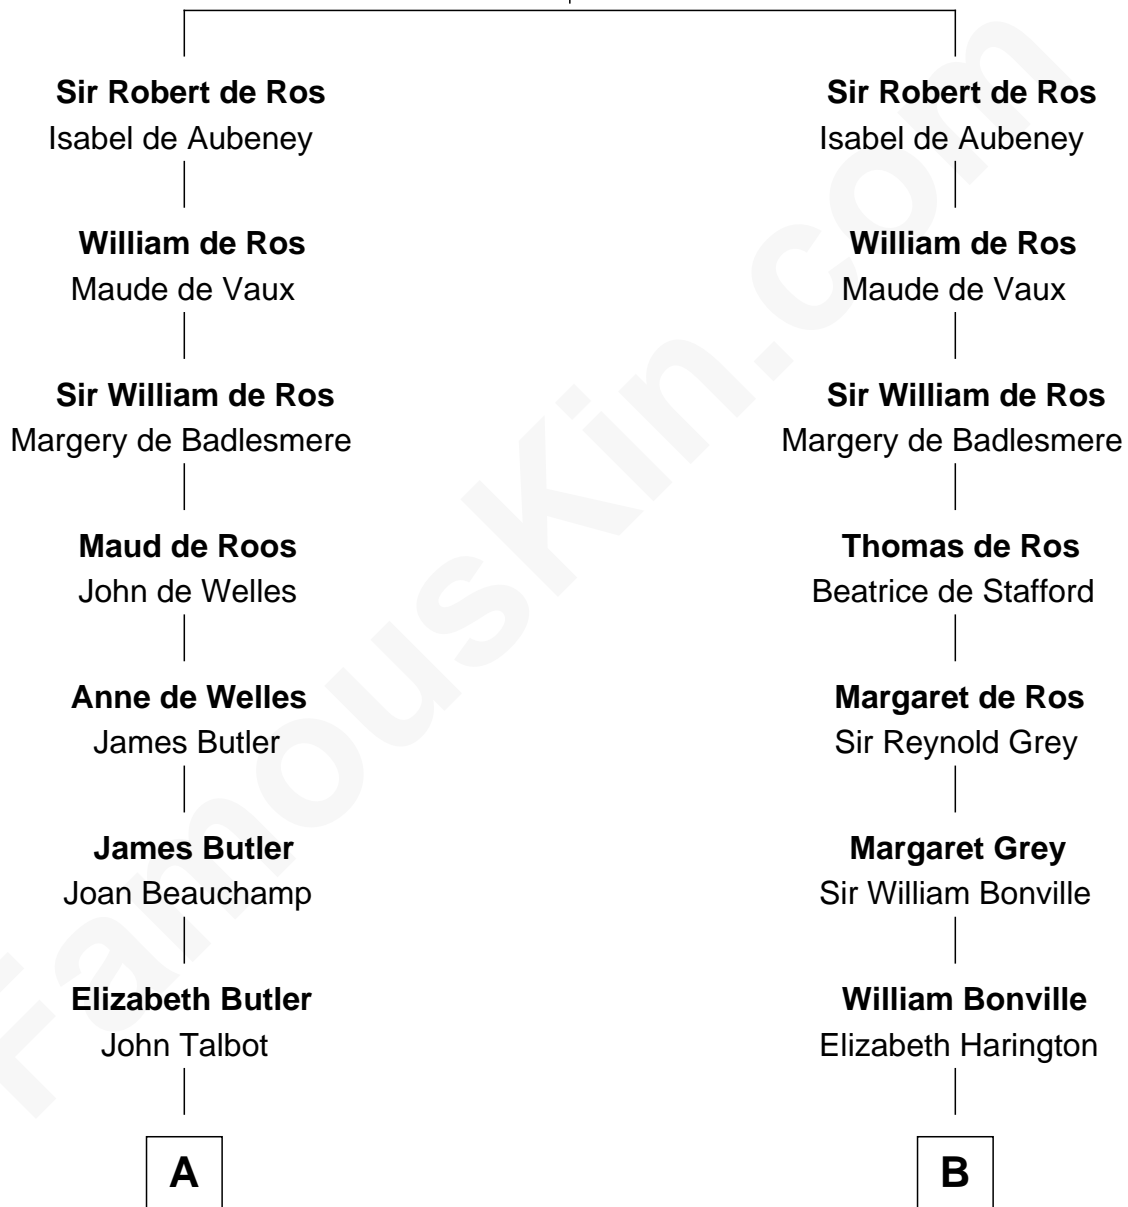

## Relationship Chart of

### Sir Winston Churchill

*Prime Minister of the United Kingdom*

20th cousin 1 time removed of

### Colonel Robert Gould Shaw

*U.S. Civil War leader of film "Glory" fame*

**Sir William de Ros**

Lucy FitzPiers

**C**

**George Spencer**  
Susan Stewart

**Sir George Spencer-Churchill**  
Jane Stewart

**Sir John Winston Spencer-Churchill**  
Frances Anne Emily Vane