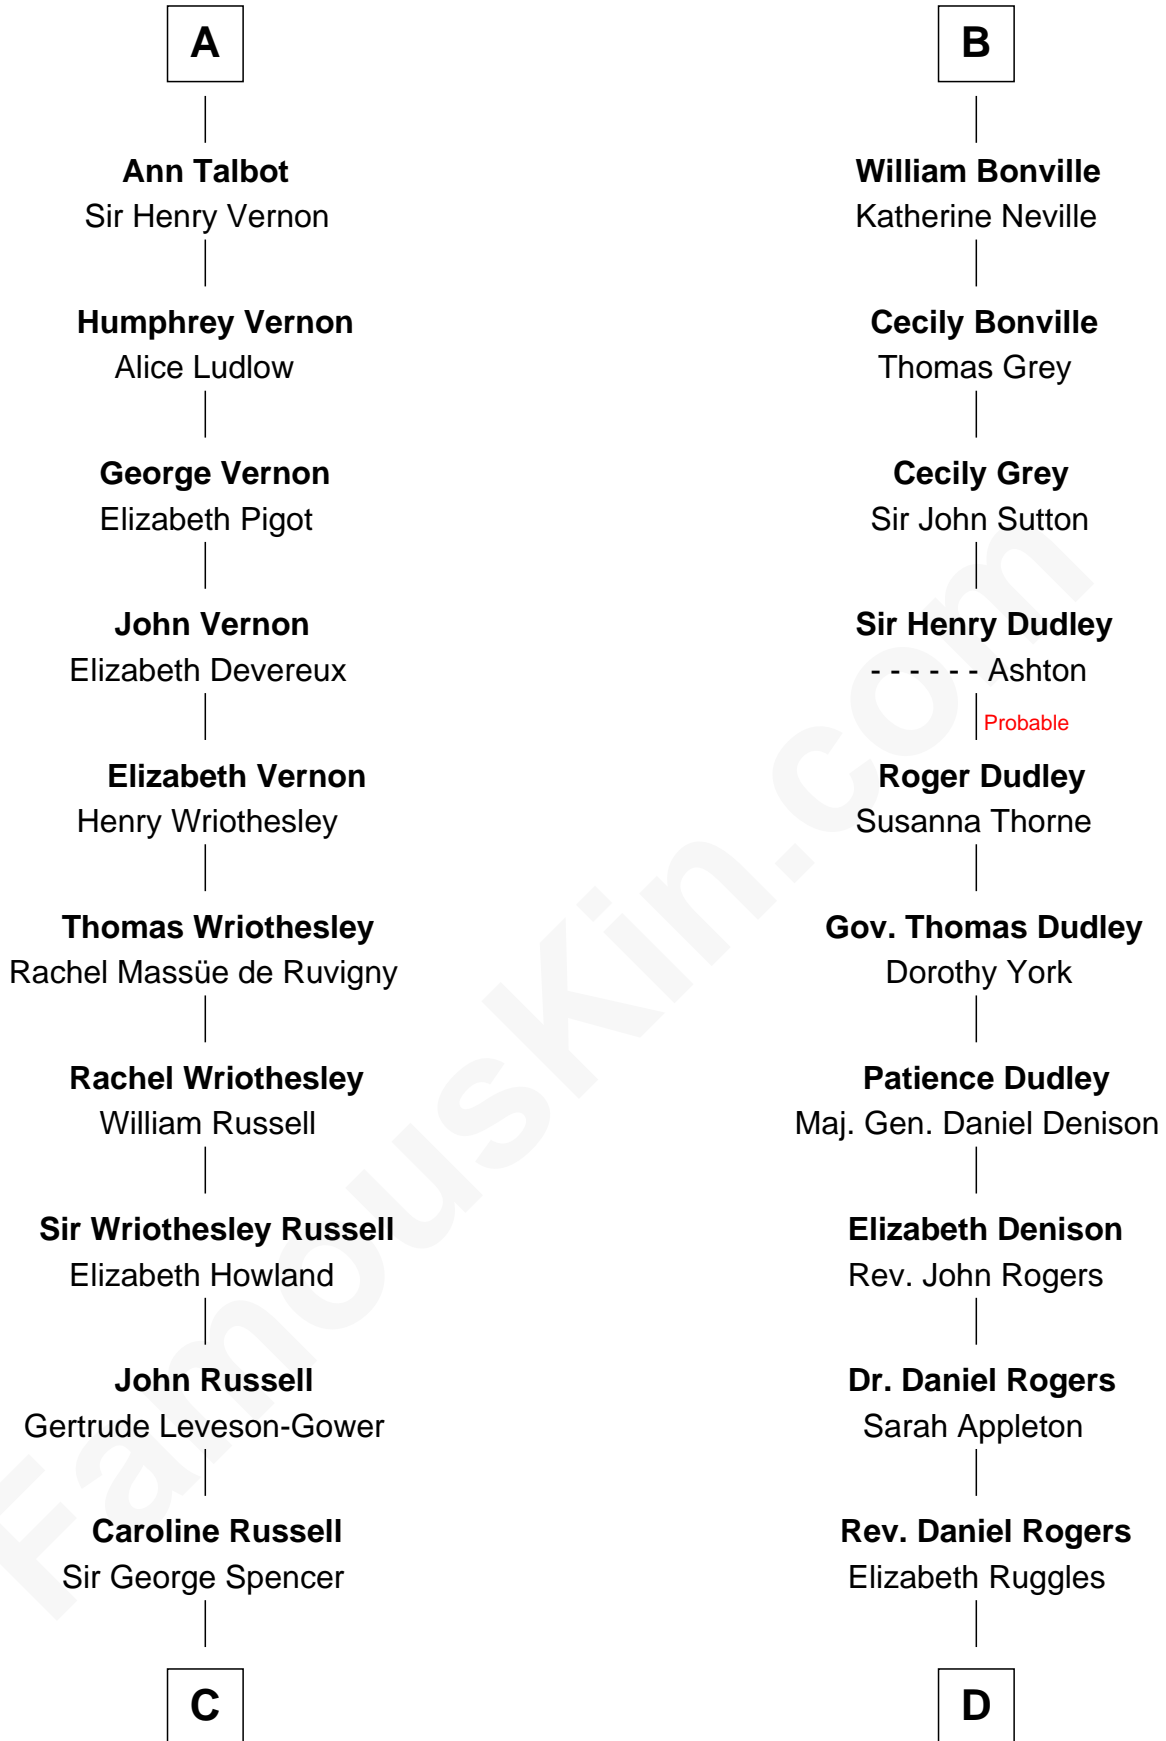

## Relationship Chart of

### Sir Winston Churchill

*Prime Minister of the United Kingdom*

20th cousin 1 time removed of

### Colonel Robert Gould Shaw

*U.S. Civil War leader of film "Glory" fame*

**Sir William de Ros**

Lucy FitzPiers

**C**

**George Spencer**  
Susan Stewart

**Sir George Spencer-Churchill**  
Jane Stewart

**Sir John Winston Spencer-Churchill**  
Frances Anne Emily Vane

**Randolph Henry Spencer-Churchill**  
Jeanette Jerome

**Sir Winston Churchill**  
*Prime Minister of the United Kingdom*

**D**

**Sarah Rogers**  
Samuel Parkman

**Elizabeth Willard Parkman**  
Robert Gould Shaw