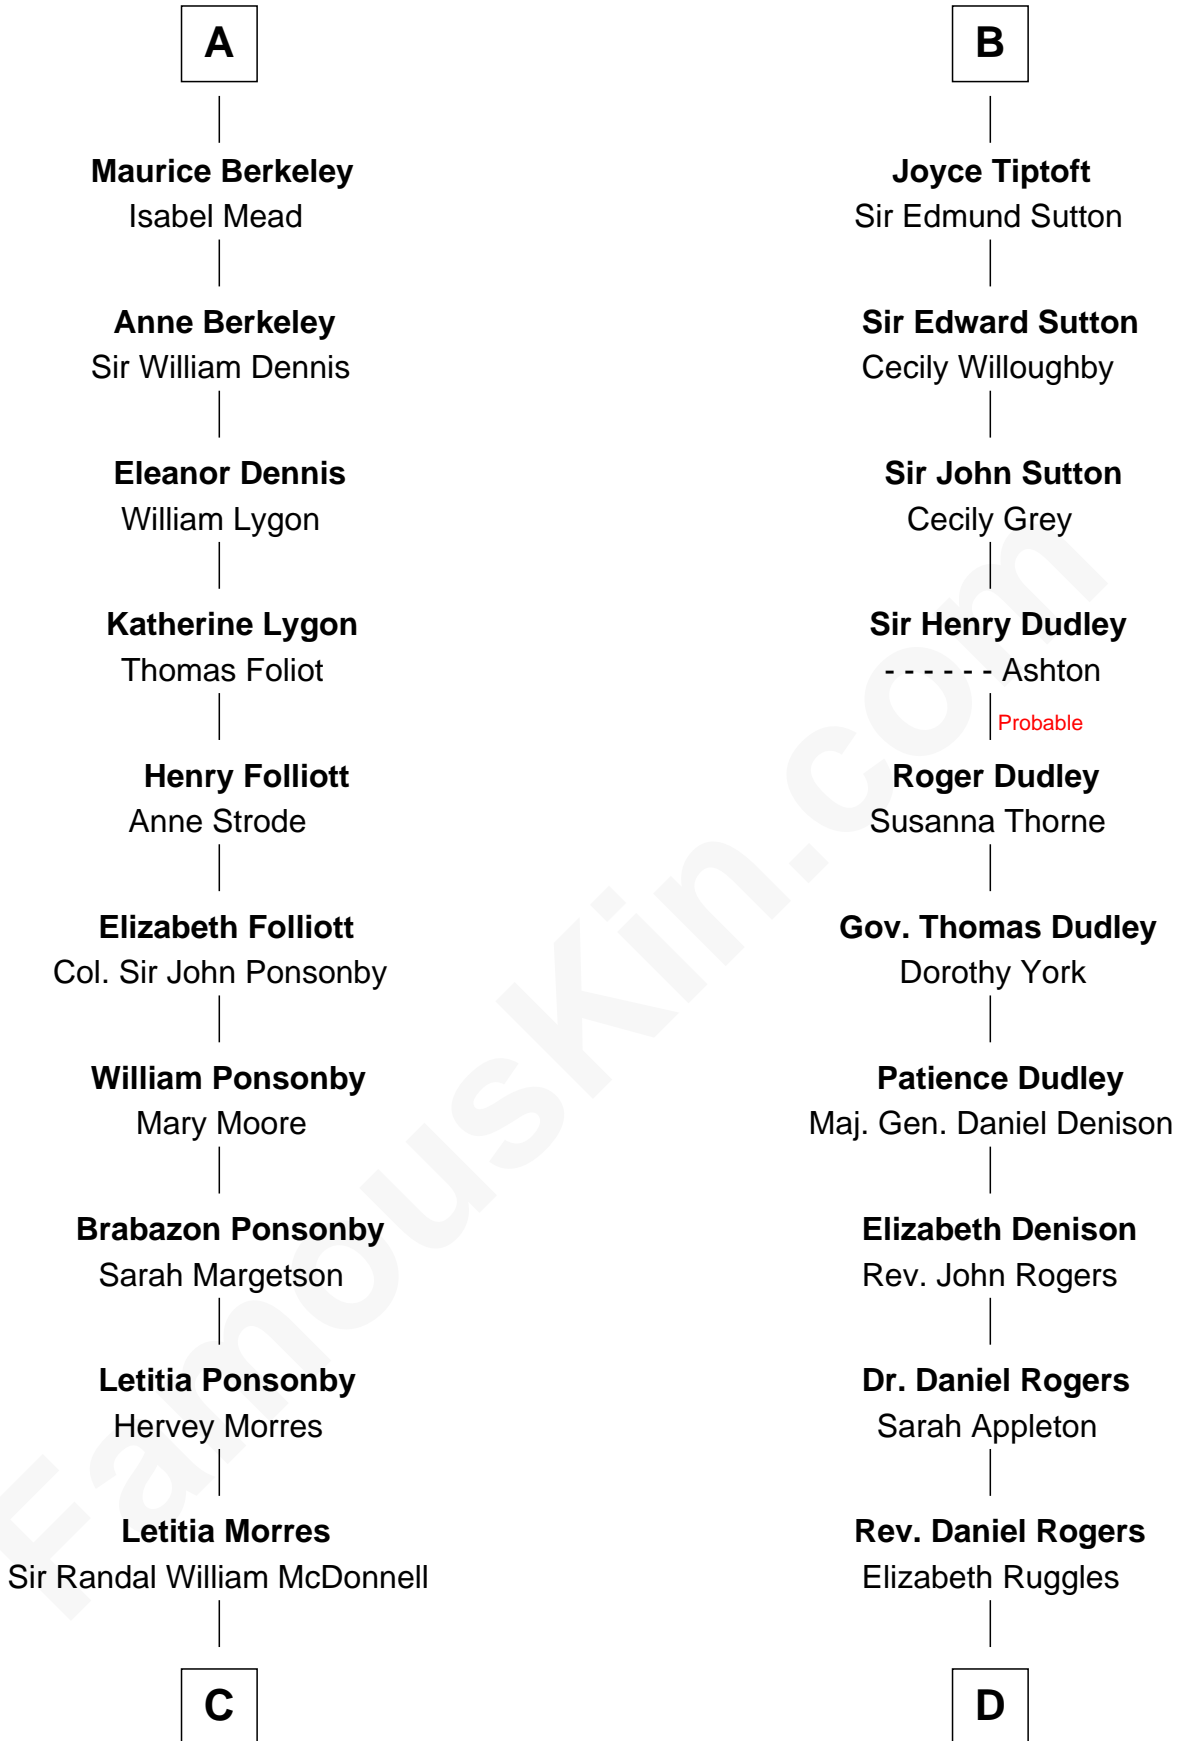

FamousKin.com

Relationship Chart of

Sir Winston Churchill

Prime Minister of the United Kingdom

20th cousin 1 time removed of

Colonel Robert Gould Shaw

U.S. Civil War leader of film "Glory" fame

Louis VIII, King of France

Alice Fitzalan

Sir Thomas de Holand

Eleanor Holand

Edward Cherleton

Joyce Cherleton

Sir John Tiptoft

B

C