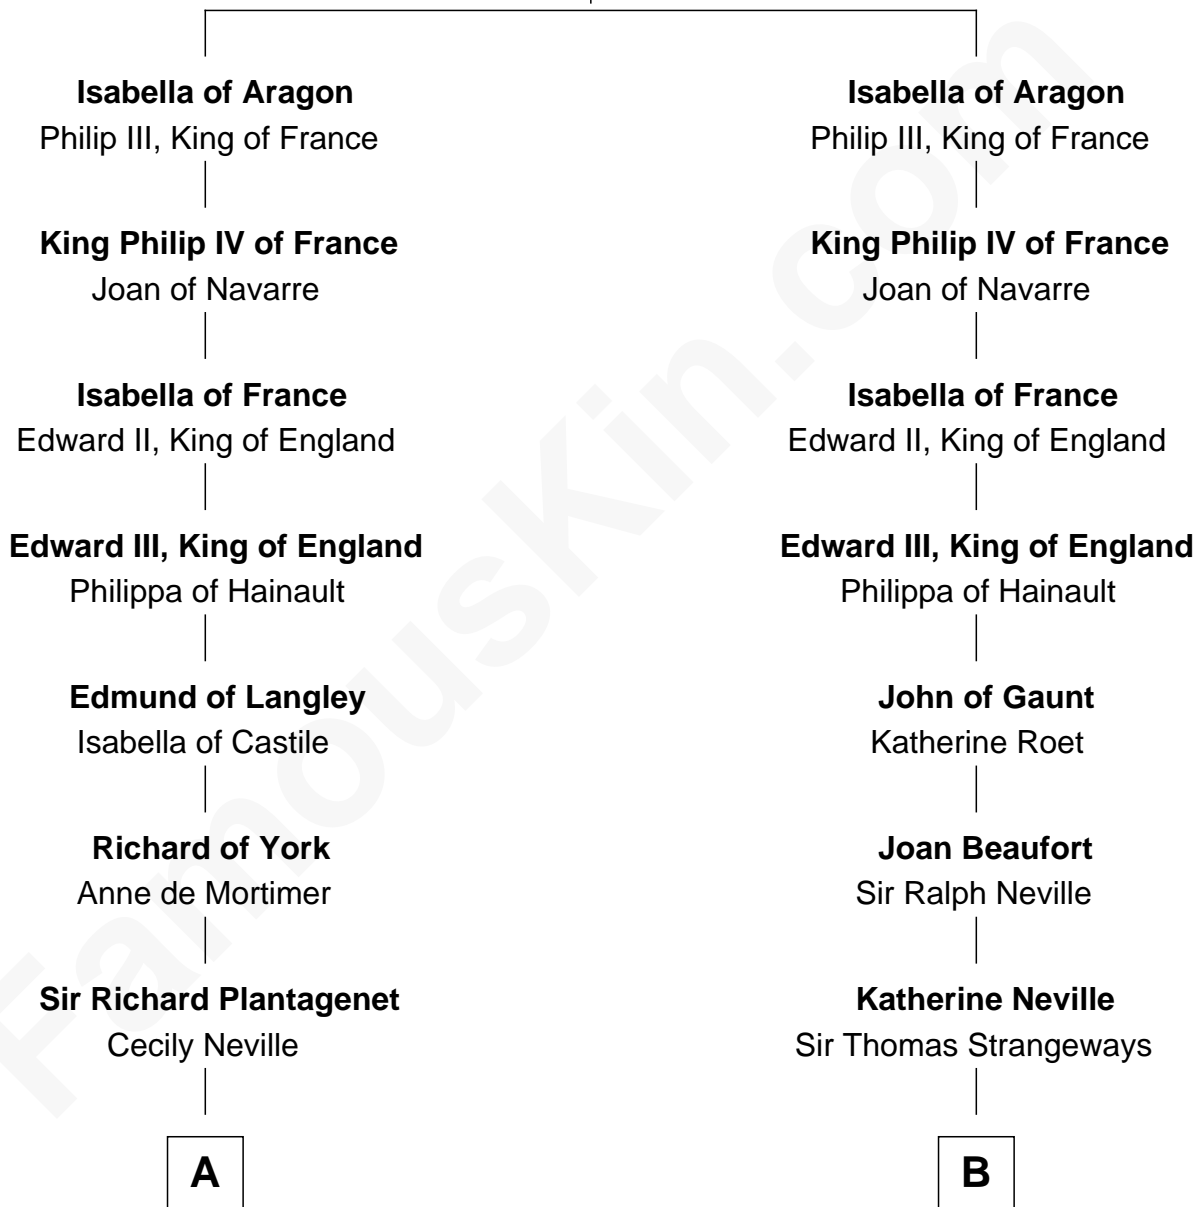

FamousKin.com

Relationship Chart of

Sir Winston Churchill

Prime Minister of the United Kingdom

20th cousin 1 time removed of

Colonel Robert Gould Shaw

U.S. Civil War leader of film "Glory" fame

James I, King of Aragon

Yolanda of Hungary

C

Jane Paget
George Stewart

Jane Stewart
Sir George Spencer-Churchill

Sir John Winston Spencer-Churchill
Frances Anne Emily Vane

Randolph Henry Spencer-Churchill
Jeanette Jerome

Sir Winston Churchill
Prime Minister of the United Kingdom

D

Sarah Rogers
Samuel Parkman

Elizabeth Willard Parkman
Robert Gould Shaw

Francis George Shaw
Sarah Blake Sturgis

Colonel Robert Gould Shaw
Main character in film "Glory"

FamousKin.com