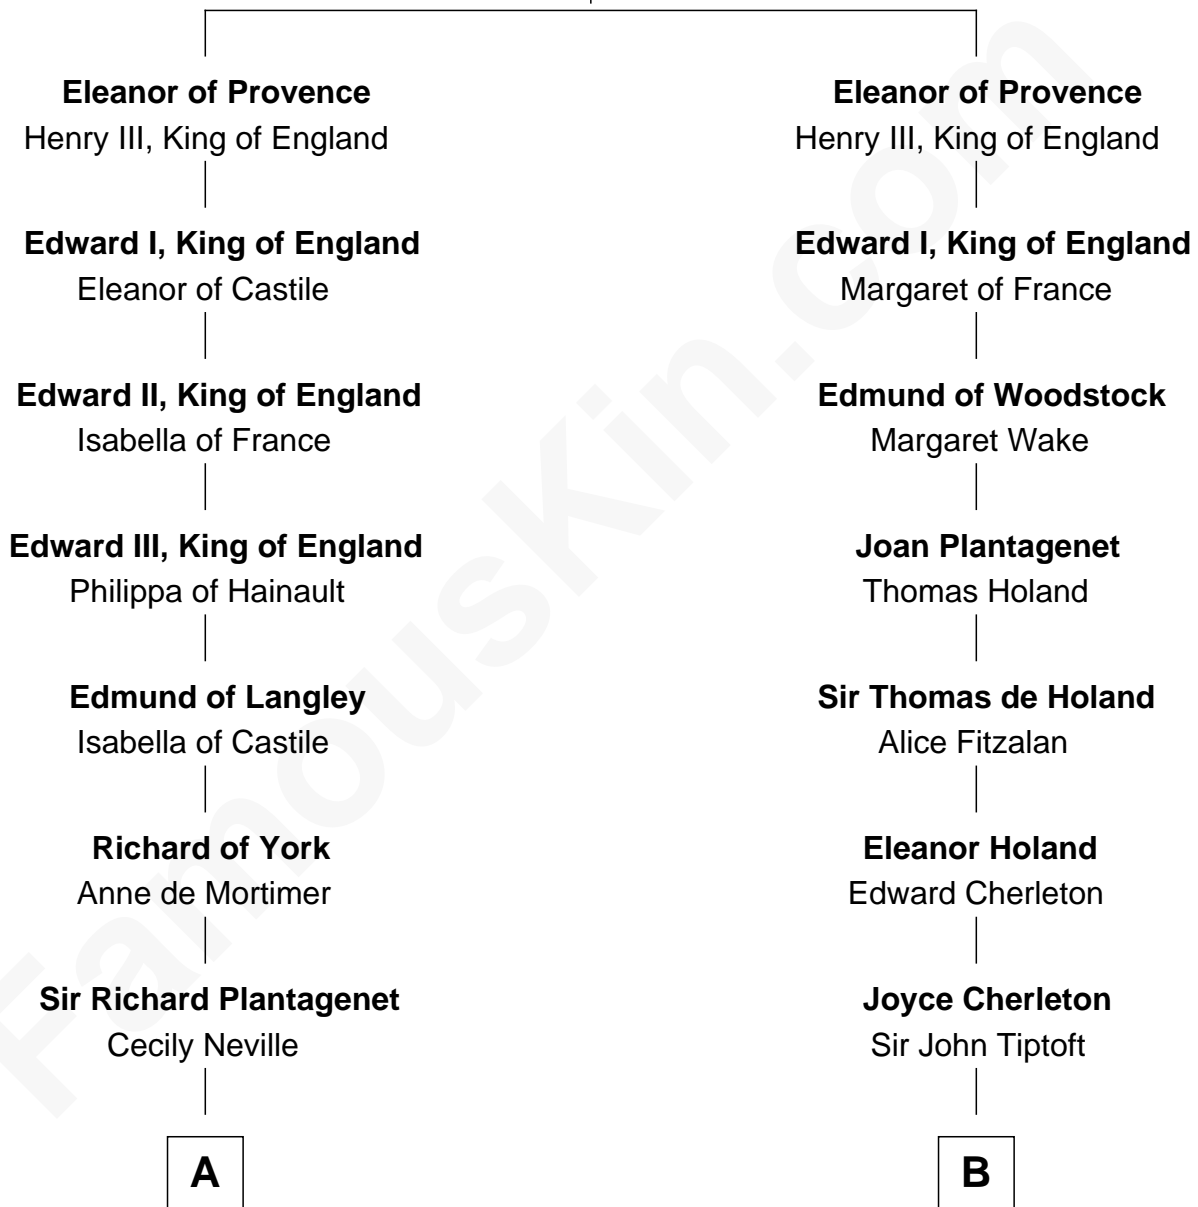

FamousKin.com

Relationship Chart of Sir Winston Churchill

Prime Minister of the United Kingdom

20th cousin 1 time removed of

Colonel Robert Gould Shaw

U.S. Civil War leader of film "Glory" fame

Ramon Berenguer IV of Provence

Beatrice of Savoy

C

Jane Paget
George Stewart

Jane Stewart
Sir George Spencer-Churchill

Sir John Winston Spencer-Churchill
Frances Anne Emily Vane

Randolph Henry Spencer-Churchill
Jeanette Jerome

Sir Winston Churchill
Prime Minister of the United Kingdom

D

Sarah Rogers
Samuel Parkman

Elizabeth Willard Parkman
Robert Gould Shaw

Francis George Shaw
Sarah Blake Sturgis

Colonel Robert Gould Shaw
Main character in film "Glory"