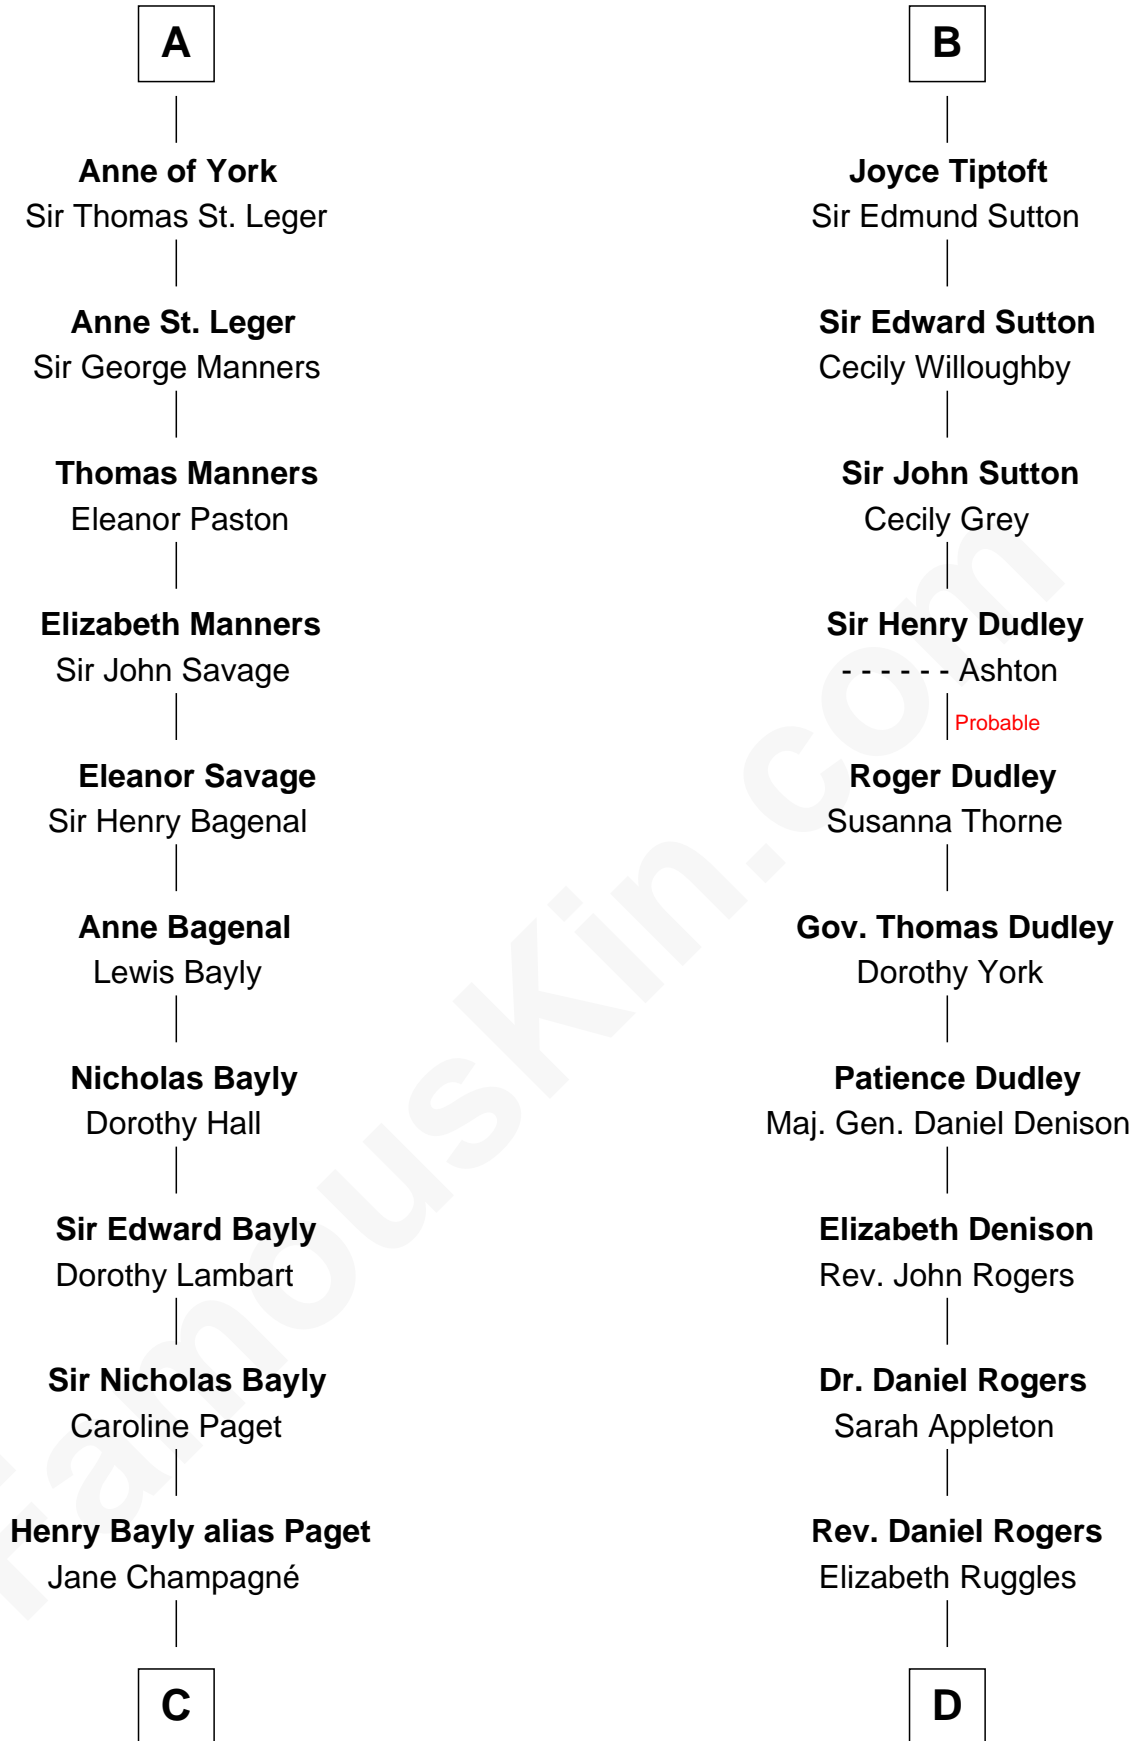

FamousKin.com

Relationship Chart of Sir Winston Churchill

Prime Minister of the United Kingdom

20th cousin 1 time removed of

Colonel Robert Gould Shaw

U.S. Civil War leader of film "Glory" fame

Ramon Berenguer IV of Provence

Beatrice of Savoy

C

Jane Paget
George Stewart

Jane Stewart
Sir George Spencer-Churchill

Sir John Winston Spencer-Churchill
Frances Anne Emily Vane

Randolph Henry Spencer-Churchill
Jeanette Jerome

Sir Winston Churchill
Prime Minister of the United Kingdom

D

Sarah Rogers
Samuel Parkman

Elizabeth Willard Parkman
Robert Gould Shaw

Francis George Shaw
Sarah Blake Sturgis

Colonel Robert Gould Shaw
Main character in film "Glory"