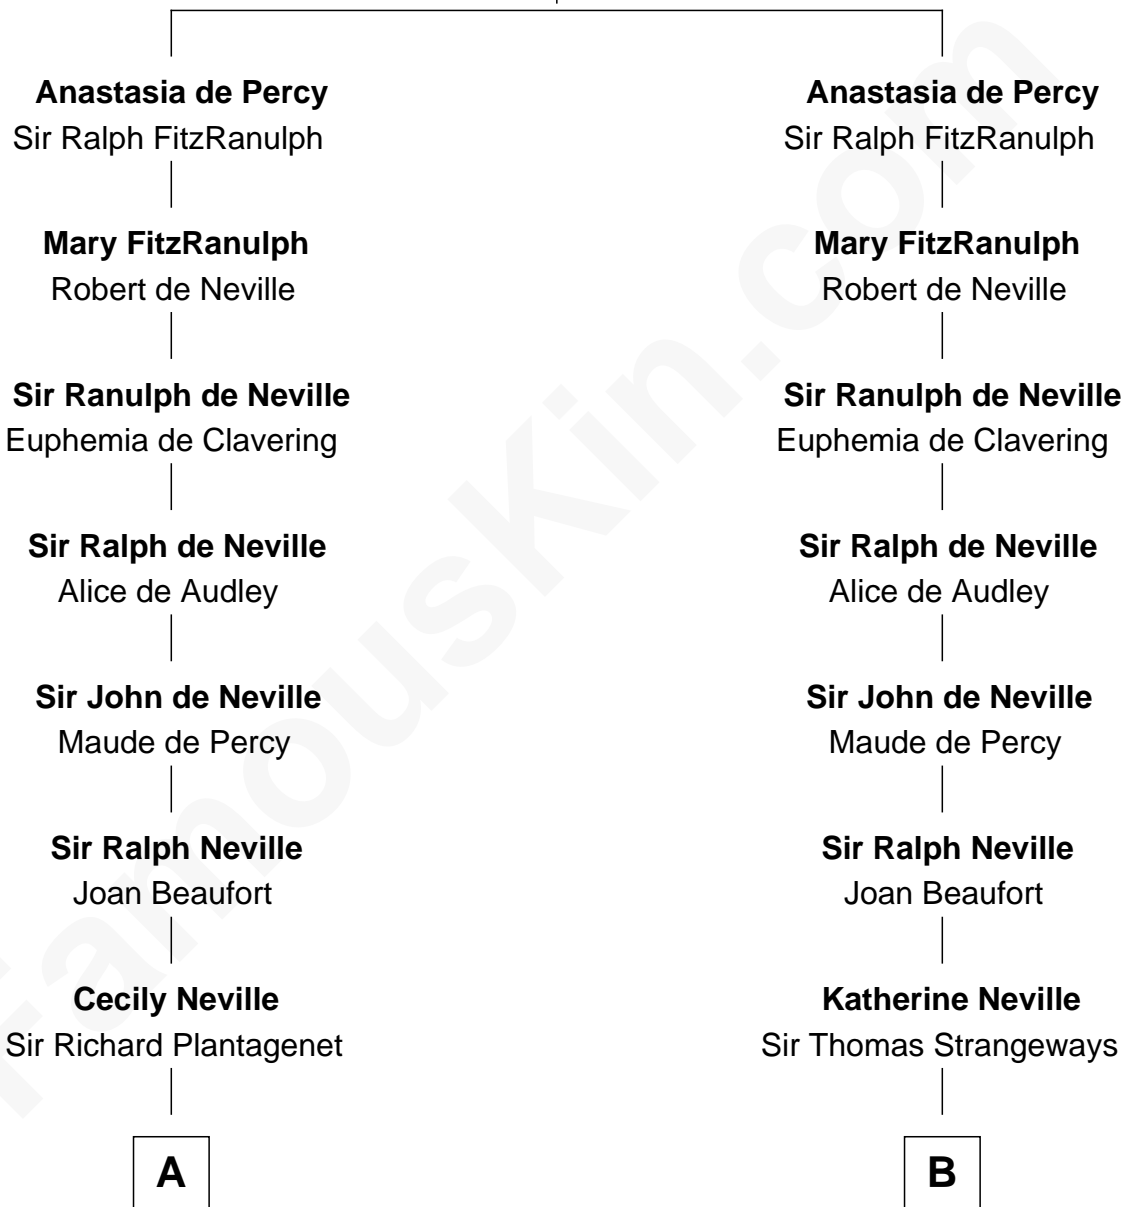

FamousKin.com

Relationship Chart of

Sir Winston Churchill

Prime Minister of the United Kingdom

20th cousin 1 time removed of

Colonel Robert Gould Shaw

U.S. Civil War leader of film "Glory" fame

William de Percy
Joan Briwerre

C

Jane Paget
George Stewart

Jane Stewart
Sir George Spencer-Churchill

Sir John Winston Spencer-Churchill
Frances Anne Emily Vane

Randolph Henry Spencer-Churchill
Jeanette Jerome

Sir Winston Churchill
Prime Minister of the United Kingdom

D

Sarah Rogers
Samuel Parkman

Elizabeth Willard Parkman
Robert Gould Shaw

Francis George Shaw
Sarah Blake Sturgis

Colonel Robert Gould Shaw
Main character in film "Glory"