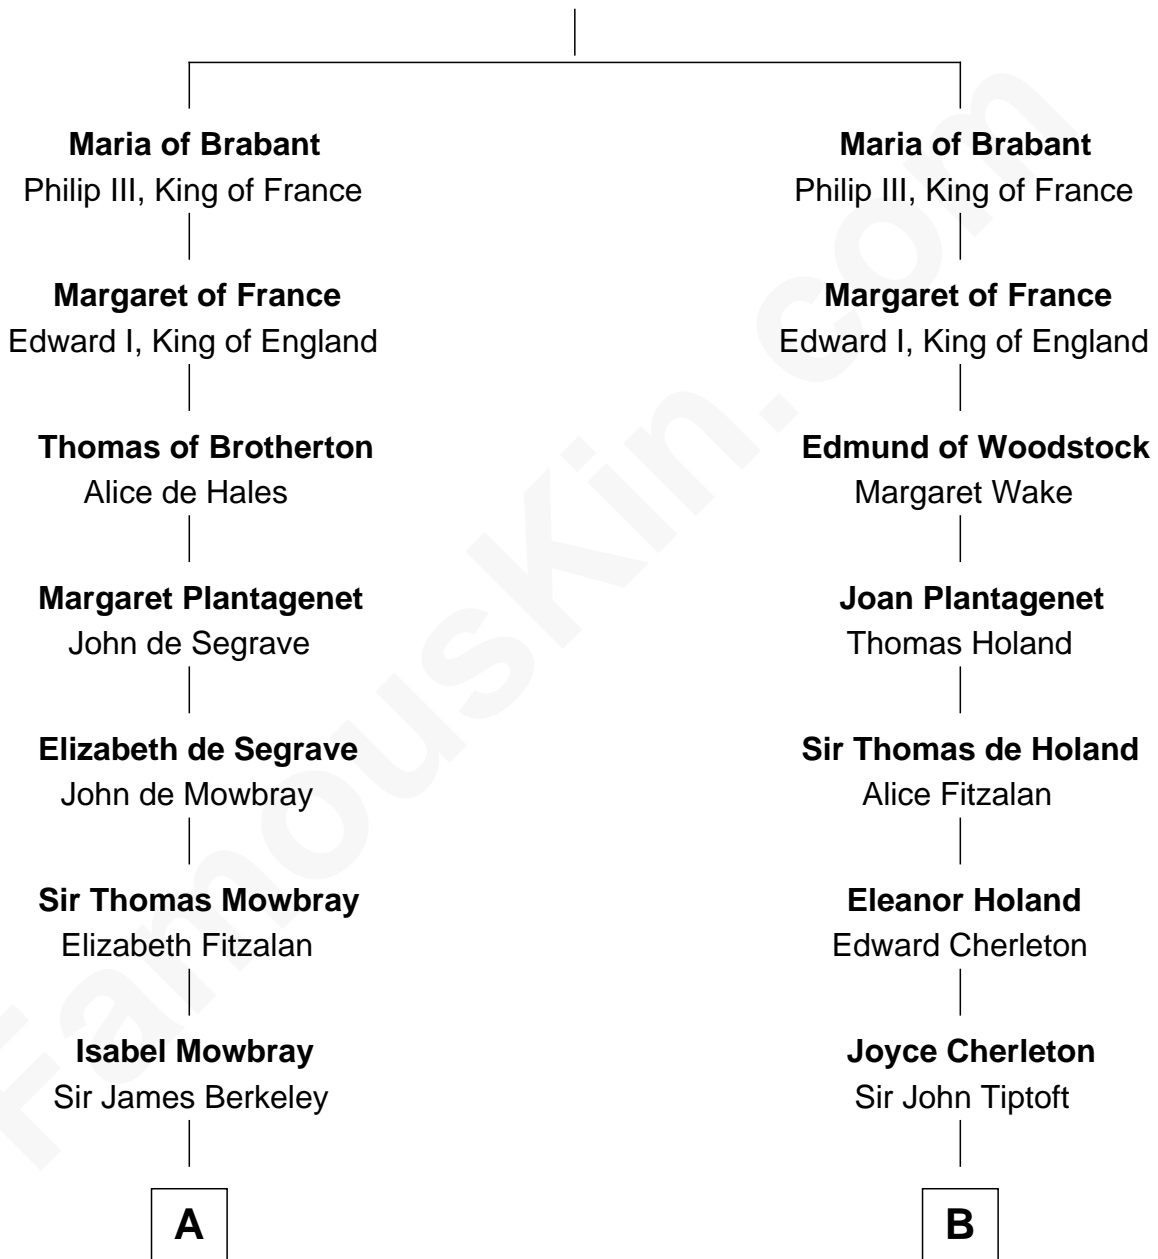

FamousKin.com

Relationship Chart of

Sir Winston Churchill

Prime Minister of the United Kingdom

20th cousin 1 time removed of

Colonel Robert Gould Shaw

U.S. Civil War leader of film "Glory" fame

Henry III, Duke of Brabant

Adelaide of Burgundy

C

Anne Catherine McDonnell

Sir Henry Vane

Frances Anne Emily Vane-Tempest

Sir Charles William Stewart

Frances Anne Emily Vane

Sir John Winston Spencer-Churchill

Randolph Henry Spencer-Churchill

Jeanette Jerome

Sir Winston Churchill

Prime Minister of the United Kingdom

D

Sarah Rogers

Samuel Parkman

Elizabeth Willard Parkman

Robert Gould Shaw

Francis George Shaw

Sarah Blake Sturgis

Colonel Robert Gould Shaw

Main character in film "Glory"

FamousKin.com