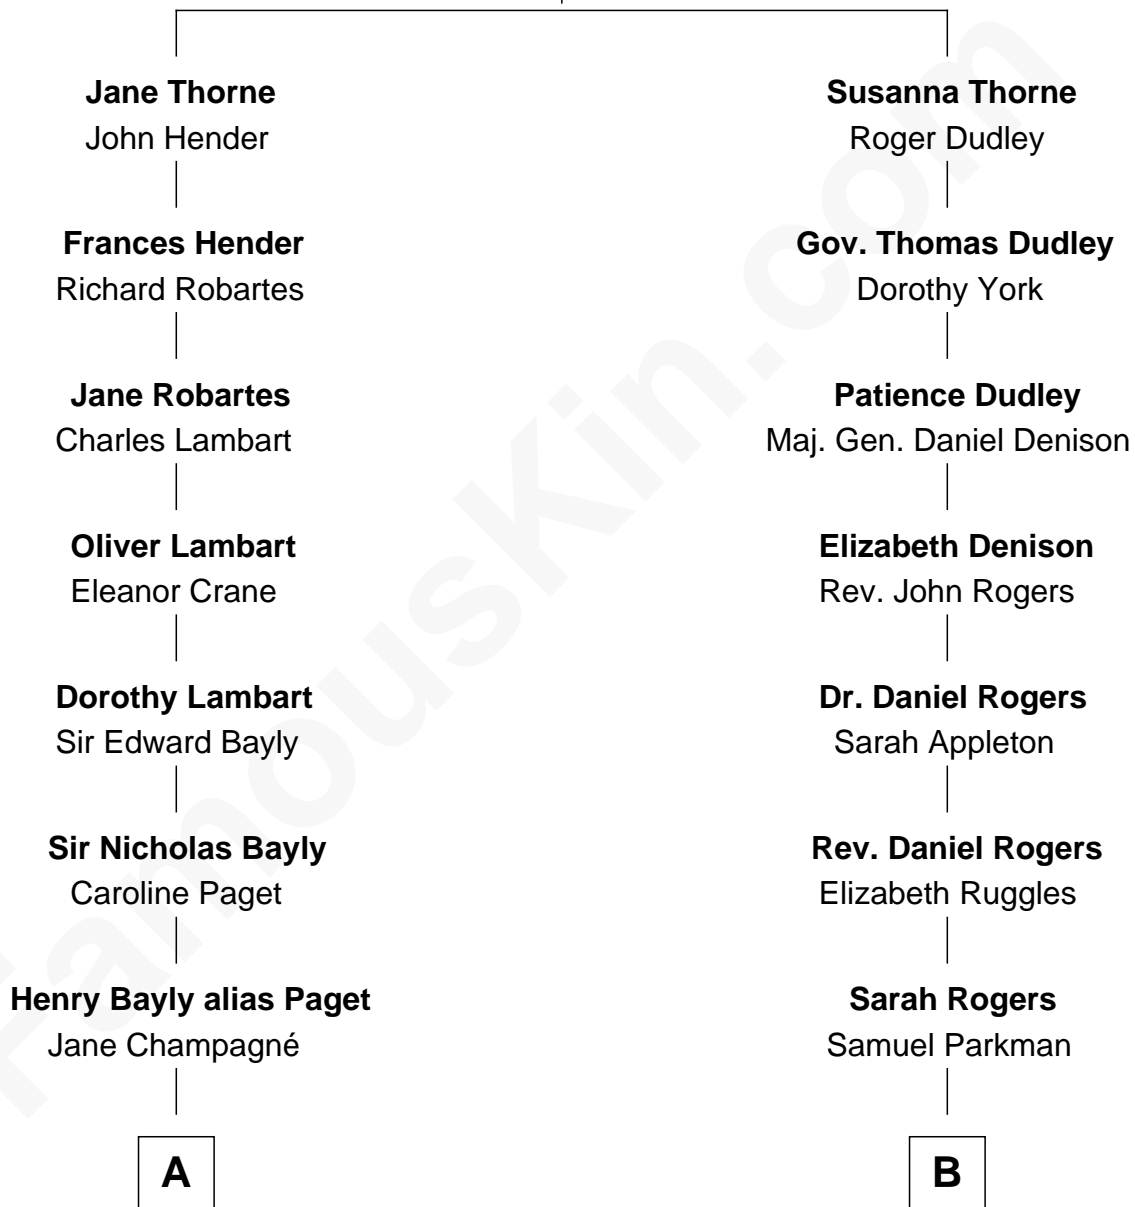

FamousKin.com

Relationship Chart of

Sir Winston Churchill

Prime Minister of the United Kingdom

9th cousin 2 times removed of

Colonel Robert Gould Shaw

U.S. Civil War leader of film "Glory" fame

Thomas Thorne

Mary Purefoy

A

Jane Paget
George Stewart

Jane Stewart
Sir George Spencer-Churchill

Sir John Winston Spencer-Churchill
Frances Anne Emily Vane

Randolph Henry Spencer-Churchill
Jeanette Jerome

Sir Winston Churchill
Prime Minister of the United Kingdom

B

Elizabeth Willard Parkman
Robert Gould Shaw

Francis George Shaw
Sarah Blake Sturgis

Colonel Robert Gould Shaw
Main character in film "Glory"

FamousKin.com