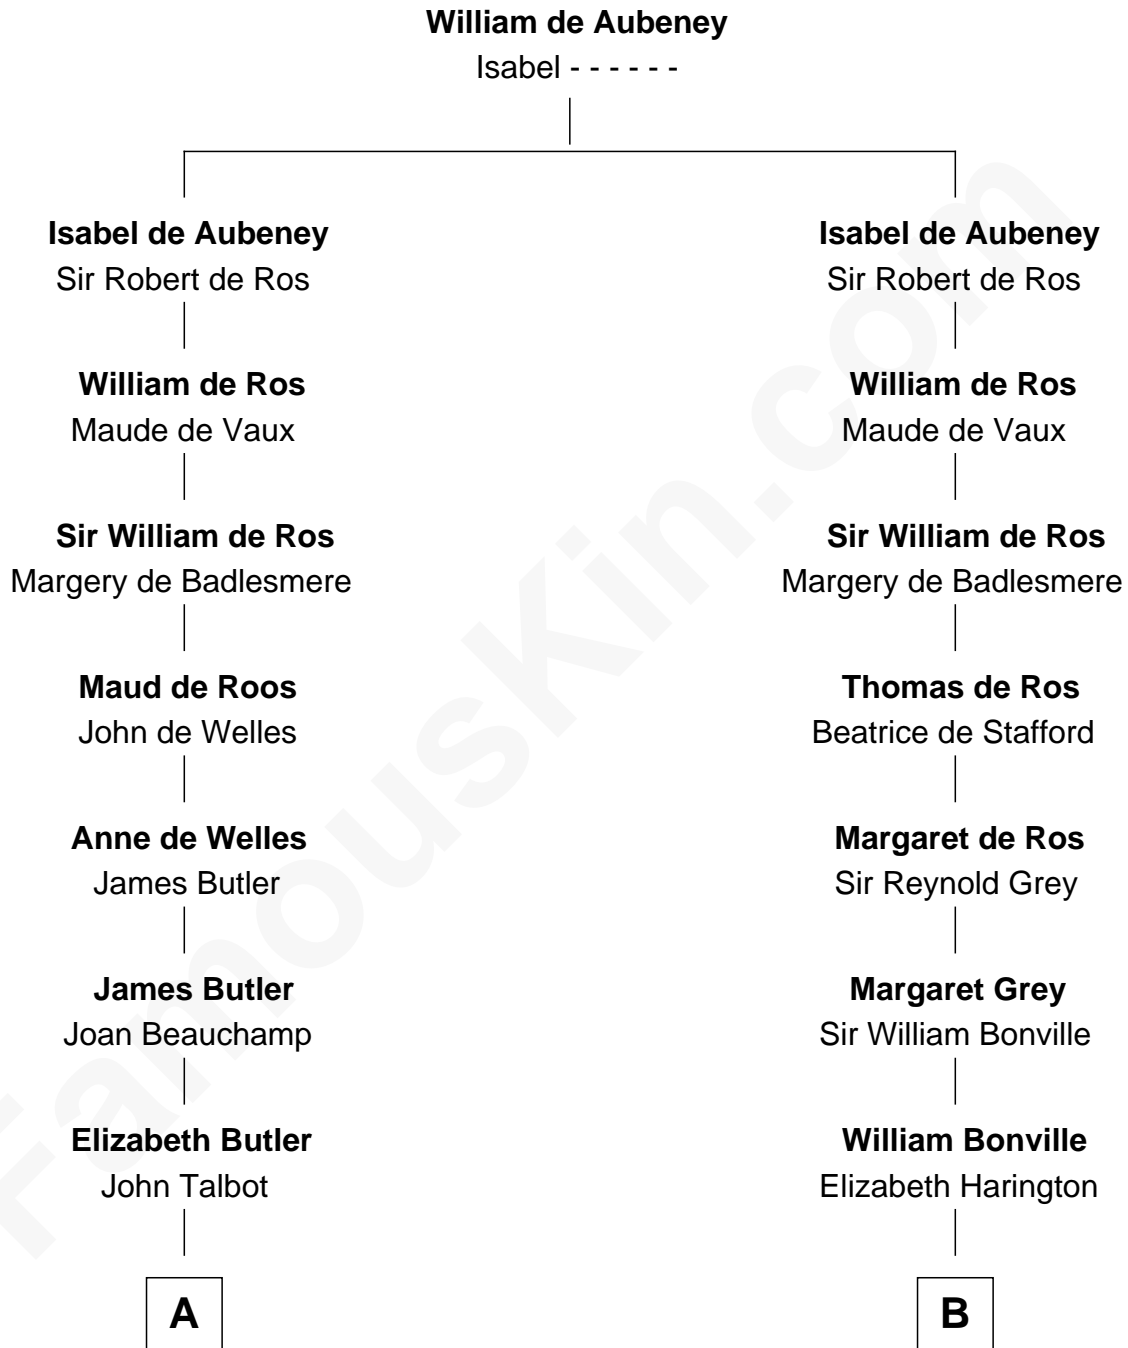

FamousKin.com

Relationship Chart of

Sir Winston Churchill

Prime Minister of the United Kingdom

20th cousin 1 time removed of

Colonel Robert Gould Shaw

U.S. Civil War leader of film "Glory" fame

C

George Spencer
Susan Stewart

Sir George Spencer-Churchill
Jane Stewart

Sir John Winston Spencer-Churchill
Frances Anne Emily Vane

Randolph Henry Spencer-Churchill
Jeanette Jerome

Sir Winston Churchill
Prime Minister of the United Kingdom

D

Sarah Rogers
Samuel Parkman

Elizabeth Willard Parkman
Robert Gould Shaw

Francis George Shaw
Sarah Blake Sturgis

Colonel Robert Gould Shaw
Main character in film "Glory"

FamousKin.com