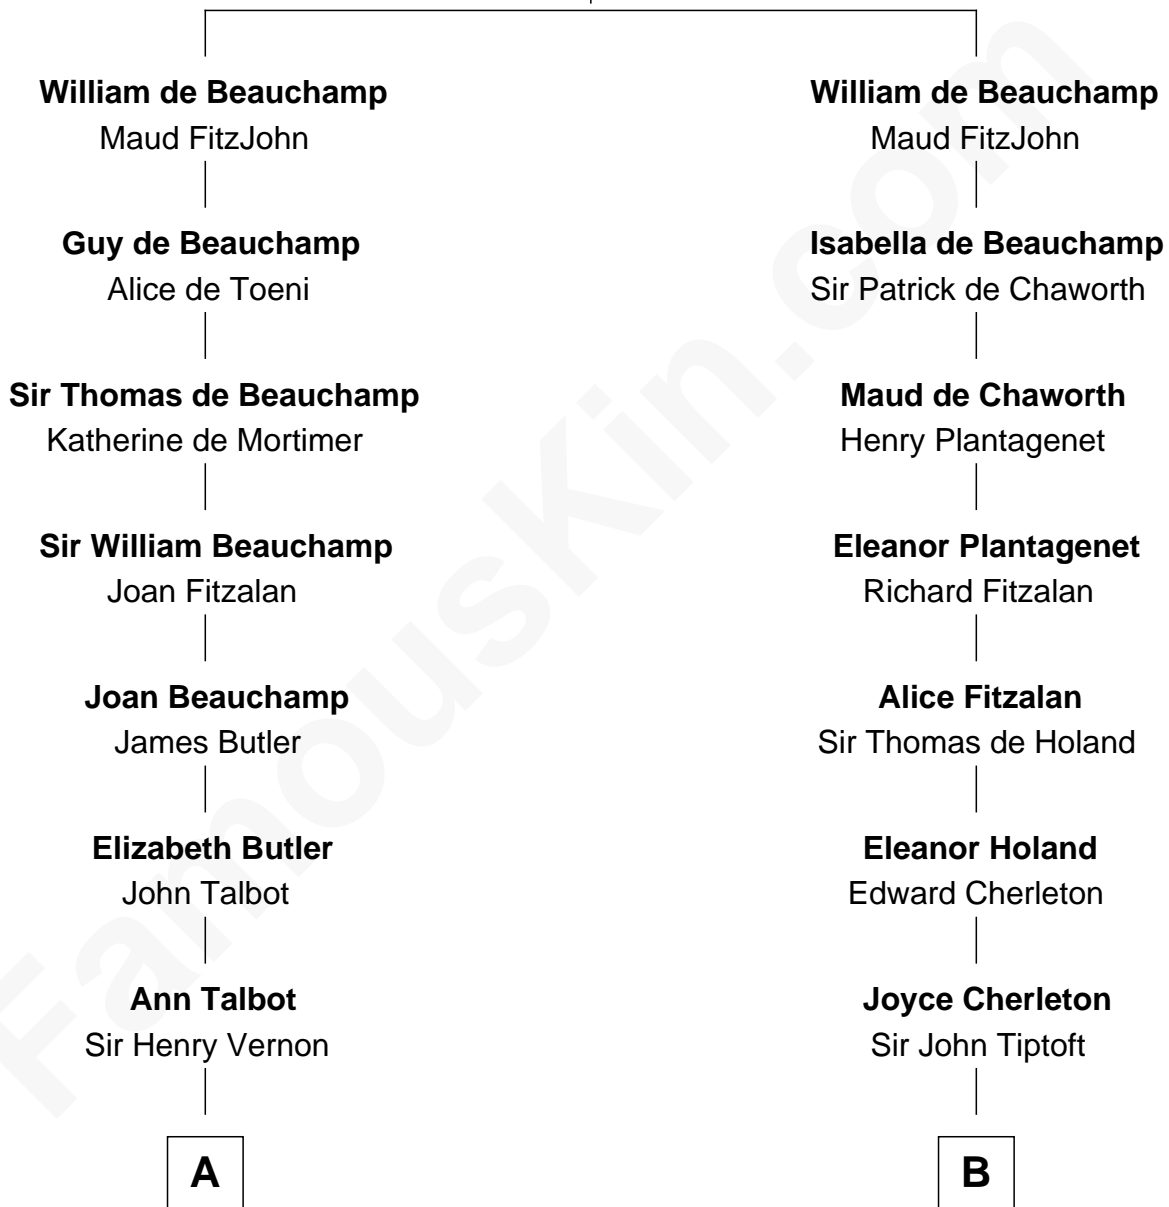

FamousKin.com

Relationship Chart of

Sir Winston Churchill

Prime Minister of the United Kingdom

20th cousin of

Colonel Robert Gould Shaw

U.S. Civil War leader of film "Glory" fame

Sir William de Beauchamp

Isabel Mauduit

C

Sir George Spencer-Churchill

Jane Stewart

Sir John Winston Spencer-Churchill

Frances Anne Emily Vane

Randolph Henry Spencer-Churchill

Jeanette Jerome

Sir Winston Churchill

Prime Minister of the United Kingdom

D

Sarah Rogers

Samuel Parkman

Elizabeth Willard Parkman

Robert Gould Shaw

Francis George Shaw

Sarah Blake Sturgis

Colonel Robert Gould Shaw

Main character in film "Glory"

FamousKin.com