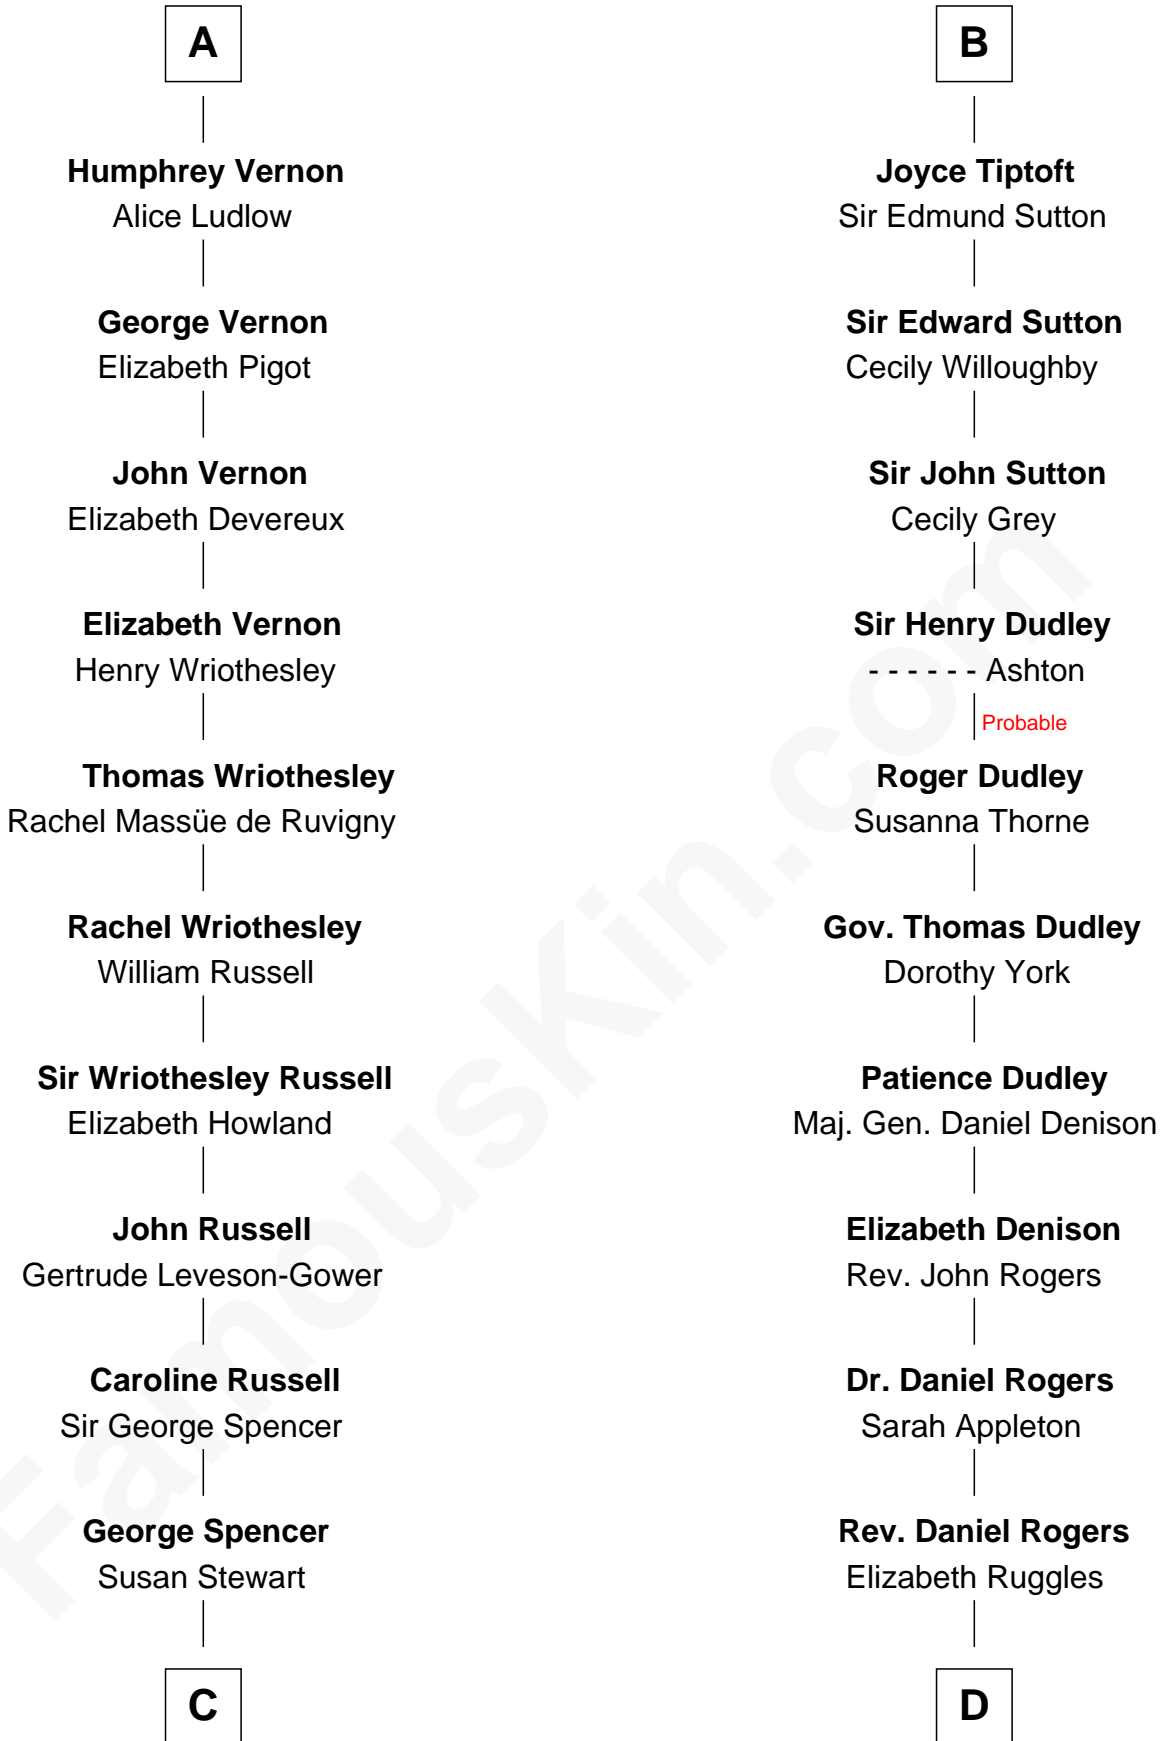

FamousKin.com

Relationship Chart of

Sir Winston Churchill

Prime Minister of the United Kingdom

20th cousin of

Colonel Robert Gould Shaw

U.S. Civil War leader of film "Glory" fame

Sir William de Beauchamp

Isabel Mauduit

C

Sir George Spencer-Churchill

Jane Stewart

Sir John Winston Spencer-Churchill

Frances Anne Emily Vane

Randolph Henry Spencer-Churchill

Jeanette Jerome

Sir Winston Churchill

Prime Minister of the United Kingdom

D

Sarah Rogers

Samuel Parkman

Elizabeth Willard Parkman

Robert Gould Shaw

Francis George Shaw

Sarah Blake Sturgis

Colonel Robert Gould Shaw

Main character in film "Glory"

FamousKin.com