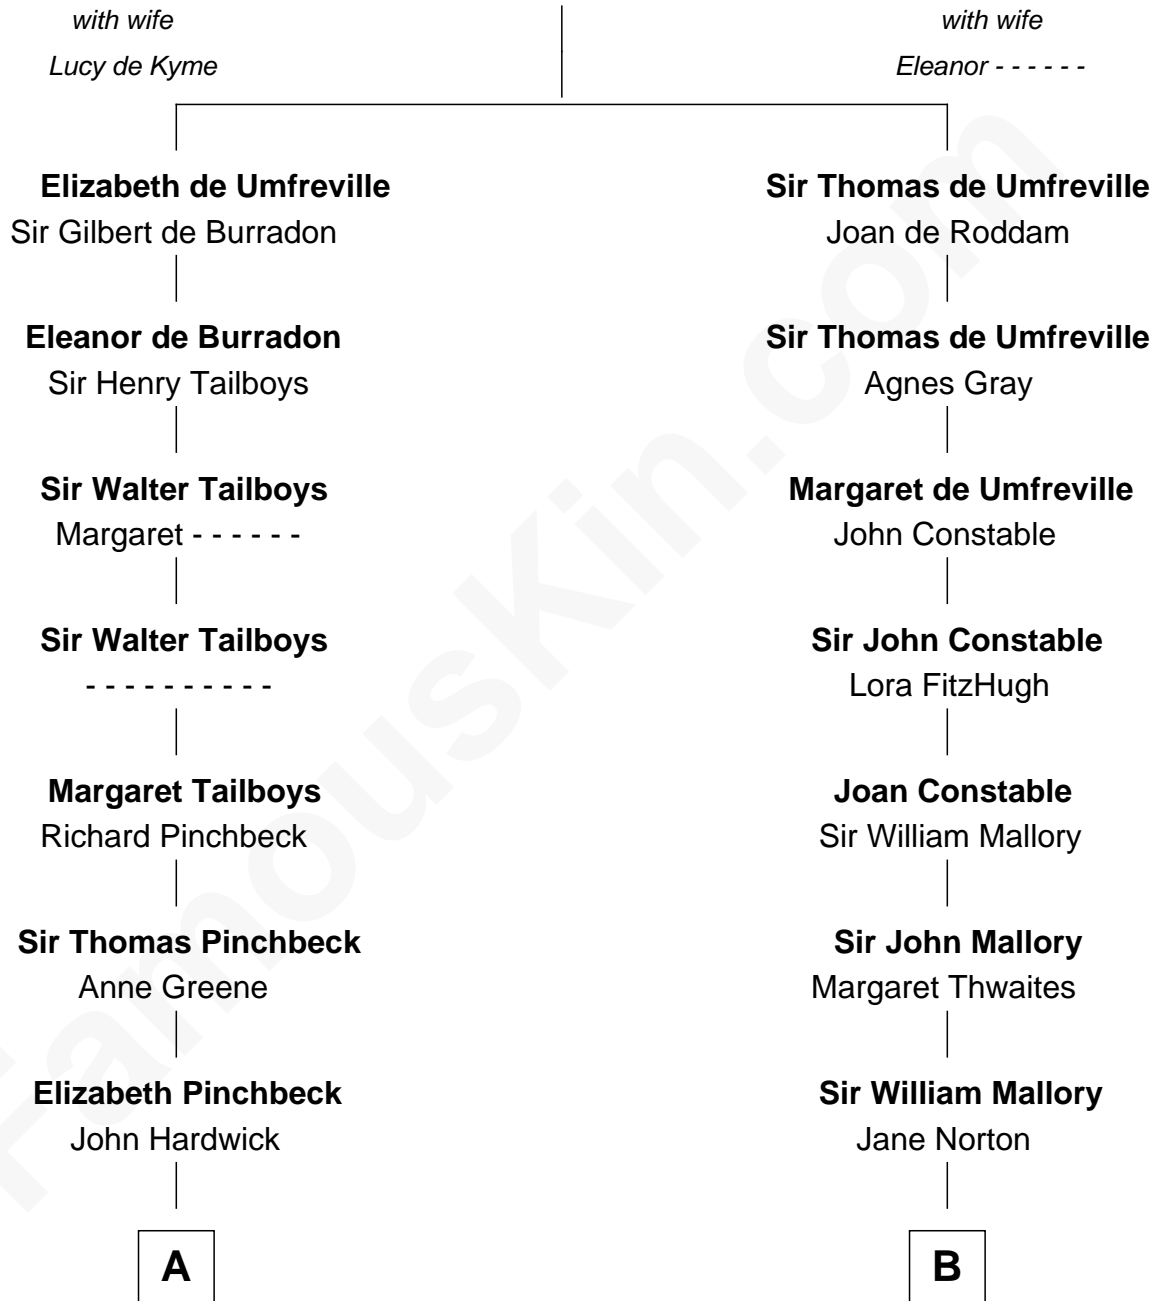

## Relationship Chart of

### Sir Winston Churchill

*Prime Minister of the United Kingdom*

18th cousin 3 times removed of

**Steve McQueen**

*Movie Actor*

### Sir Robert de Umfreville

**C**

**George Spencer**  
Susan Stewart

**Sir George Spencer-Churchill**  
Jane Stewart

**Sir John Winston Spencer-Churchill**  
Frances Anne Emily Vane

**Randolph Henry Spencer-Churchill**  
Jeanette Jerome