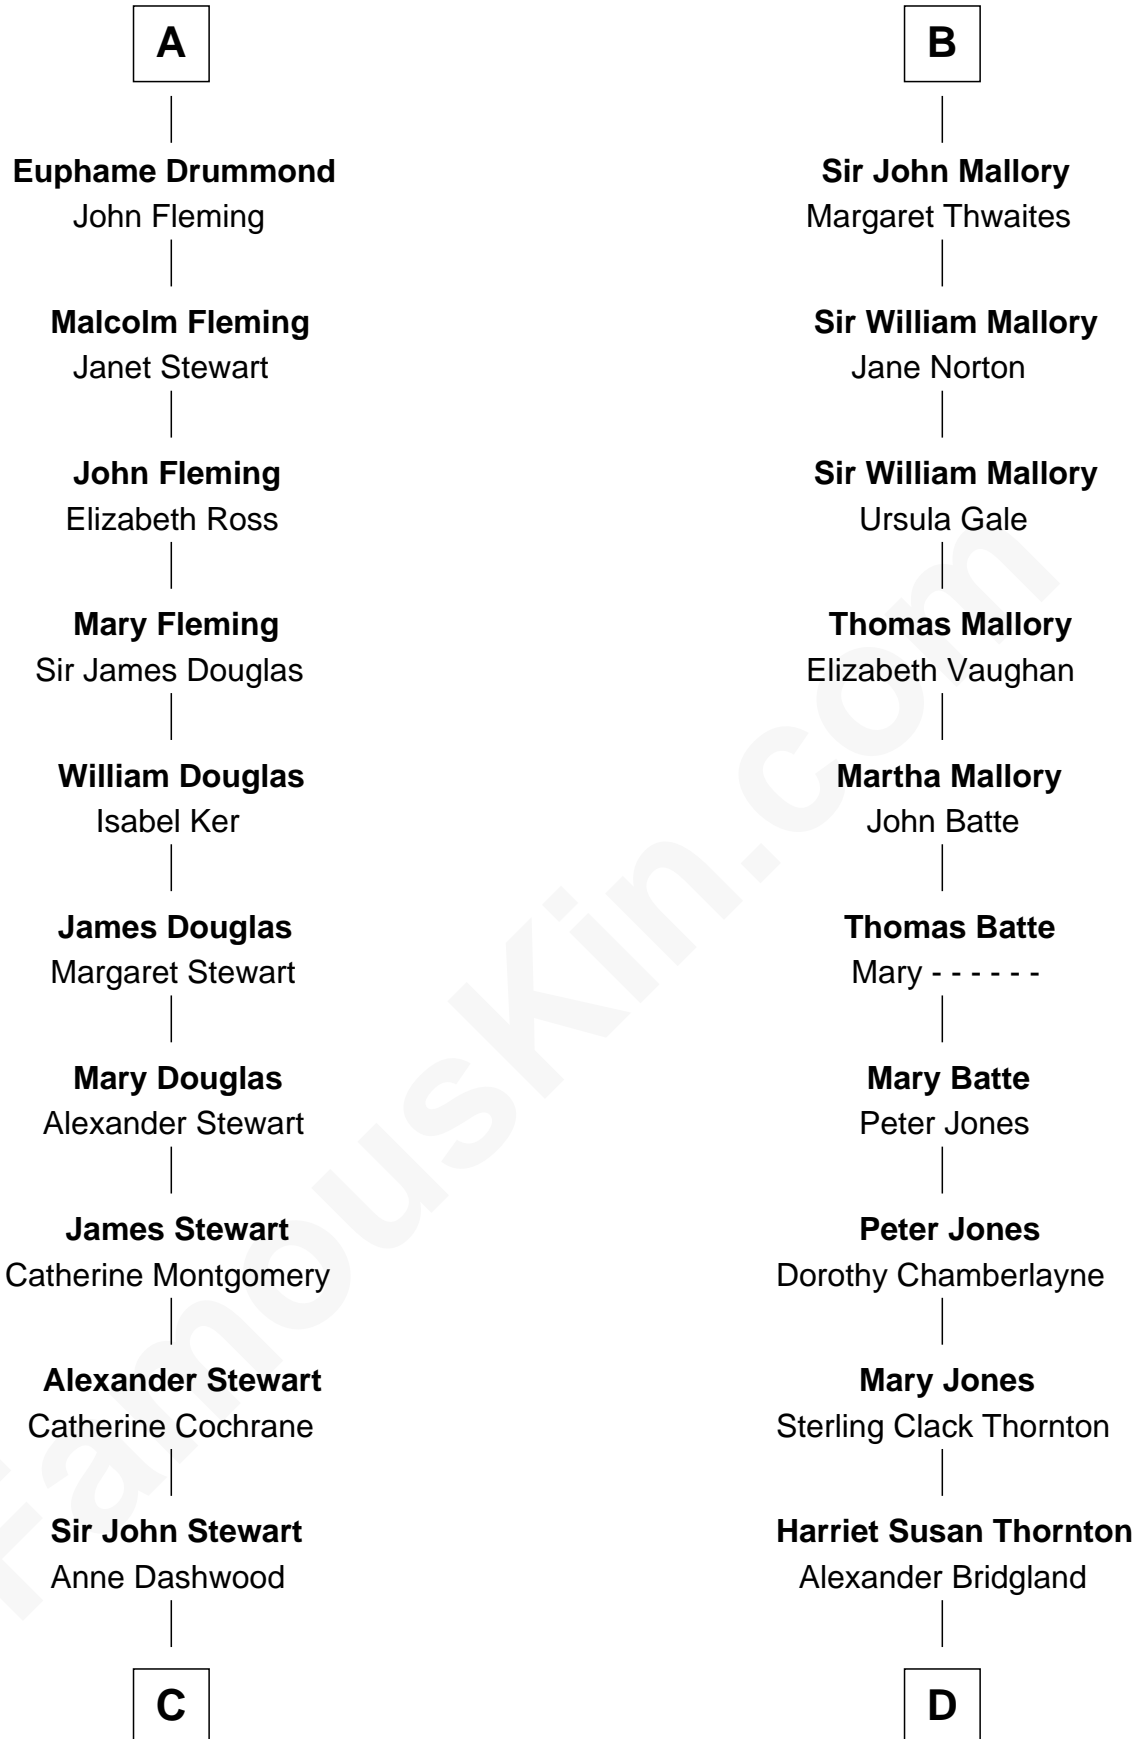

## Relationship Chart of

### Sir Winston Churchill

*Prime Minister of the United Kingdom*

20th cousin 1 time removed of

**Steve McQueen**

*Movie Actor*

**Alexander Comyn**

Elisabeth de Quincy

**C**

**Susan Stewart**  
George Spencer

**Sir George Spencer-Churchill**  
Jane Stewart

**Sir John Winston Spencer-Churchill**  
Frances Anne Emily Vane

**Randolph Henry Spencer-Churchill**  
Jeanette Jerome

**Sir Winston Churchill**  
*Prime Minister of the United Kingdom*