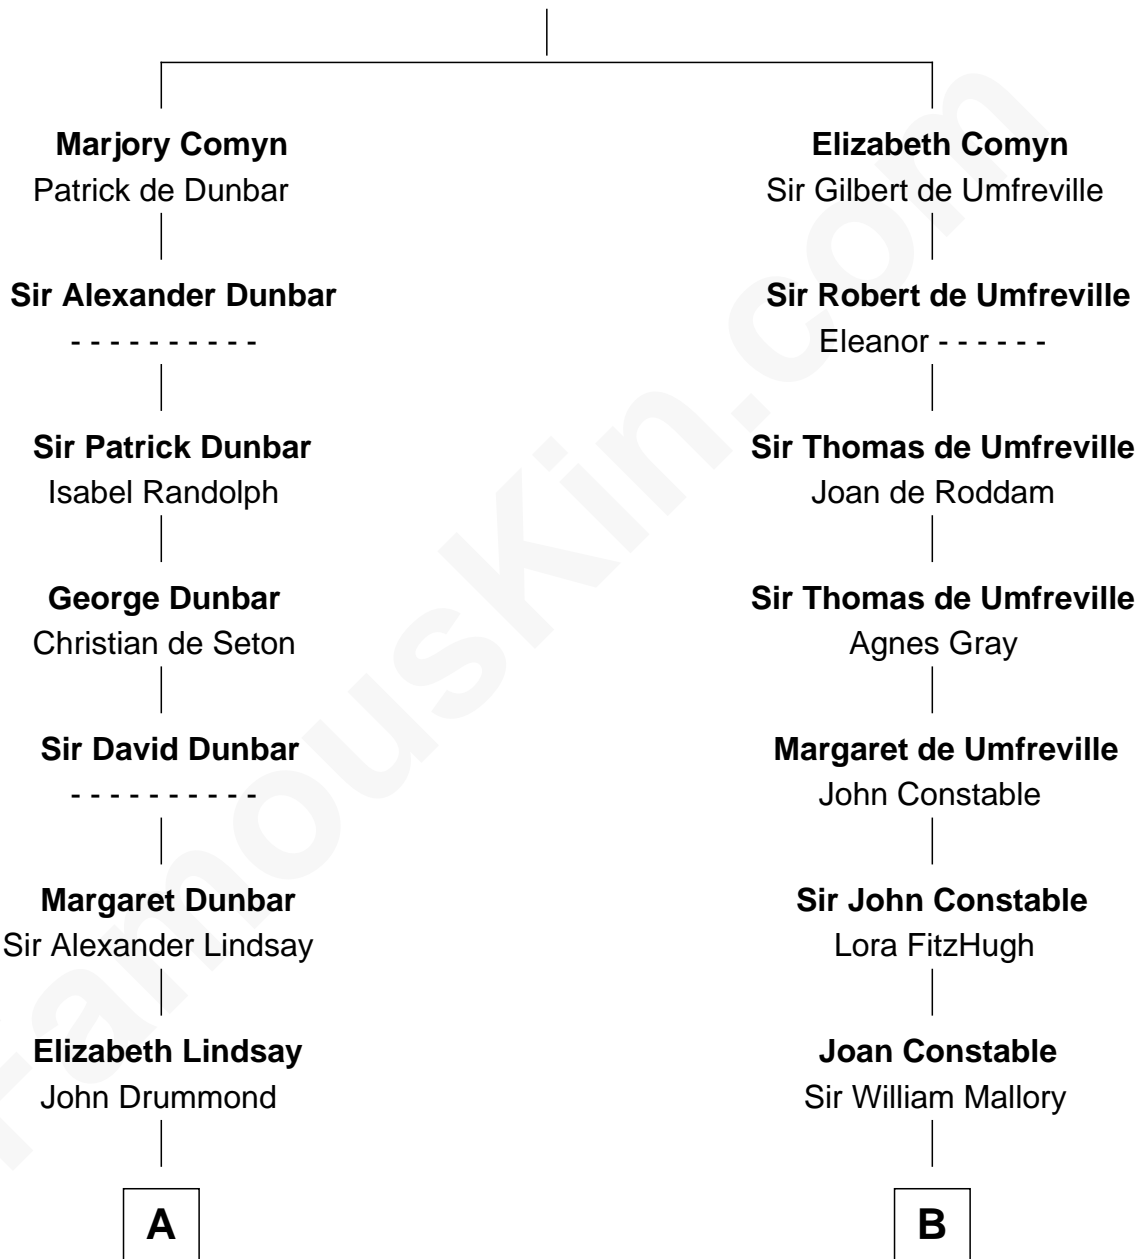

## Relationship Chart of

### Sir Winston Churchill

*Prime Minister of the United Kingdom*

20th cousin 1 time removed of

**Steve McQueen**

*Movie Actor*

**Alexander Comyn**

Elisabeth de Quincy

**C**

**Susan Stewart**  
George Spencer

**Sir George Spencer-Churchill**  
Jane Stewart

**Sir John Winston Spencer-Churchill**  
Frances Anne Emily Vane

**Randolph Henry Spencer-Churchill**  
Jeanette Jerome

**Sir Winston Churchill**  
*Prime Minister of the United Kingdom*