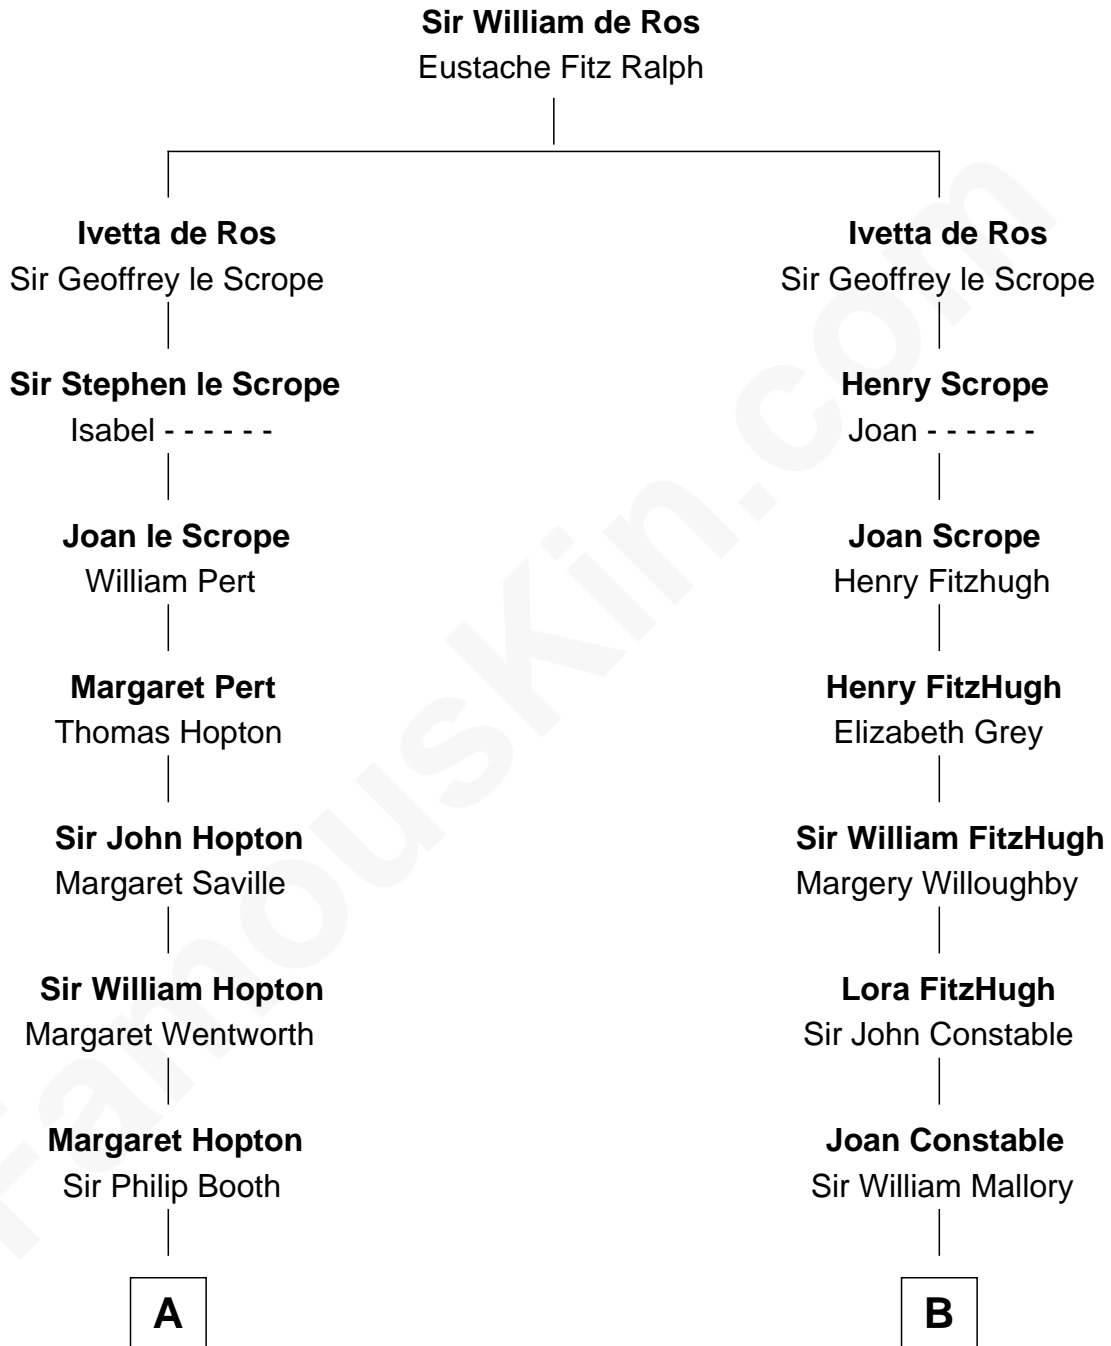

FamousKin.com

Relationship Chart of

Sir Winston Churchill

Prime Minister of the United Kingdom

20th cousin 1 time removed of

Steve McQueen

Movie Actor

C

George Spencer
Susan Stewart

Sir George Spencer-Churchill
Jane Stewart

Sir John Winston Spencer-Churchill
Frances Anne Emily Vane

Randolph Henry Spencer-Churchill
Jeanette Jerome

Sir Winston Churchill
Prime Minister of the United Kingdom