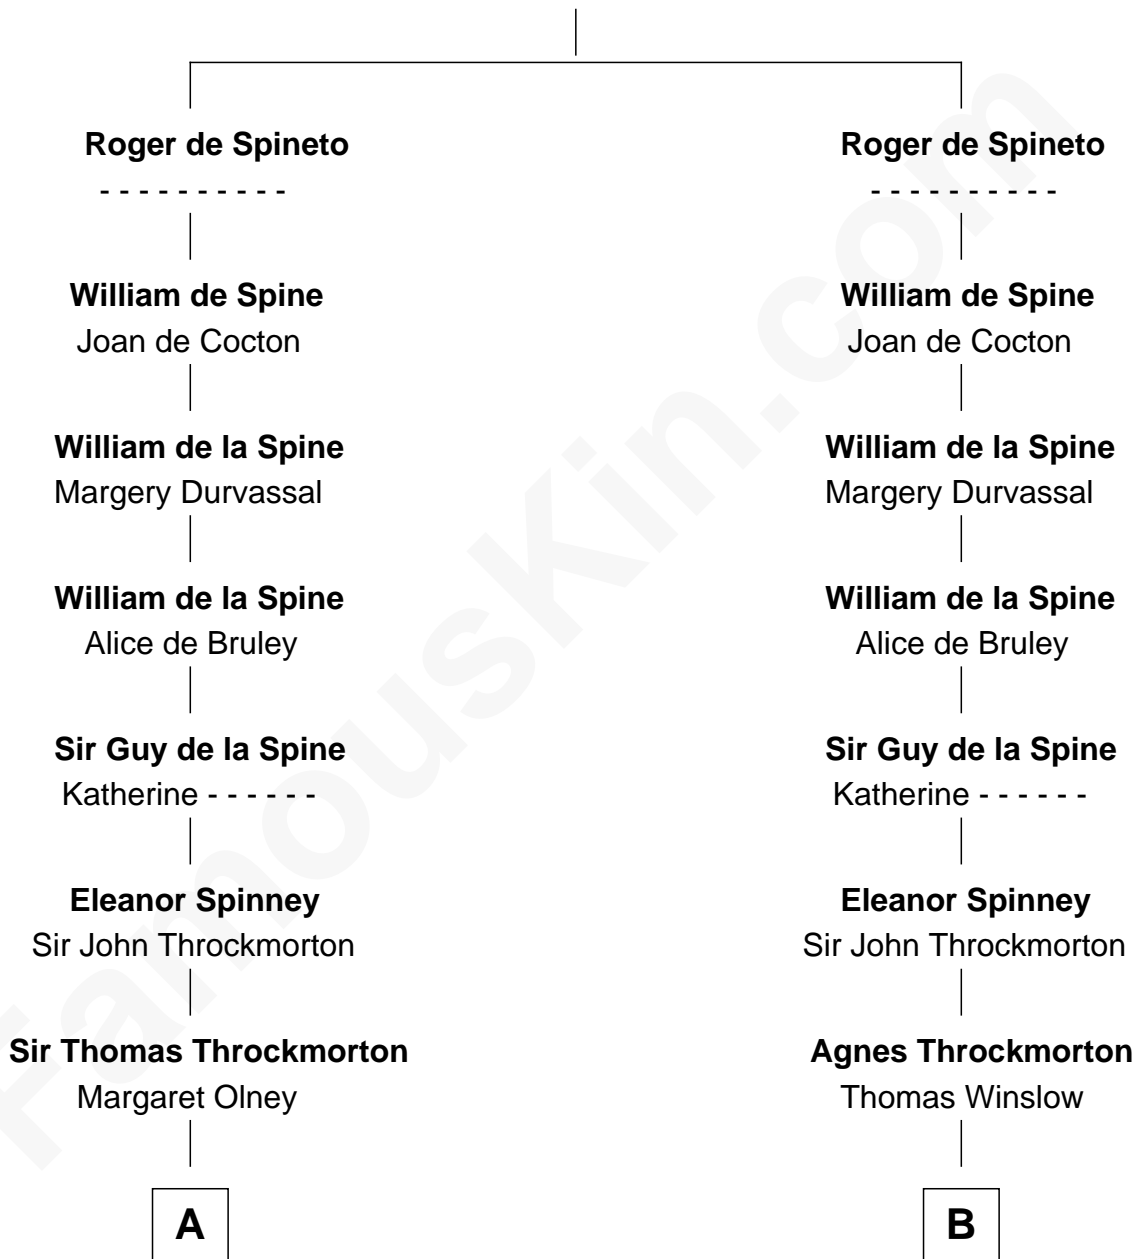

FamousKin.com

Relationship Chart of

Sir Winston Churchill

Prime Minister of the United Kingdom

21st cousin of

General George B. McClellan

Union Army - U.S. Civil War

Sir William de Spineto

C

George Spencer
Susan Stewart

Sir George Spencer-Churchill
Jane Stewart

Sir John Winston Spencer-Churchill
Frances Anne Emily Vane

Randolph Henry Spencer-Churchill
Jeanette Jerome

Sir Winston Churchill
Prime Minister of the United Kingdom