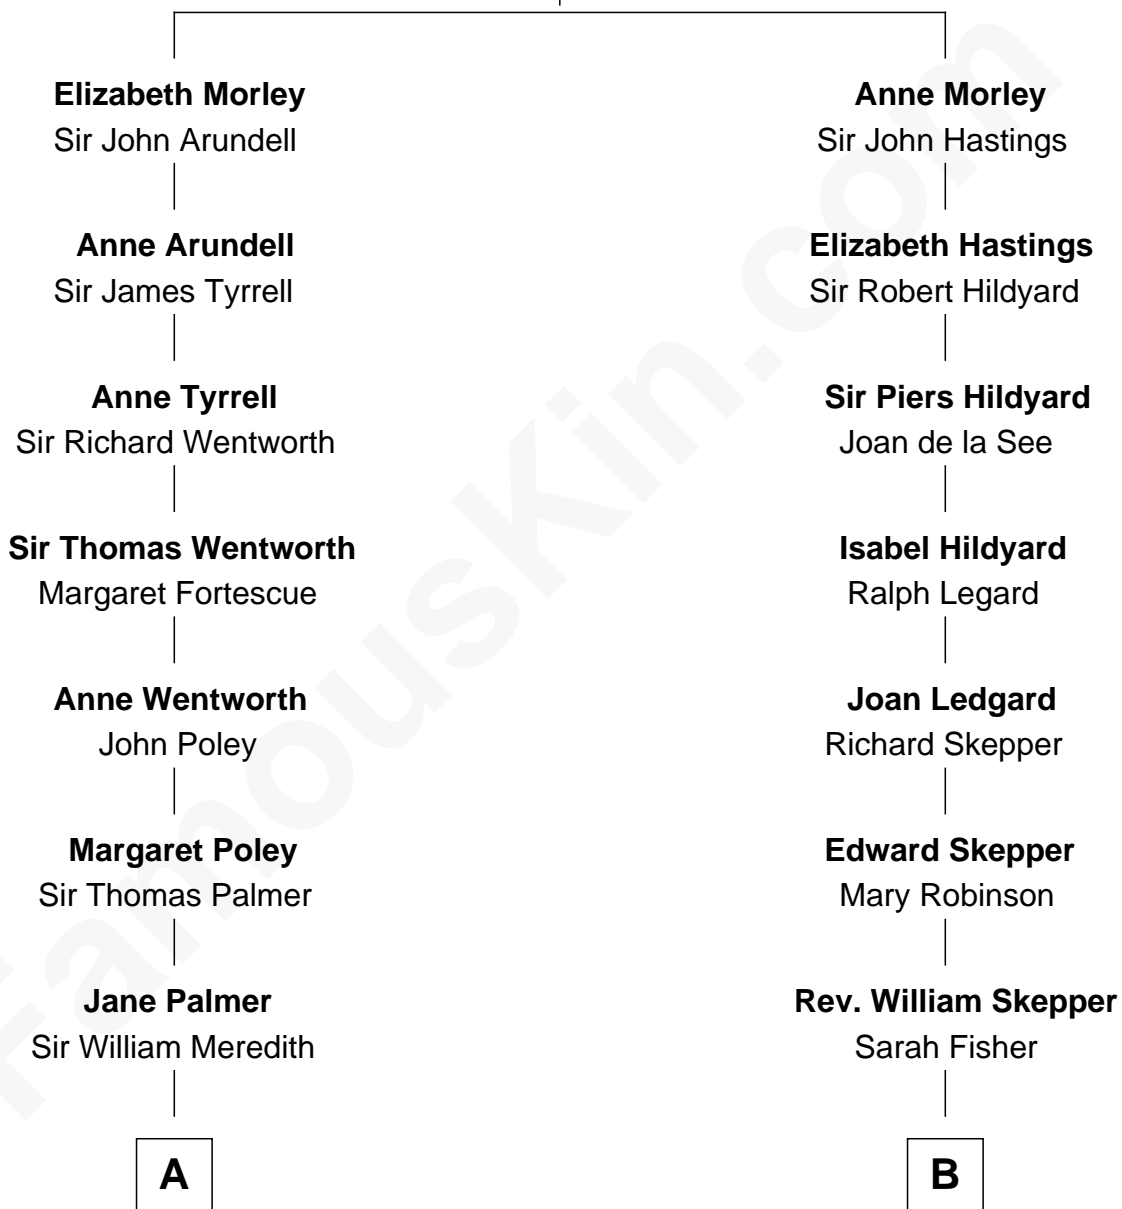

## Relationship Chart of

### Sir Winston Churchill

*Prime Minister of the United Kingdom*

**16th cousin 2 times removed of**

**Roy Rogers**

*Cowboy movie actor and singer*

**Thomas Morley**  
Isabel de la Pole

C

Randolph Henry Spencer-Churchill

Jeanette Jerome

Sir Winston Churchill

*Prime Minister of the United Kingdom*

FamousKin.com