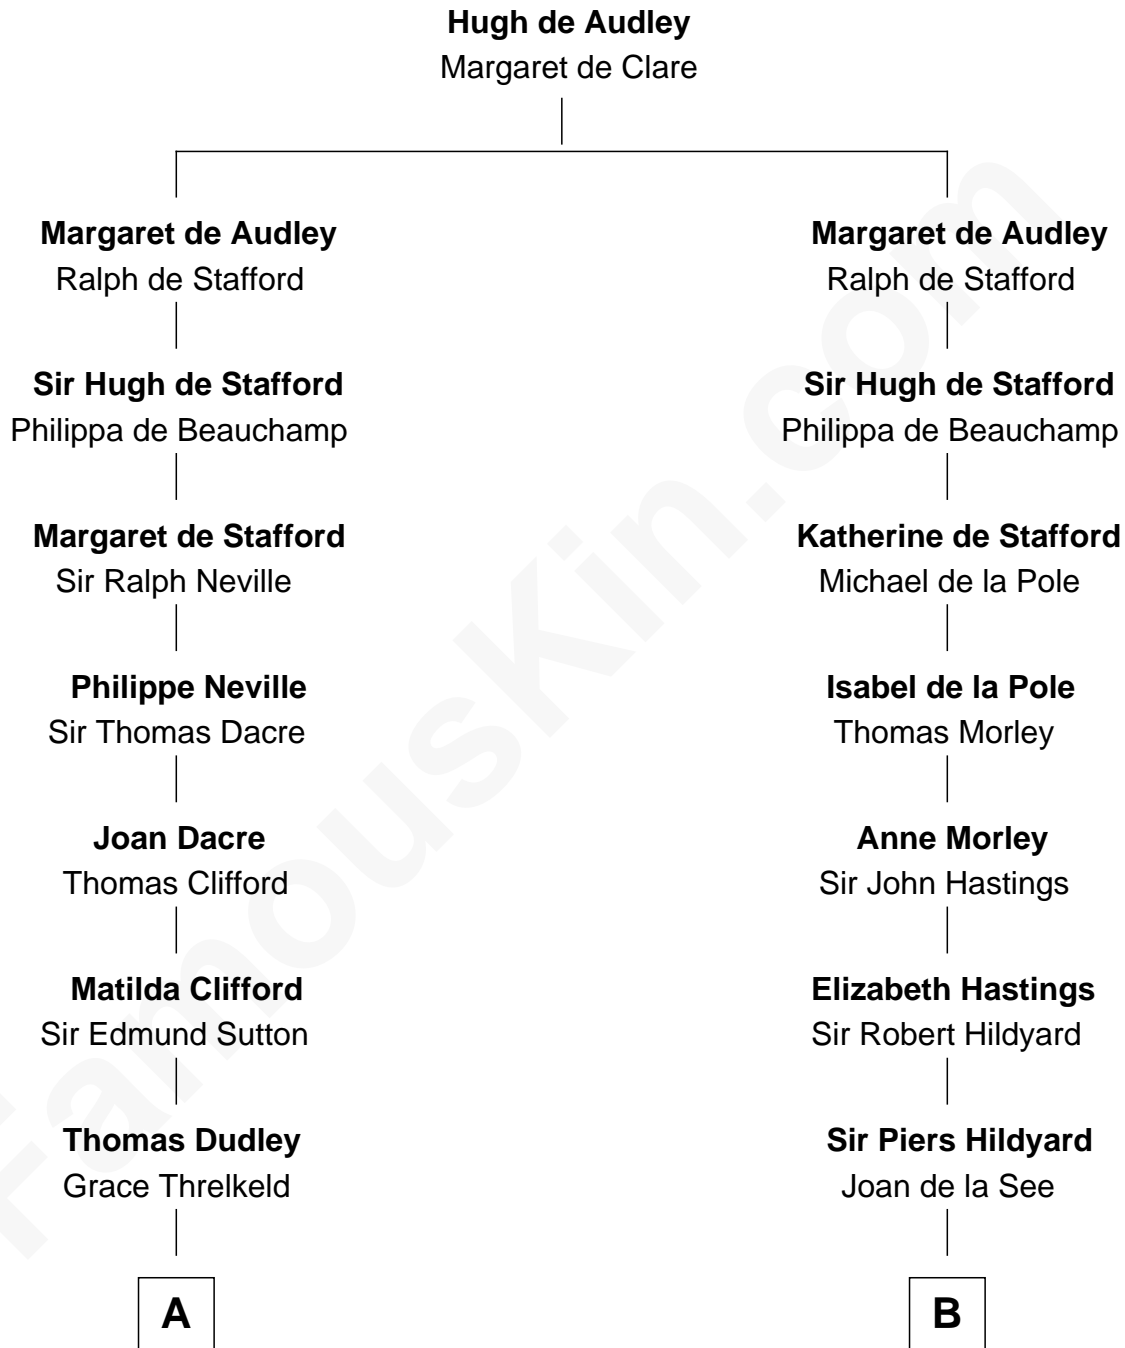

FamousKin.com

Relationship Chart of

Sir Winston Churchill

Prime Minister of the United Kingdom

19th cousin 1 time removed of

Roy Rogers

Cowboy movie actor and singer

C

Sir John Winston Spencer-Churchill

Frances Anne Emily Vane

Randolph Henry Spencer-Churchill

Jeanette Jerome

Sir Winston Churchill

Prime Minister of the United Kingdom

D

Jacintha Kibbe