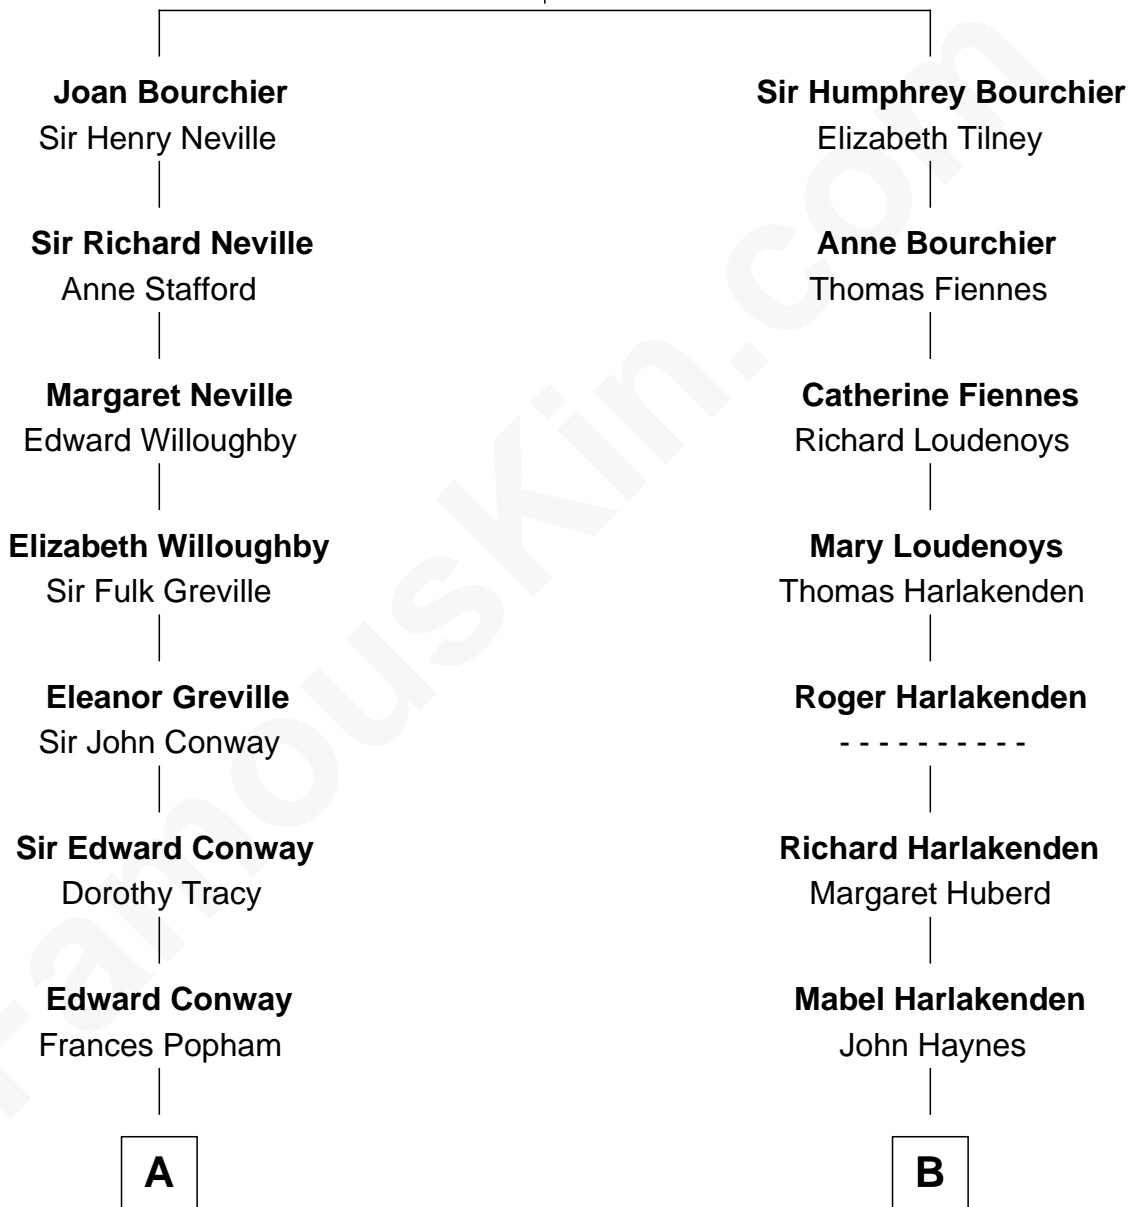

Sir John Bouchier

Margaret Berners