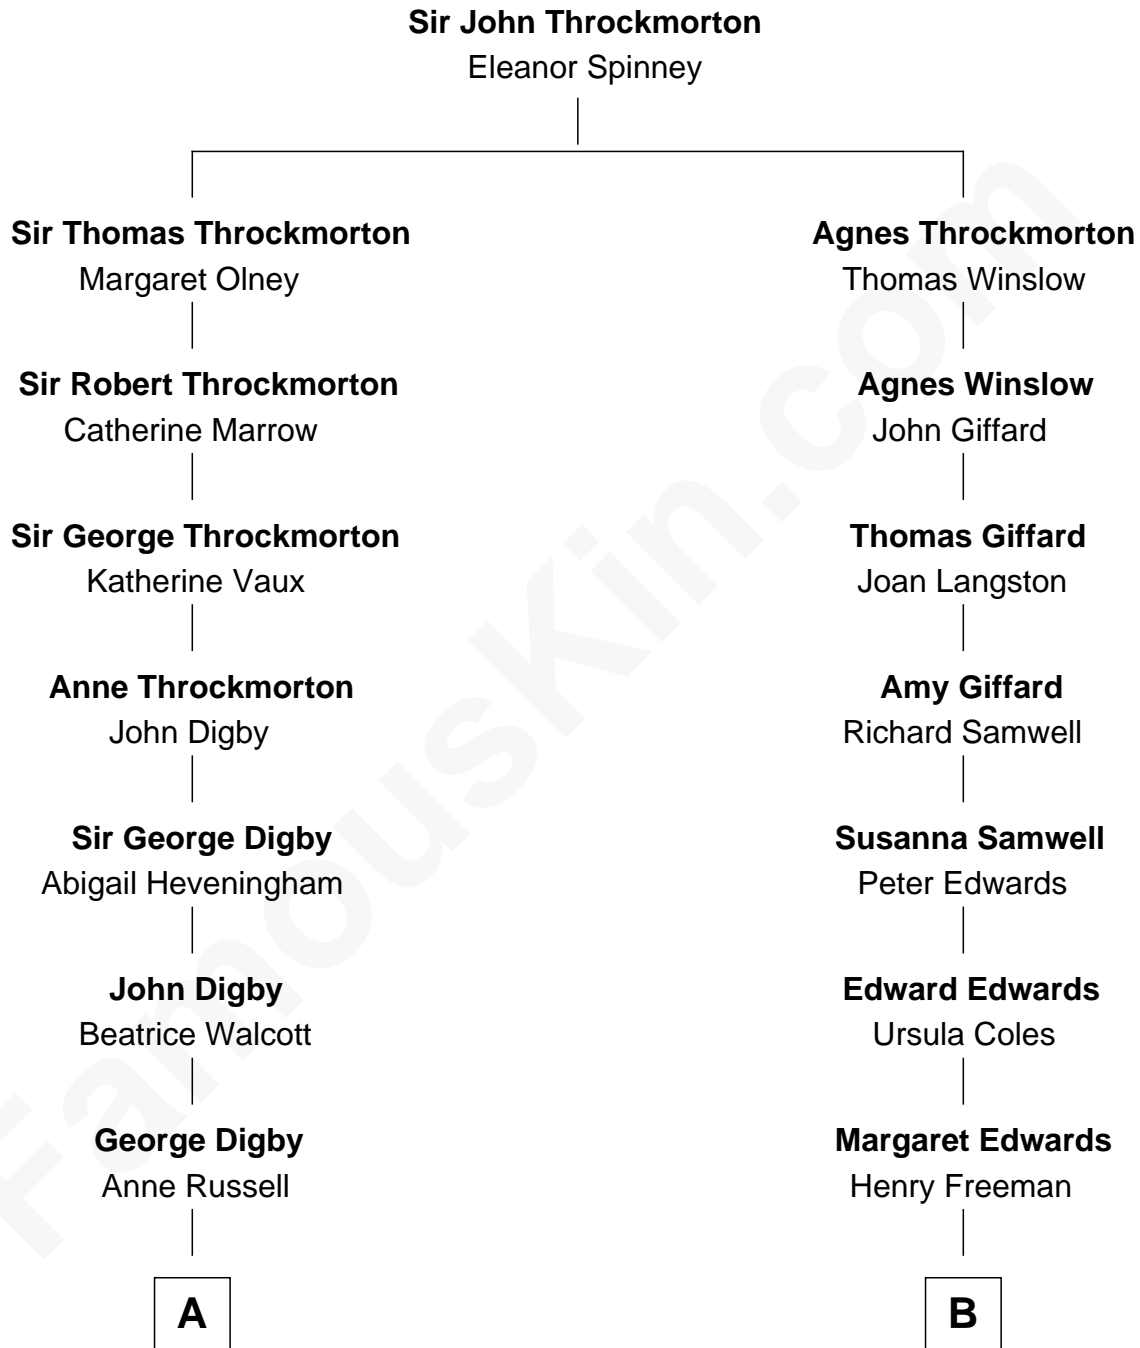

FamousKin.com

Relationship Chart of

Sir Winston Churchill

Prime Minister of the United Kingdom

15th cousin 1 time removed of

Fannie Farmer

Author of original Fannie Farmer Cookbook

A

Ann Digby

Sir Robert Spencer

Sir Charles Spencer

Anne Churchill

Sir Charles Spencer

Elizabeth Trevor

Sir George Spencer

Caroline Russell

George Spencer

Susan Stewart

Sir George Spencer-Churchill

Jane Stewart

Sir John Winston Spencer-Churchill

Frances Anne Emily Vane

Randolph Henry Spencer-Churchill

Jeanette Jerome