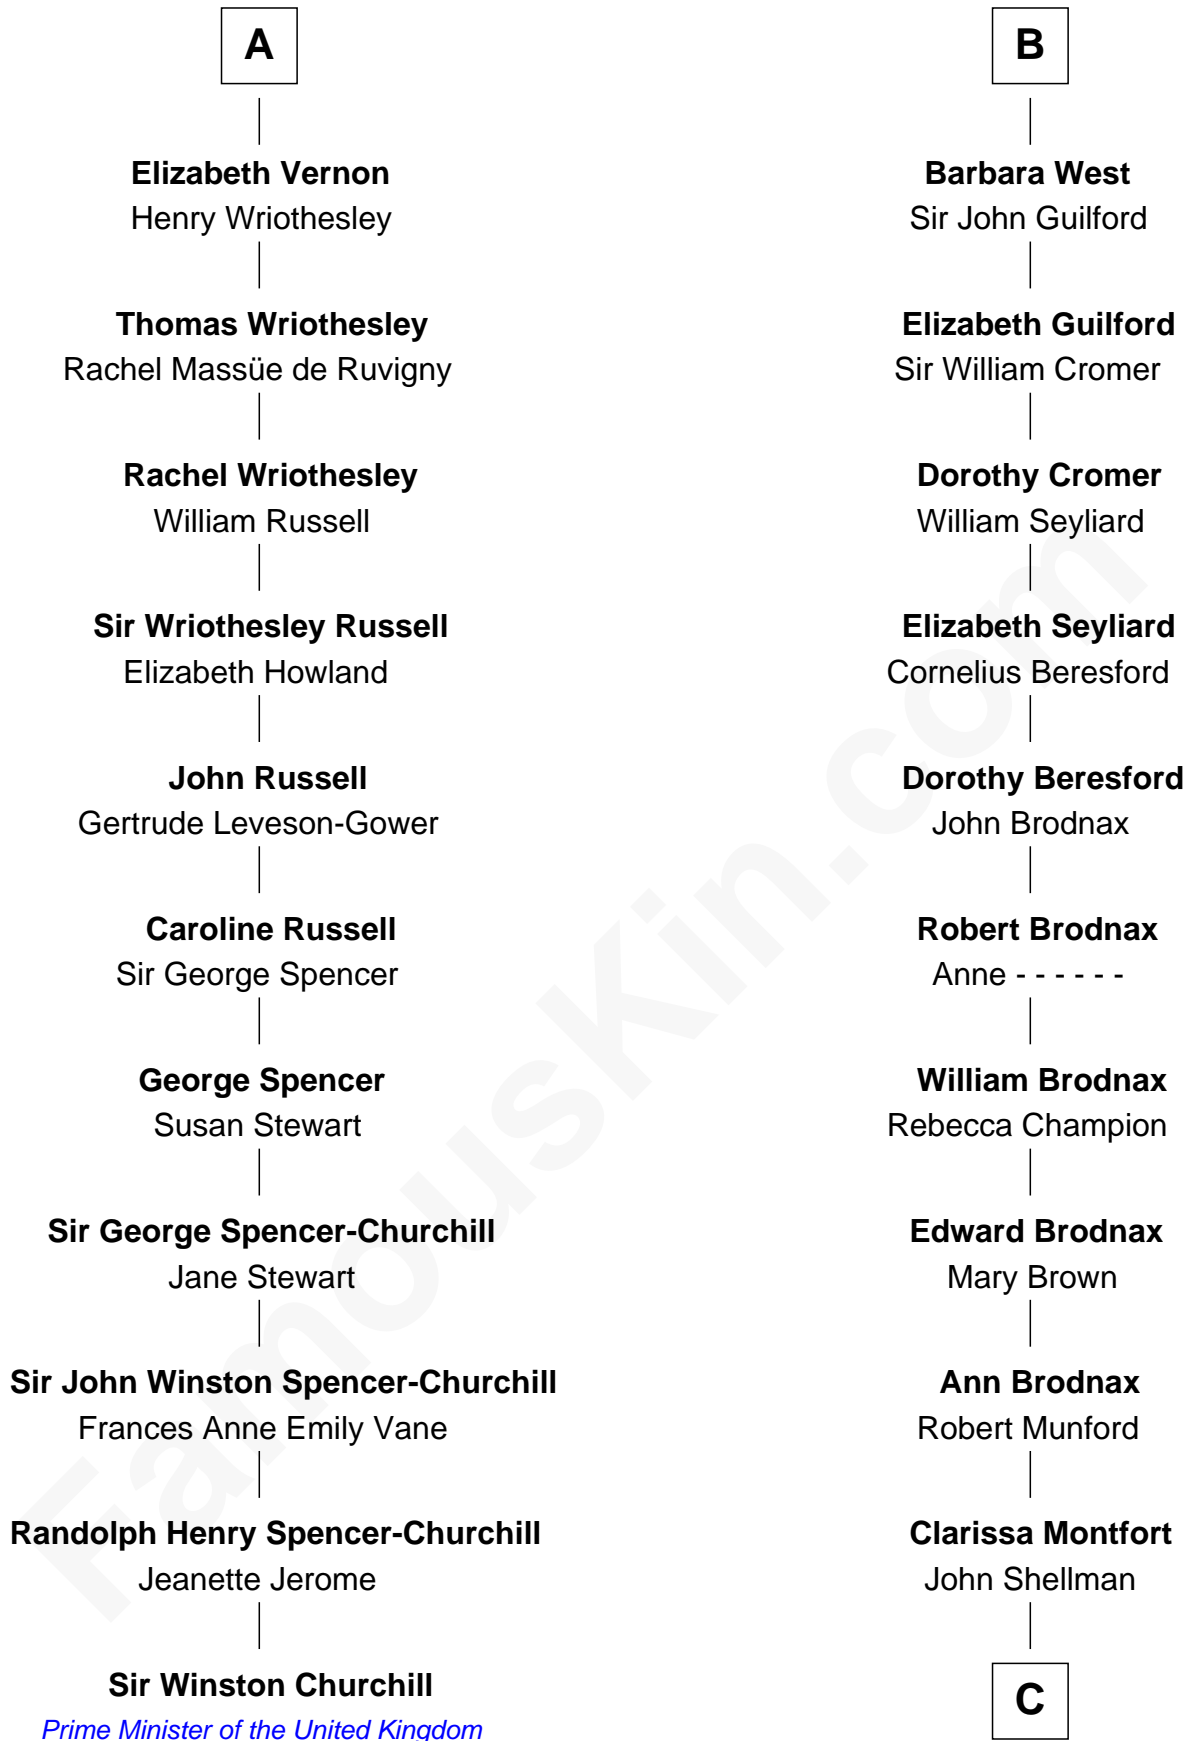

FamousKin.com

Relationship Chart of

Sir Winston Churchill

Prime Minister of the United Kingdom

17th cousin 4 times removed of

George H. W. Bush

41st U.S. President

Sir Thomas de Beauchamp

Eleanor de Welles

Sir Thomas Hoo

Anne Hoo

Sir Roger Copley

Eleanor Copley

Sir Thomas West

B

C

—
Susan Montfort Shellman

Samuel Howard Fay

—
Harriet Eleanor Fay

Rev. James Smith Bush

—
Samuel Prescott Bush

Flora Sheldon

—
Prescott Sheldon Bush

Dorothy Wear Walker