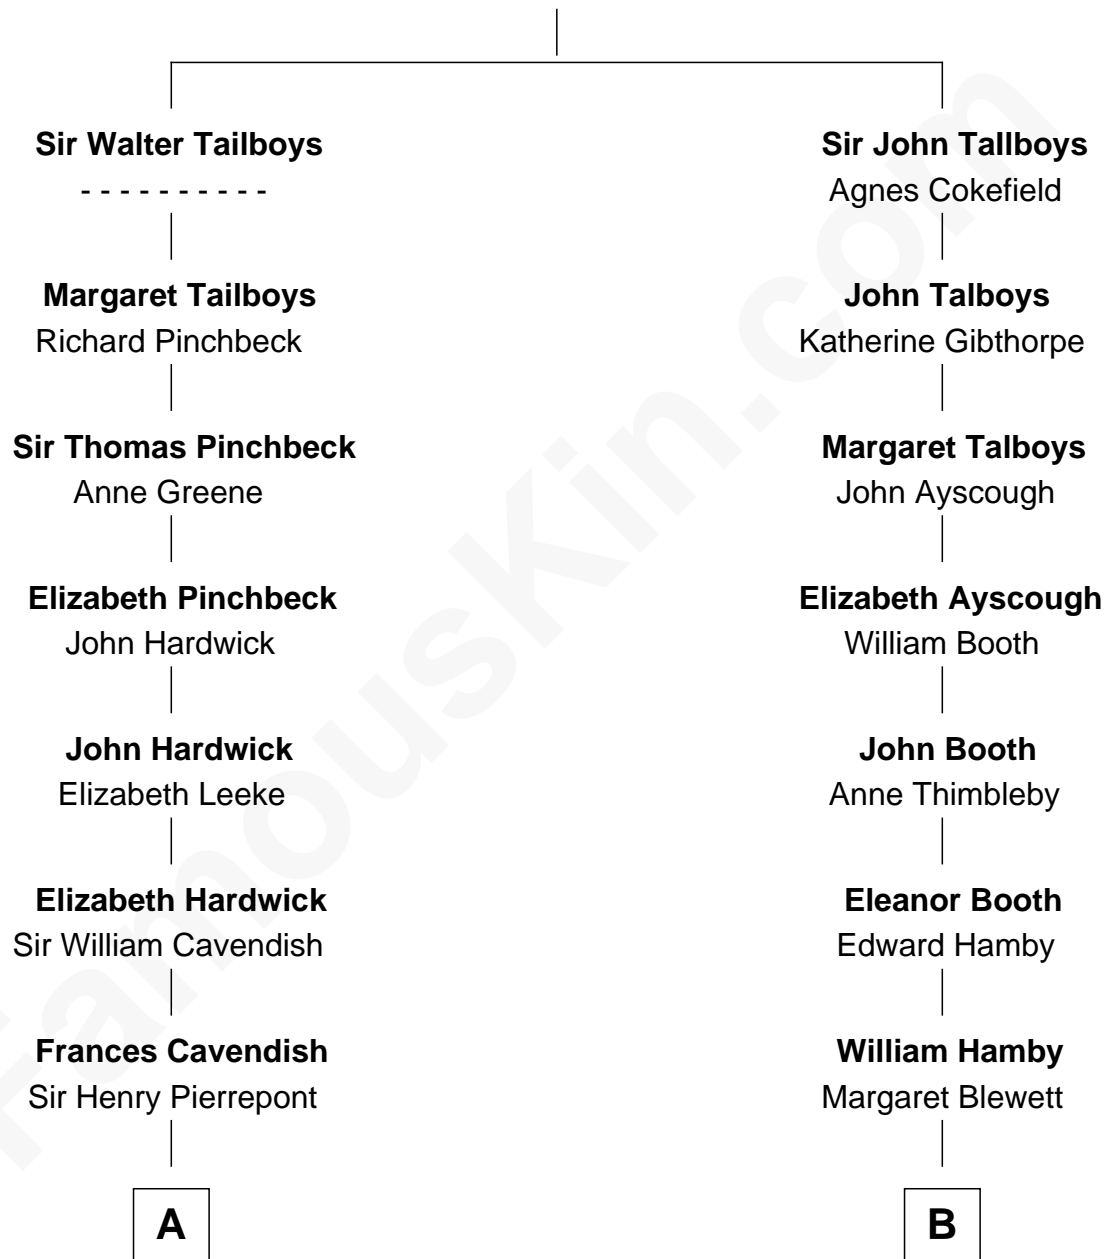

## Relationship Chart of

### Sir Winston Churchill

*Prime Minister of the United Kingdom*

18th cousin 1 time removed of

**George H. W. Bush**

*41st U.S. President*

**Sir Walter Tailboys**

Margaret - - - - -

**C**

**Randolph Henry Spencer-Churchill**

Jeanette Jerome

**Sir Winston Churchill**

*Prime Minister of the United Kingdom*

**D**

**Samuel Prescott Bush**

Flora Sheldon

**Prescott Sheldon Bush**

Dorothy Wear Walker

**George H. W. Bush**

*41st U.S. President*

FamousKin.com