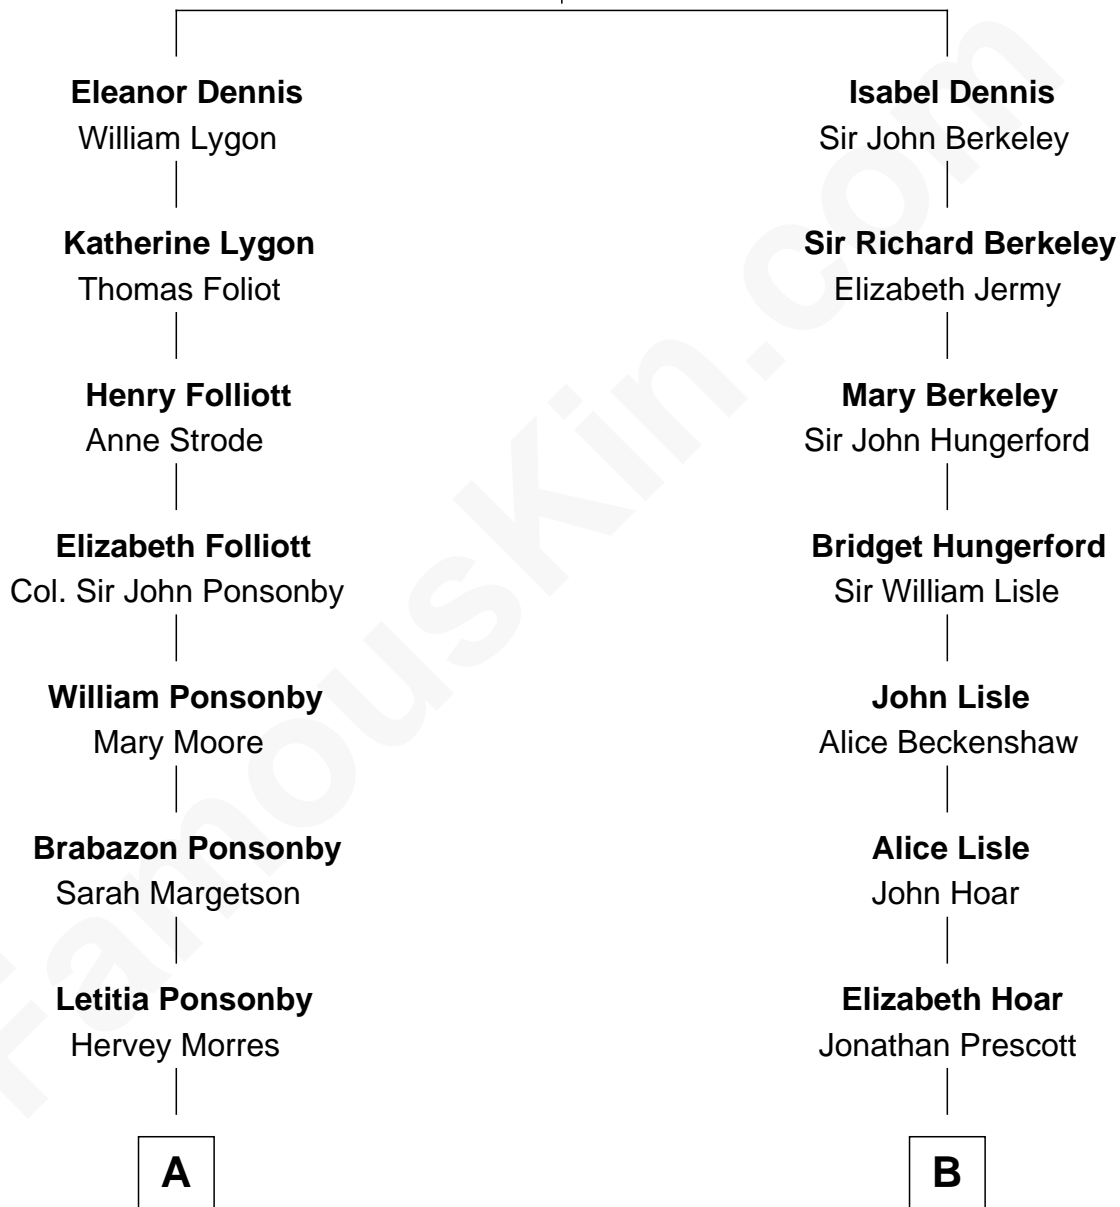

## Relationship Chart of

### Sir Winston Churchill

*Prime Minister of the United Kingdom*

12th cousin 3 times removed of

**George H. W. Bush**

*41st U.S. President*

**Sir William Dennis**

Anne Berkeley

**A**

**Letitia Morres**  
Sir Randal William McDonnell

**Anne Catherine McDonnell**  
Sir Henry Vane

**Frances Anne Emily Vane-Tempest**  
Sir Charles William Stewart

**Frances Anne Emily Vane**  
Sir John Winston Spencer-Churchill

**Randolph Henry Spencer-Churchill**  
Jeanette Jerome

**Sir Winston Churchill**  
*Prime Minister of the United Kingdom*

**B**

**Dr. Jonathan Prescott**  
Rebecca Bulkeley

**Dr. Abel Prescott**  
Abigail Brigham