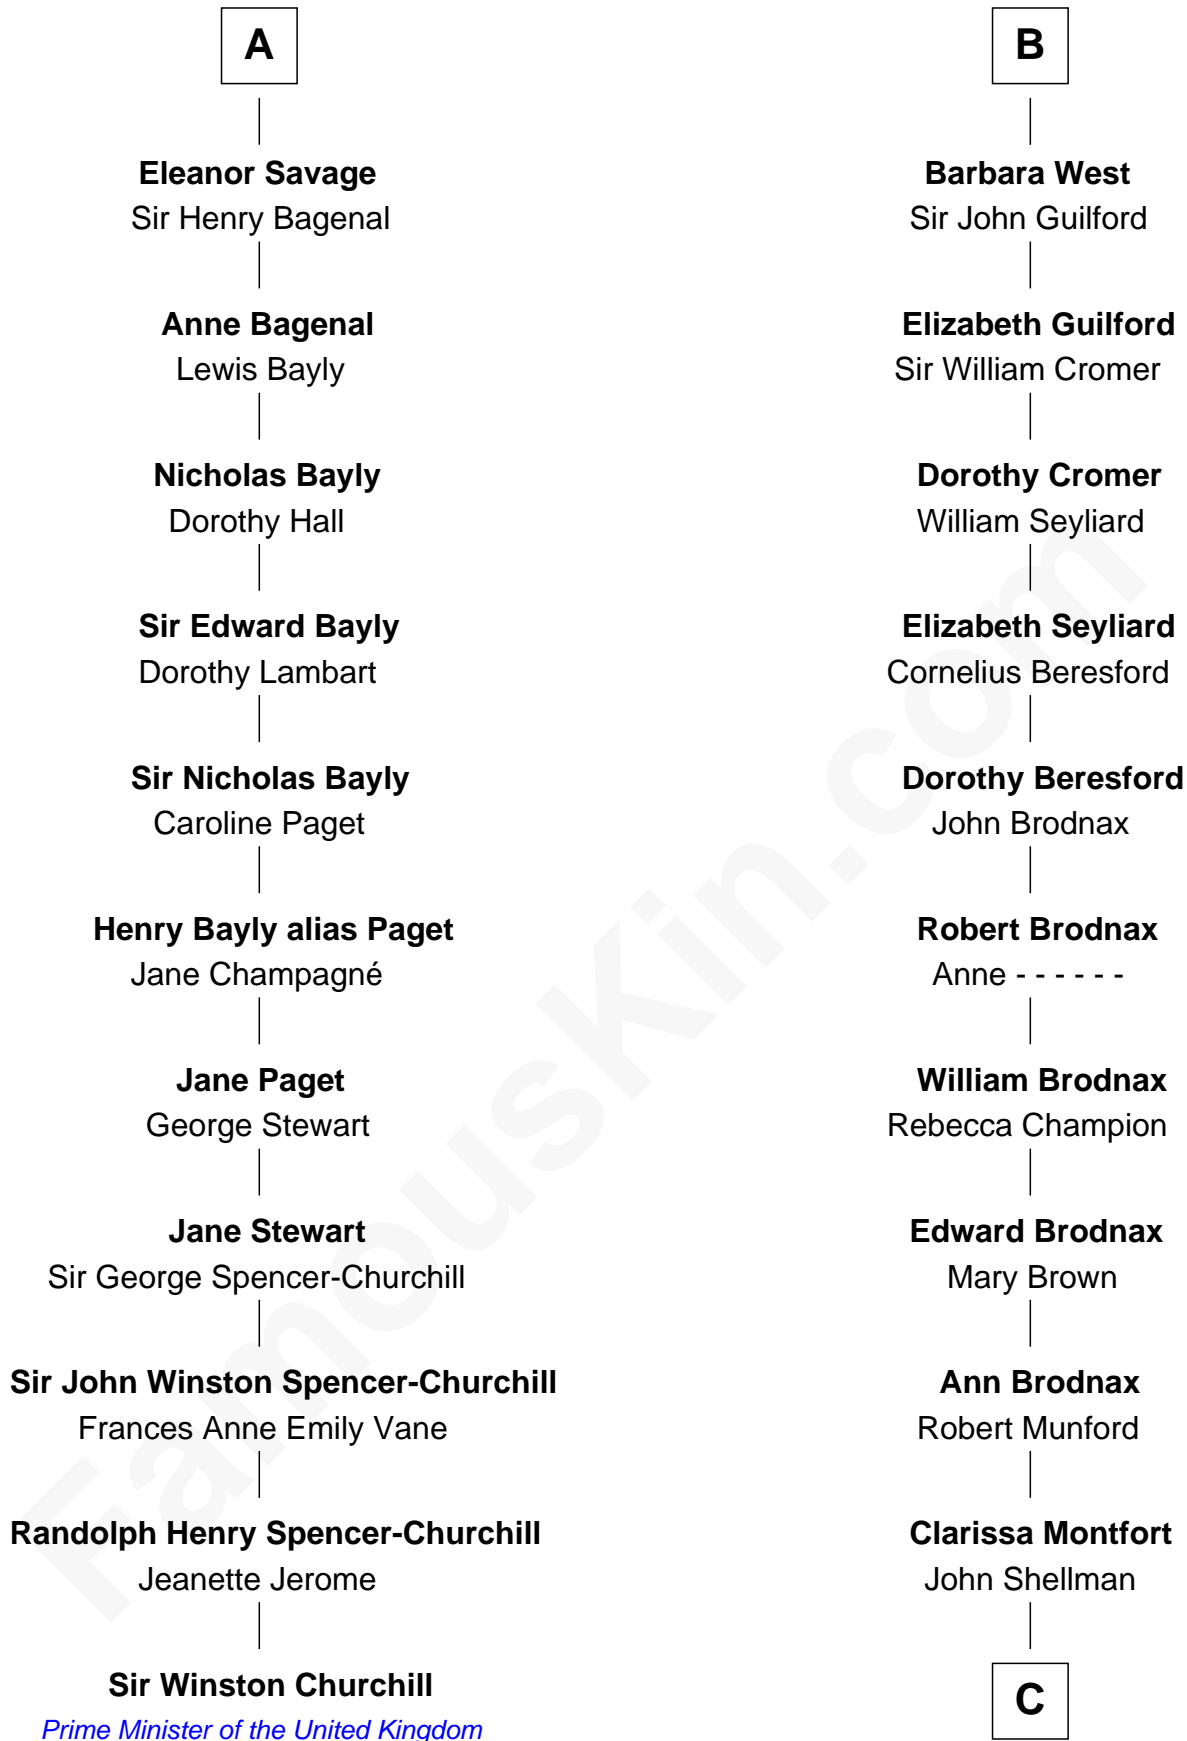

## Relationship Chart of

### Sir Winston Churchill

*Prime Minister of the United Kingdom*

17th cousin 4 times removed of

**George H. W. Bush**

*41st U.S. President*

**C**

—  
**Susan Montfort Shellman**

Samuel Howard Fay

—  
**Harriet Eleanor Fay**

Rev. James Smith Bush

—  
**Samuel Prescott Bush**

Flora Sheldon

—  
**Prescott Sheldon Bush**

Dorothy Wear Walker

—  
**George H. W. Bush**

*41st U.S. President*