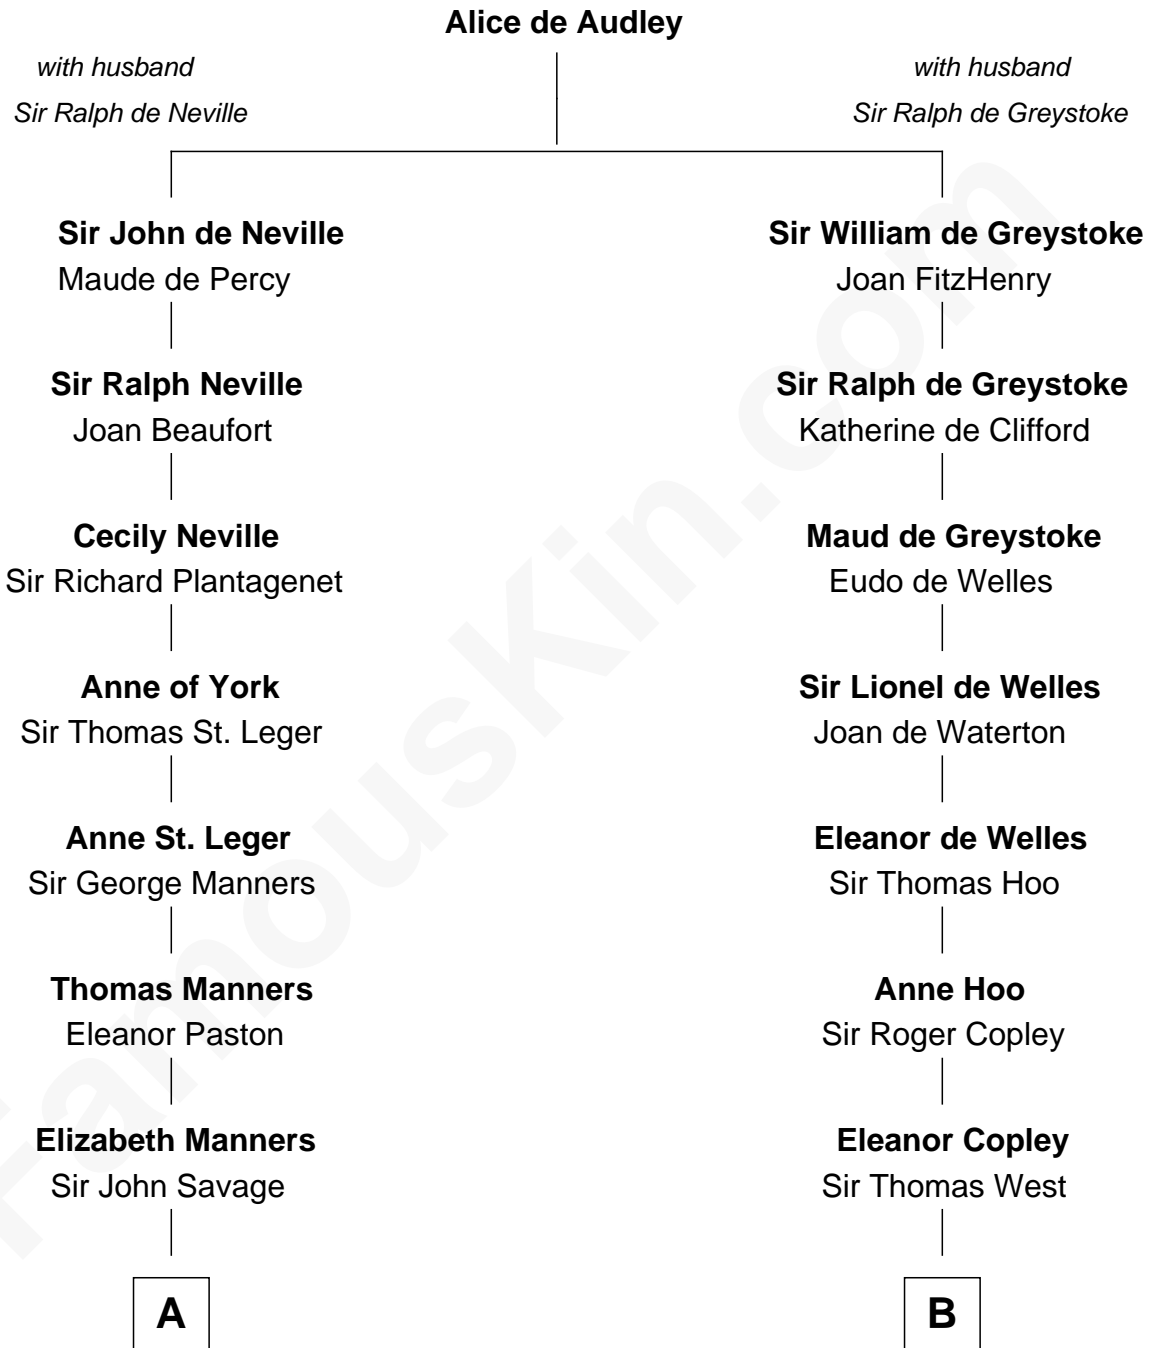

## Relationship Chart of

### Sir Winston Churchill

*Prime Minister of the United Kingdom*

17th cousin 4 times removed of

**George H. W. Bush**

*41st U.S. President*

**C**

—  
**Susan Montfort Shellman**

Samuel Howard Fay

—  
**Harriet Eleanor Fay**

Rev. James Smith Bush

—  
**Samuel Prescott Bush**

Flora Sheldon

—  
**Prescott Sheldon Bush**

Dorothy Wear Walker

—  
**George H. W. Bush**

*41st U.S. President*