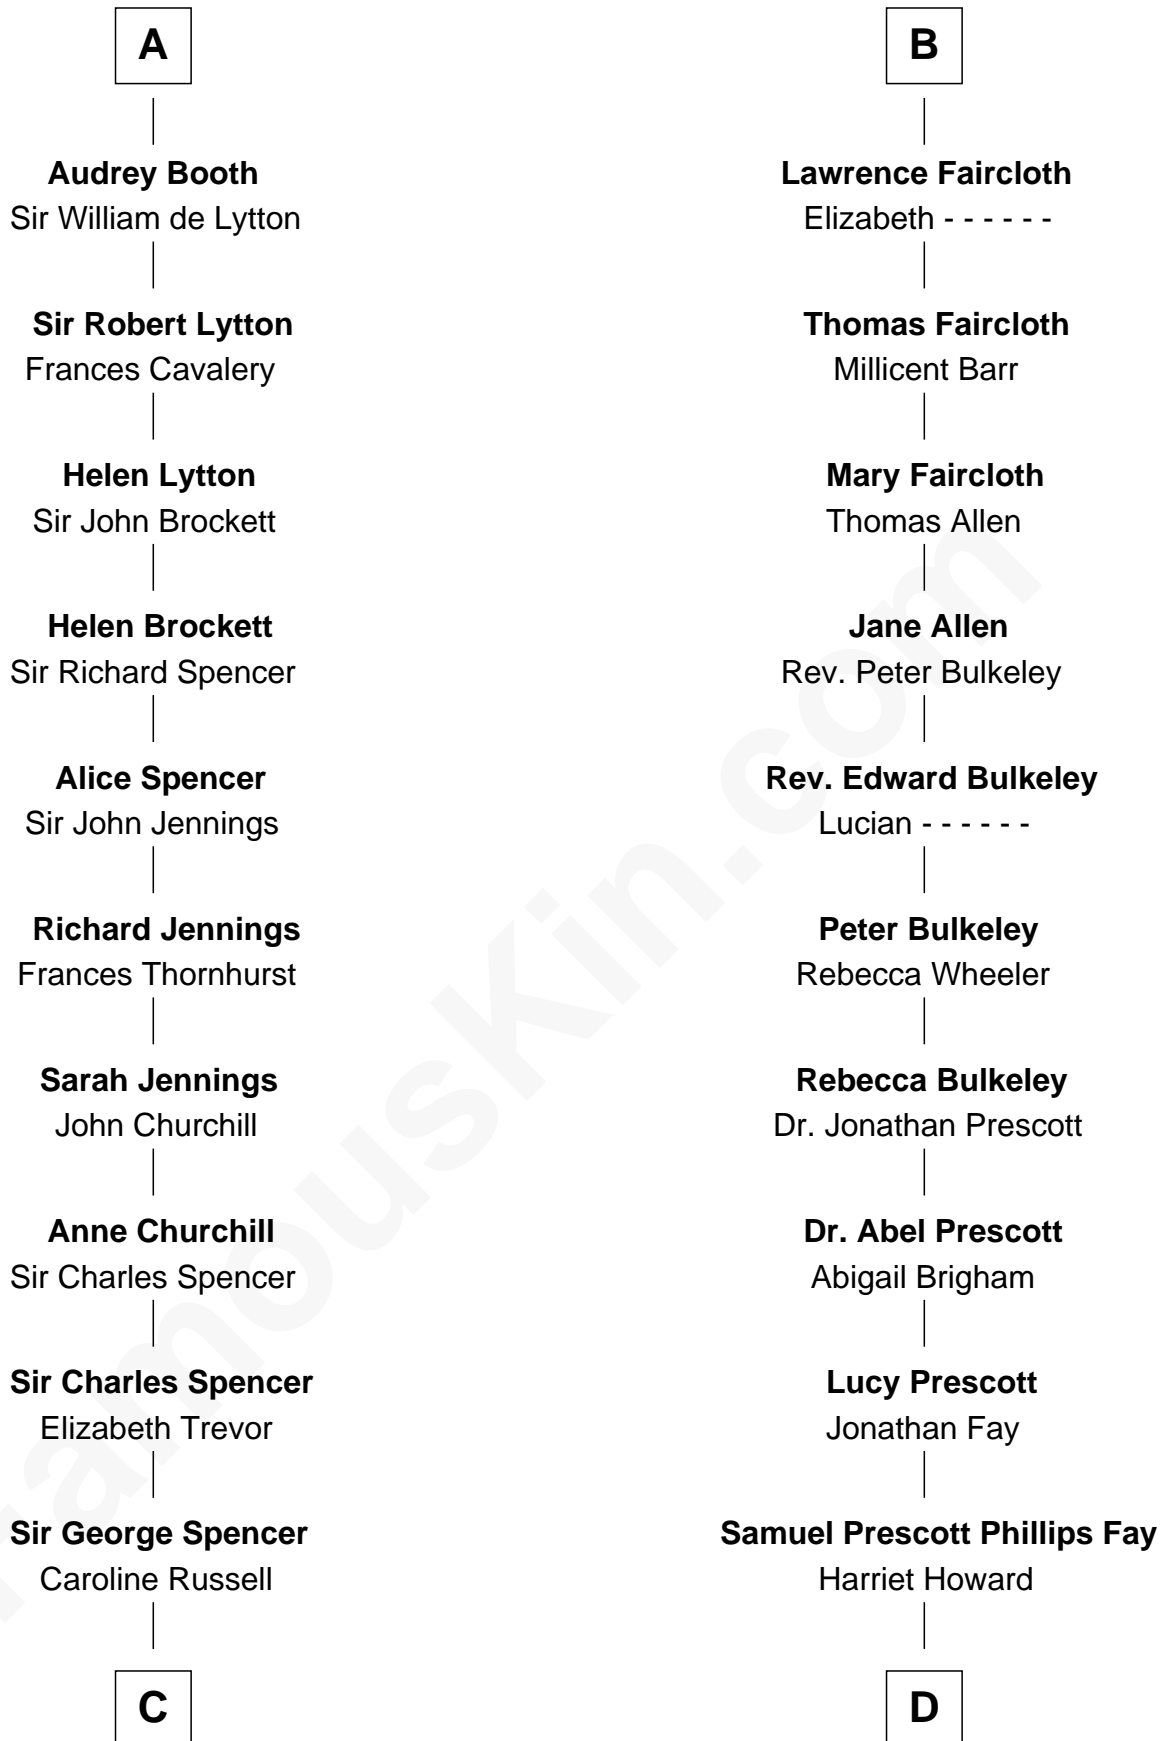

# FamousKin.com Relationship Chart of

**Sir Winston Churchill**

*Prime Minister of the United Kingdom*

21st cousin of

**George H. W. Bush**

*41st U.S. President*

**Sir William de Ros**

Eustache Fitz Ralph

**C**

**George Spencer**  
Susan Stewart

**Sir George Spencer-Churchill**  
Jane Stewart

**Sir John Winston Spencer-Churchill**  
Frances Anne Emily Vane

**Randolph Henry Spencer-Churchill**  
Jeanette Jerome

**Sir Winston Churchill**  
*Prime Minister of the United Kingdom*

**D**

**Samuel Howard Fay**  
Susan Montfort Shellman

**Harriet Eleanor Fay**  
Rev. James Smith Bush

**Samuel Prescott Bush**  
Flora Sheldon

**Prescott Sheldon Bush**  
Dorothy Wear Walker

**George H. W. Bush**  
*41st U.S. President*

FamousKin.com