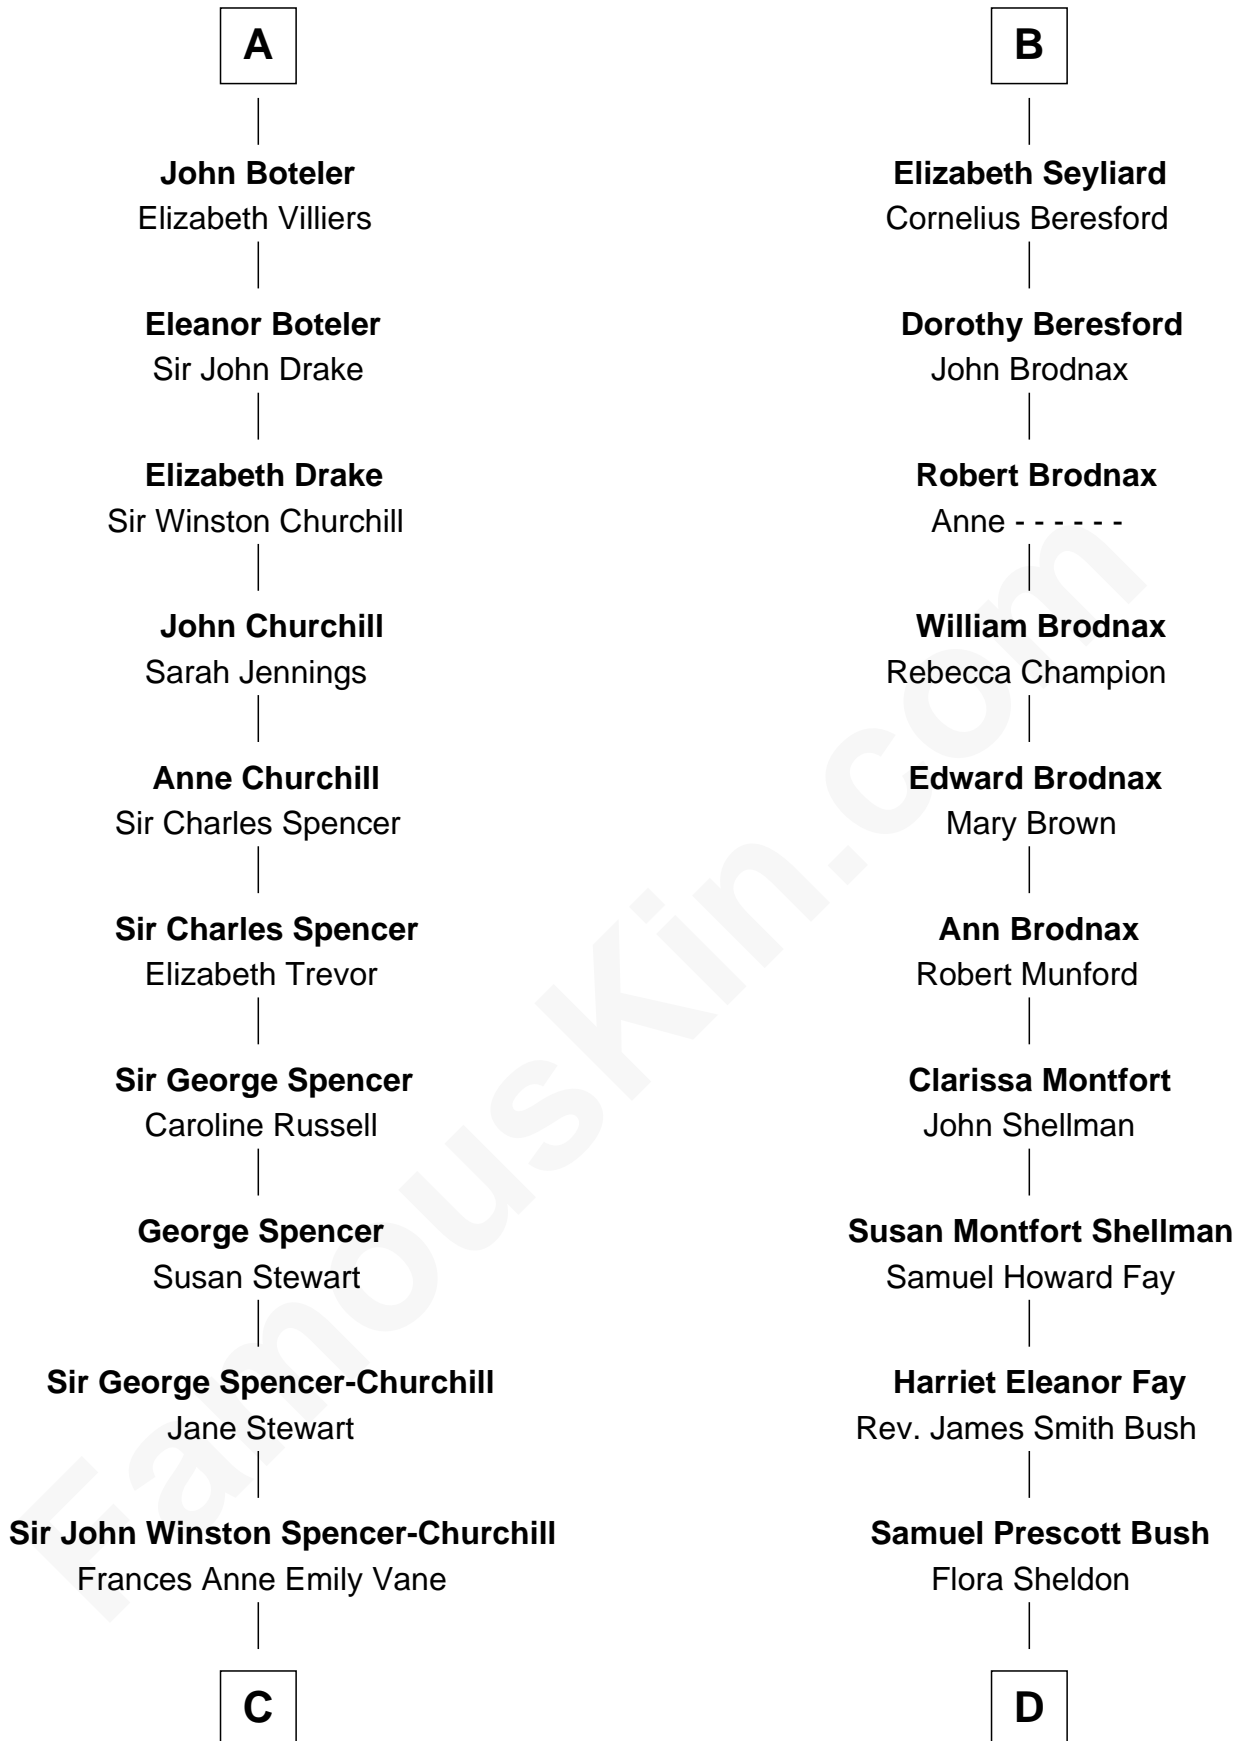

# FamousKin.com Relationship Chart of

**Sir Winston Churchill**

*Prime Minister of the United Kingdom*

18th cousin of

**George H. W. Bush**

*41st U.S. President*

**Sir Michael de la Pole**

Katherine Wingfield

Robert Thorley

**Margaret Thorley**

Sir Reynold West

**Sir Richard West**

Katherine Hungerford

**Sir Thomas West**

Eleanor Copley

**Barbara West**

Sir John Guilford

**Elizabeth Guilford**

Sir William Cromer

**Dorothy Cromer**

William Seyliard

**B**

**C**

**Randolph Henry Spencer-Churchill**

Jeanette Jerome

**Sir Winston Churchill**

*Prime Minister of the United Kingdom*

**D**

**Prescott Sheldon Bush**

Dorothy Wear Walker

**George H. W. Bush**

*41st U.S. President*