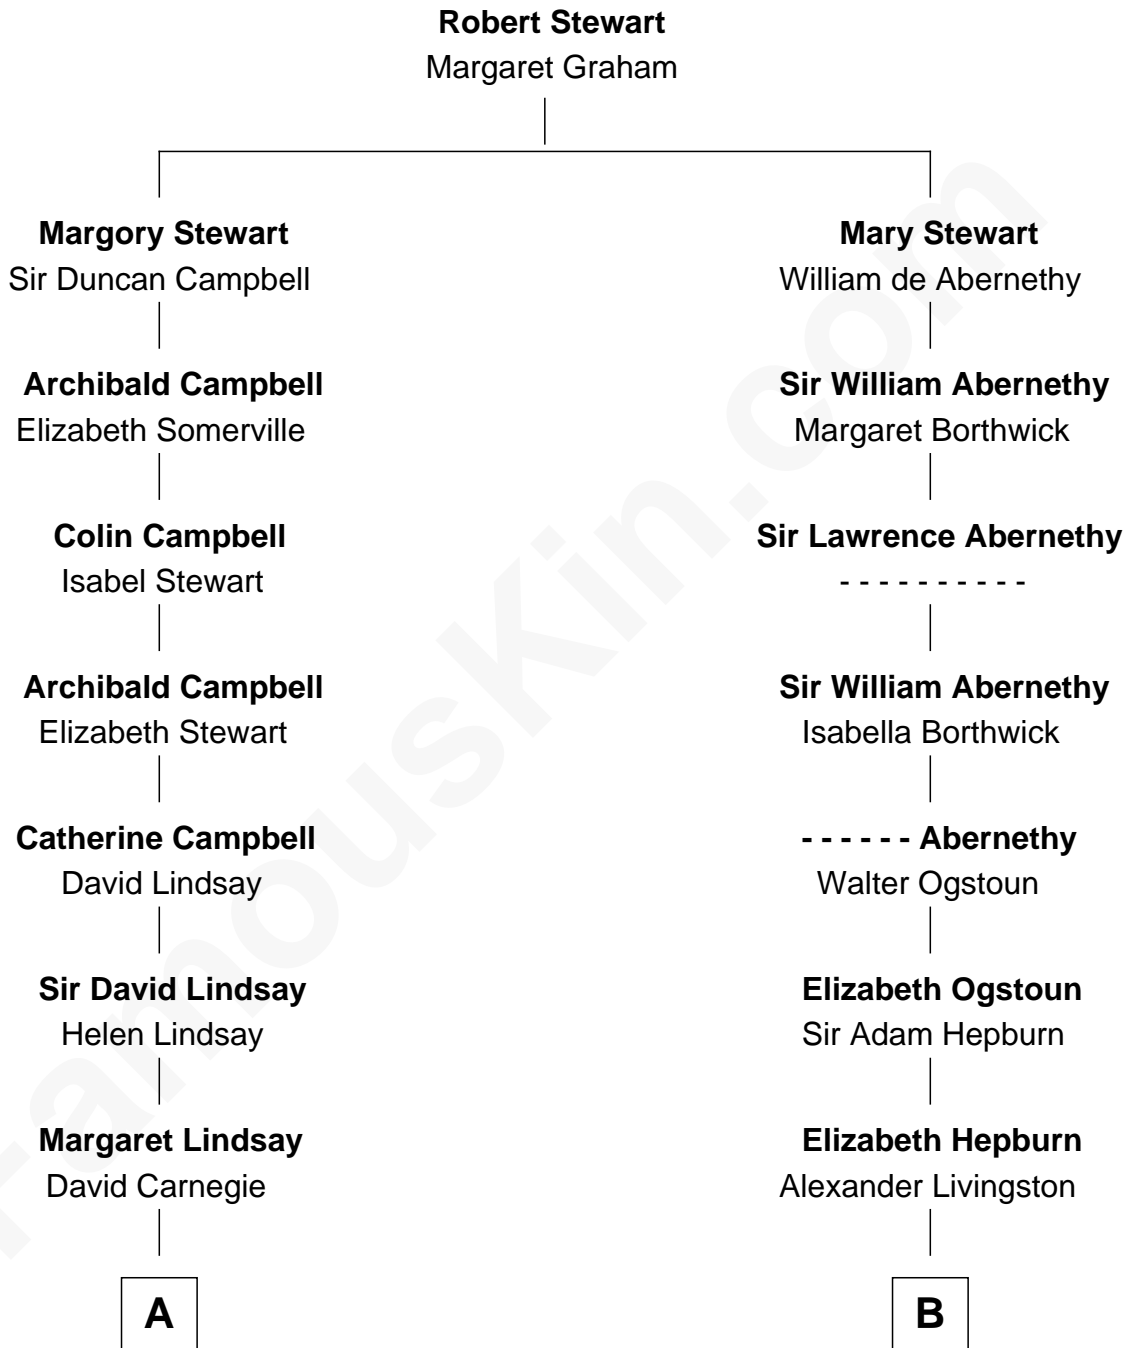

FamousKin.com

Relationship Chart of

Sir Winston Churchill

Prime Minister of the United Kingdom

17th cousin 3 times removed of

George H. W. Bush

41st U.S. President

C

Mary Elizabeth Butler
Robert Emmet Sheldon

Flora Sheldon
Samuel Prescott Bush

Prescott Sheldon Bush
Dorothy Wear Walker

George H. W. Bush
41st U.S. President

FamousKin.com