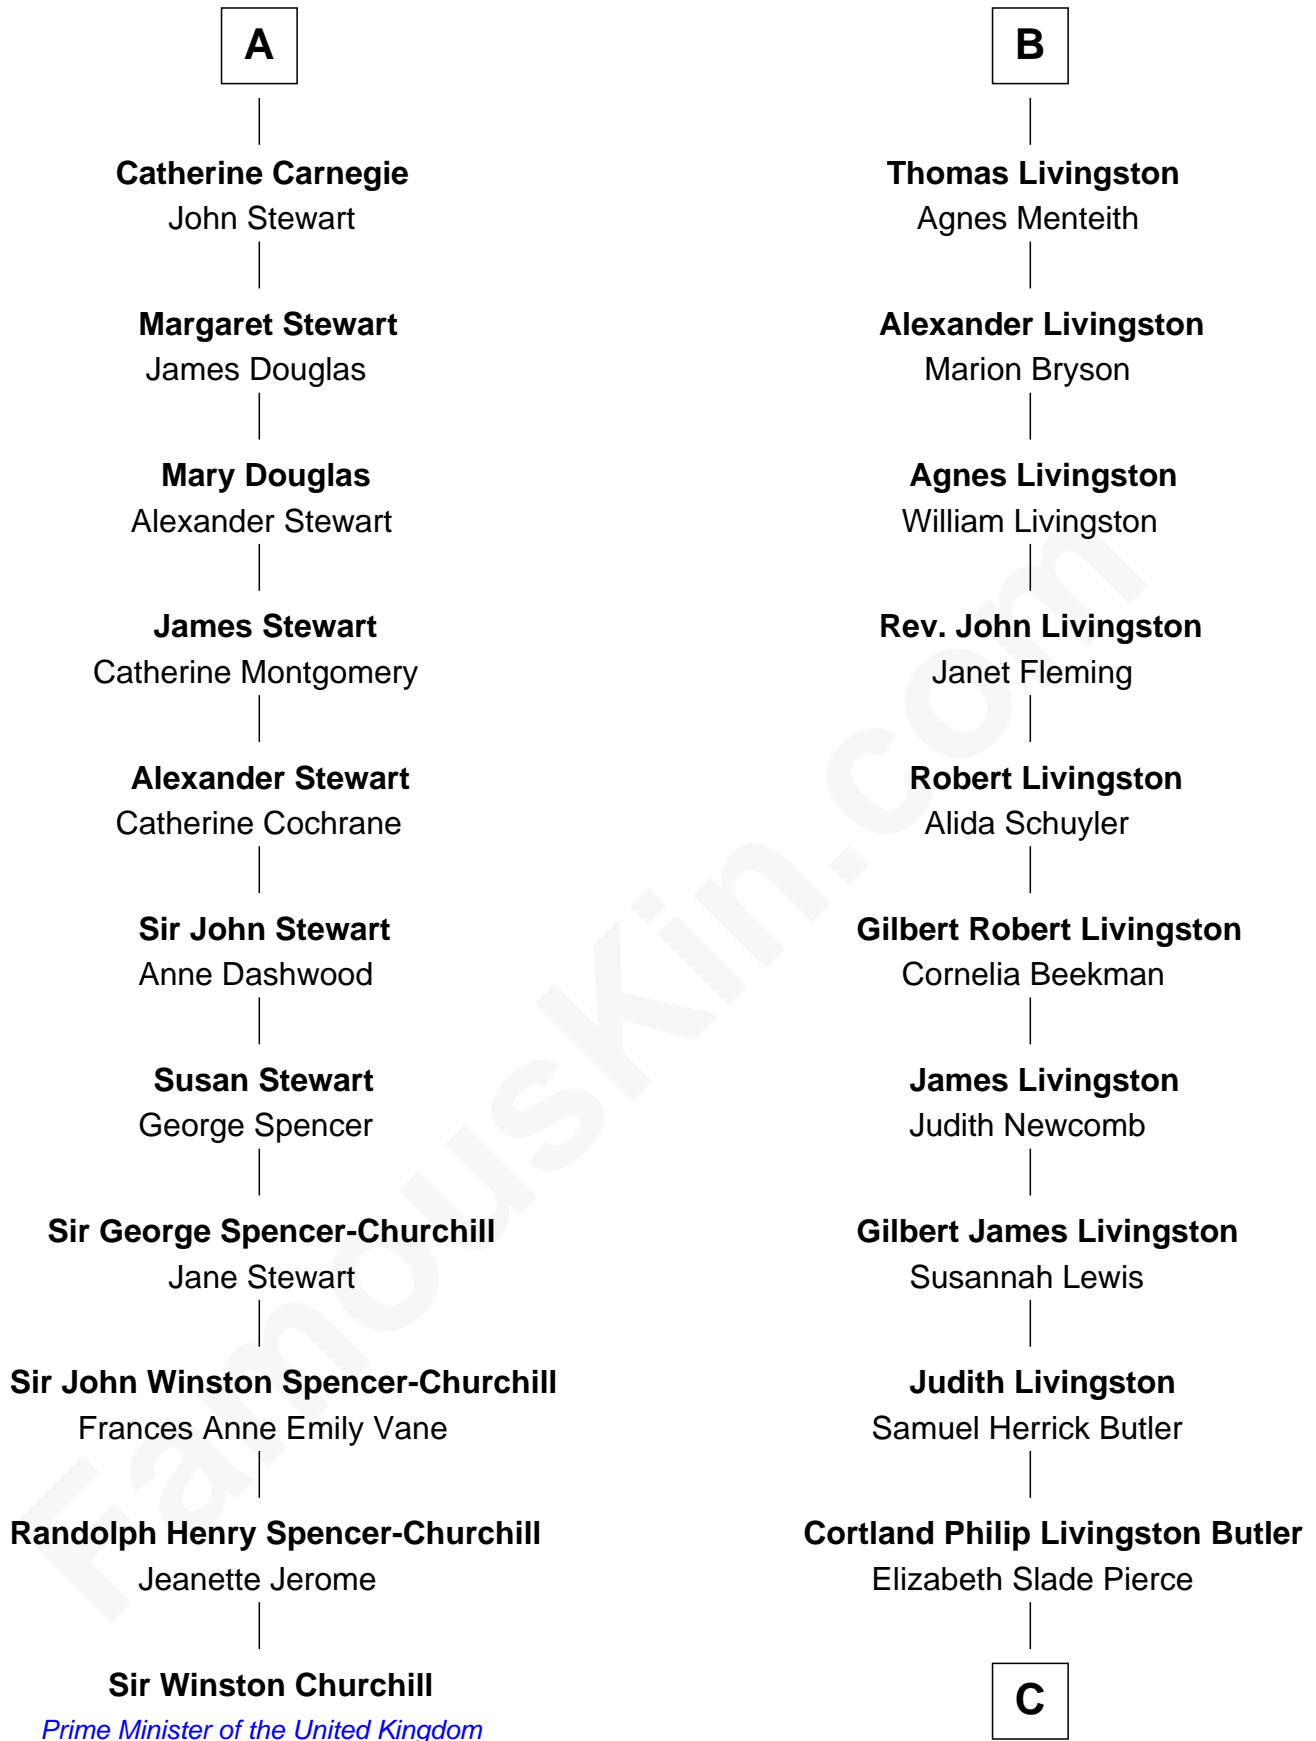

FamousKin.com

Relationship Chart of

Sir Winston Churchill

Prime Minister of the United Kingdom

17th cousin 3 times removed of

George H. W. Bush

41st U.S. President

C

Mary Elizabeth Butler
Robert Emmet Sheldon

Flora Sheldon
Samuel Prescott Bush

Prescott Sheldon Bush
Dorothy Wear Walker

George H. W. Bush
41st U.S. President

FamousKin.com