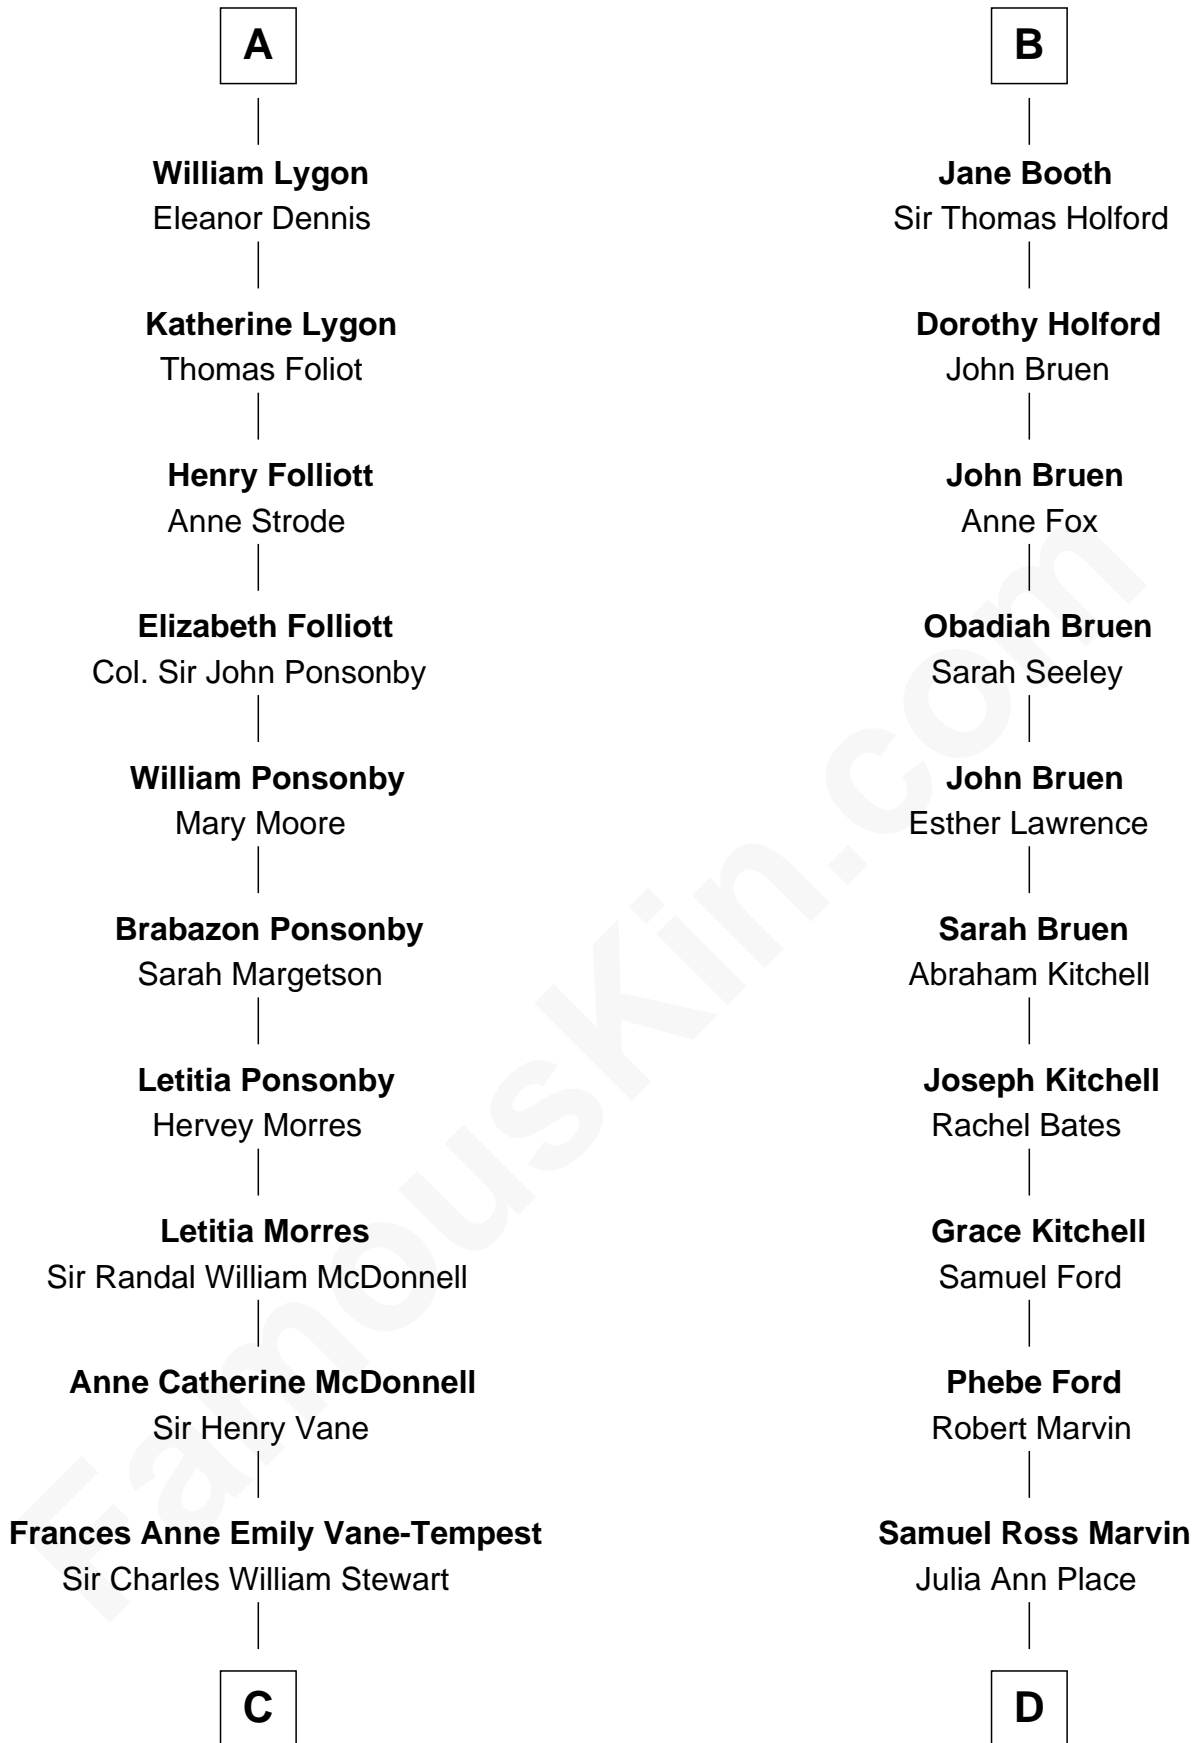

FamousKin.com

Relationship Chart of

Sir Winston Churchill

Prime Minister of the United Kingdom

19th cousin 1 time removed of

Barbara (Pierce) Bush

First Lady of President George H.W. Bush

Katherine de Hastang

Ralph de Stafford

C

Frances Anne Emily Vane
Sir John Winston Spencer-Churchill

Randolph Henry Spencer-Churchill
Jeanette Jerome

Sir Winston Churchill
Prime Minister of the United Kingdom

D

Jerome Place Marvin
Martha Ann Stokes