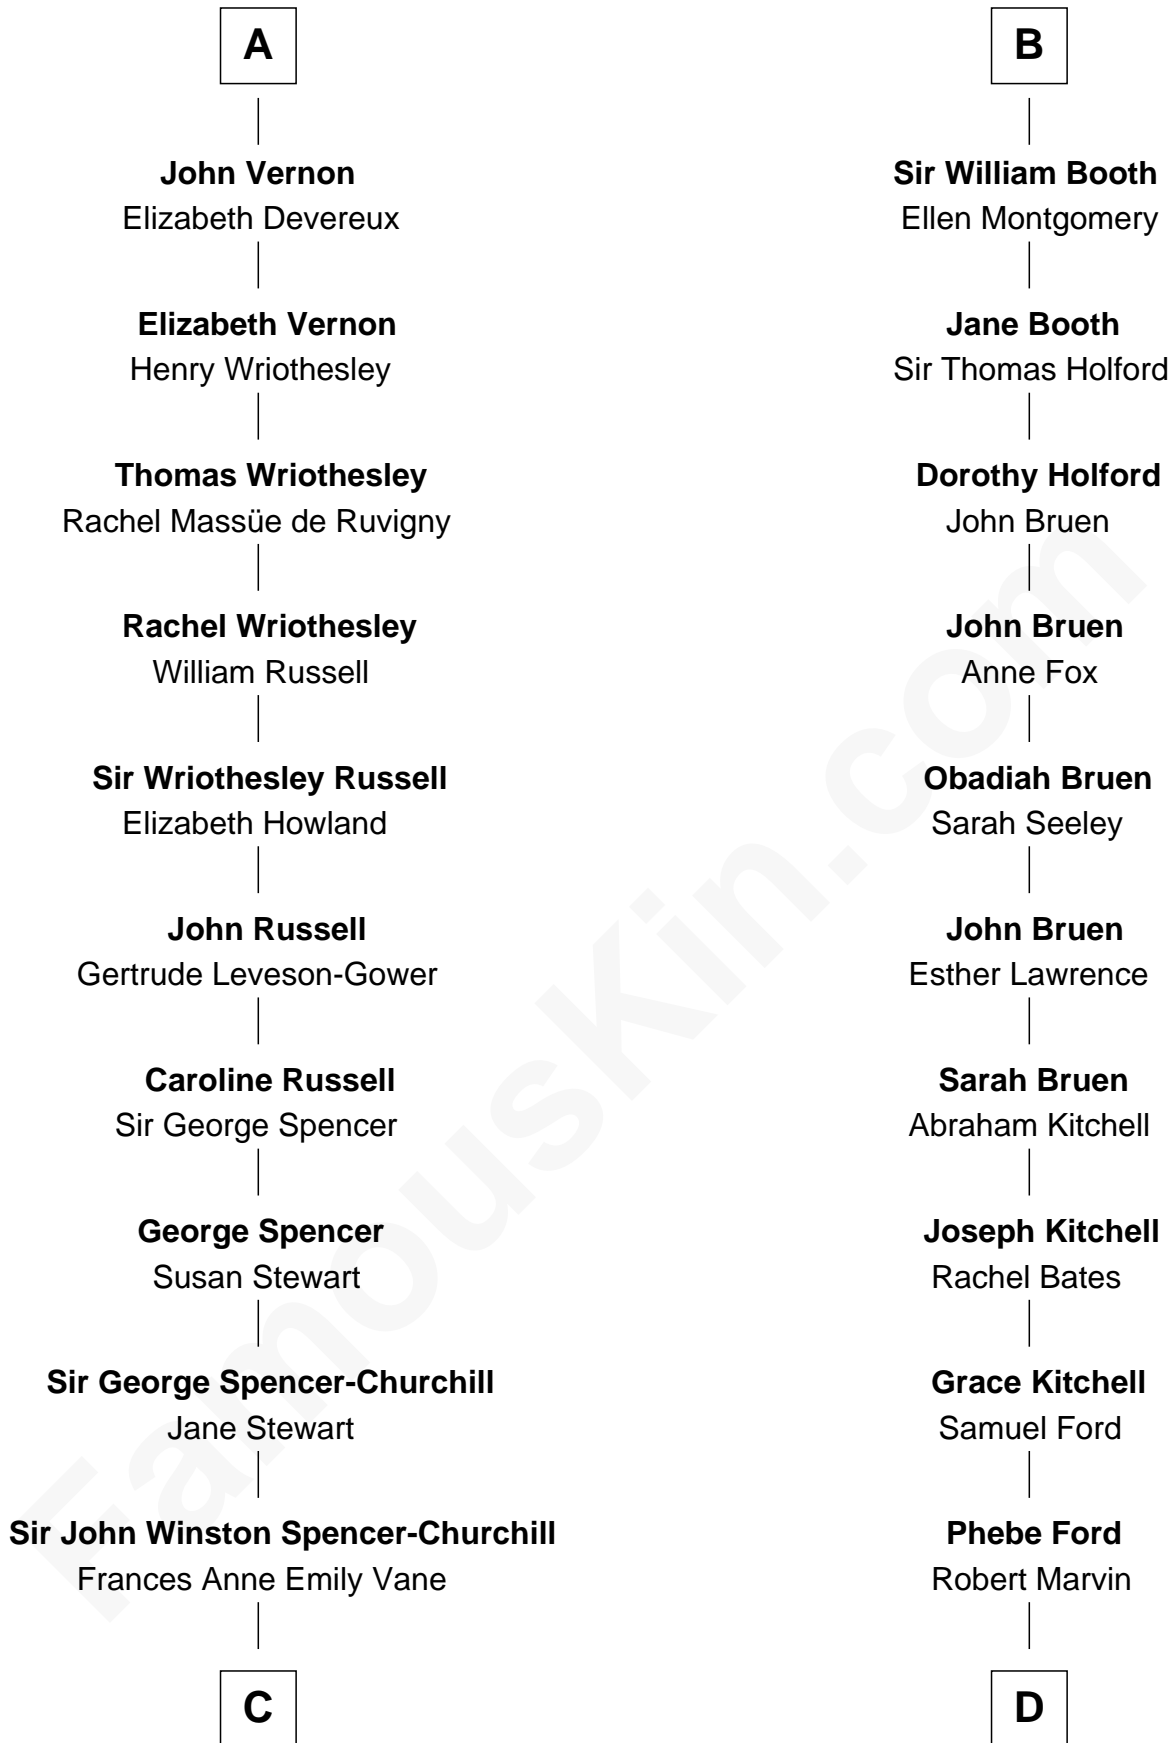

FamousKin.com

Relationship Chart of

Sir Winston Churchill

Prime Minister of the United Kingdom

18th cousin 3 times removed of

Barbara (Pierce) Bush

First Lady of President George H.W. Bush

C

Randolph Henry Spencer-Churchill

Jeanette Jerome

Sir Winston Churchill

Prime Minister of the United Kingdom

D

Samuel Ross Marvin

Julia Ann Place

Jerome Place Marvin