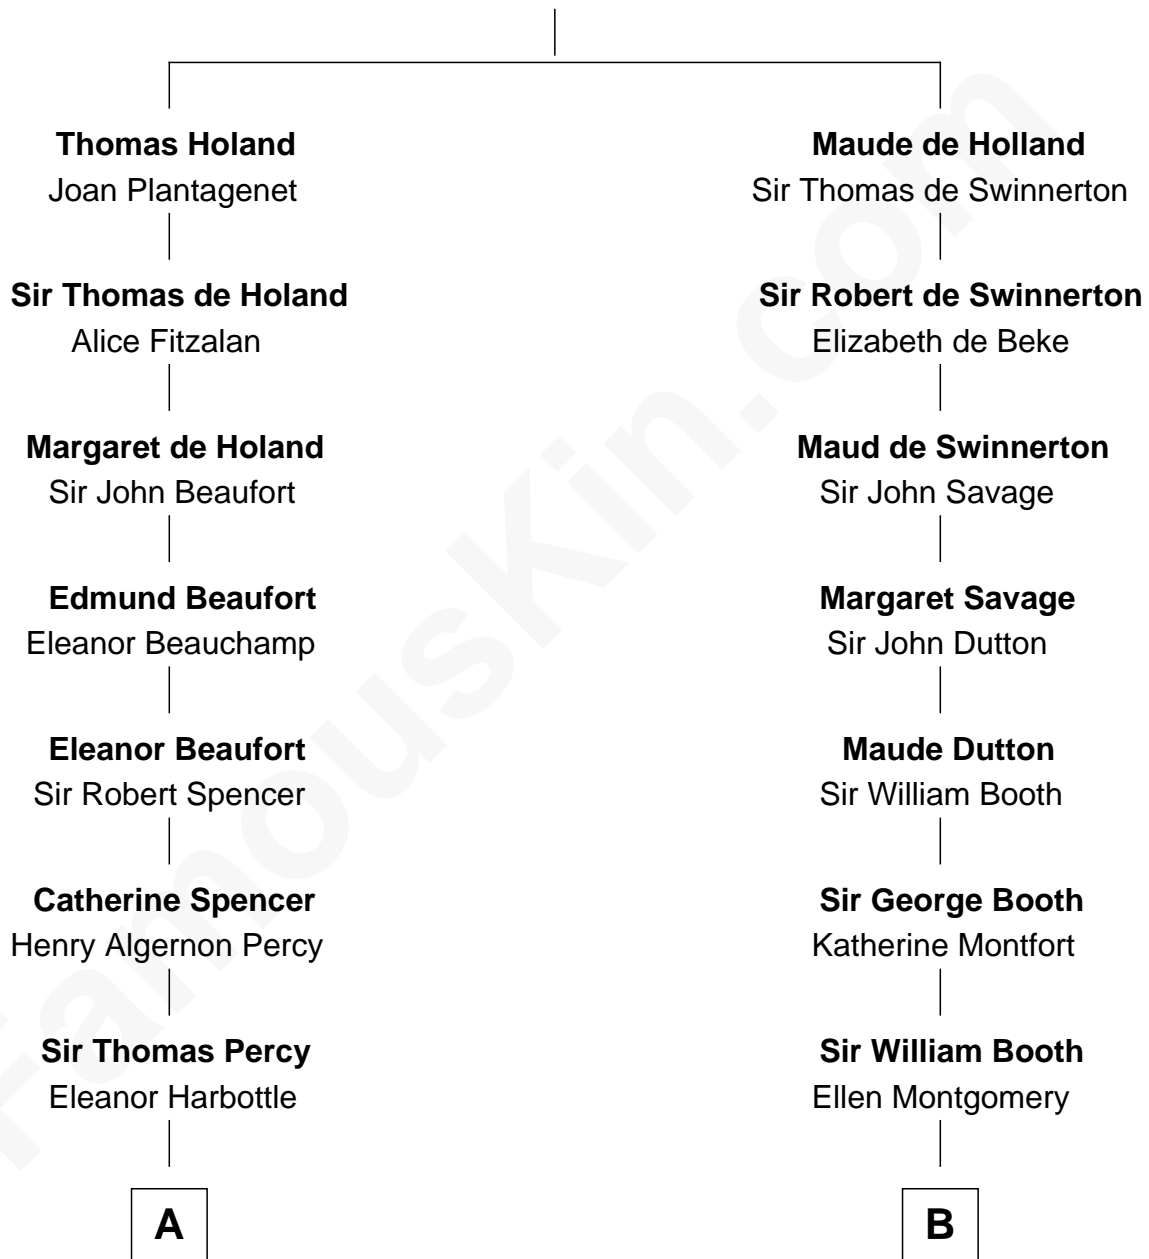

FamousKin.com

Relationship Chart of

Sir Winston Churchill

Prime Minister of the United Kingdom

19th cousin 1 time removed of

Barbara (Pierce) Bush

First Lady of President George H.W. Bush

Sir Robert de Holland

Maude la Zouche

C

Sir John Winston Spencer-Churchill

Frances Anne Emily Vane

Randolph Henry Spencer-Churchill

Jeanette Jerome

Sir Winston Churchill

Prime Minister of the United Kingdom