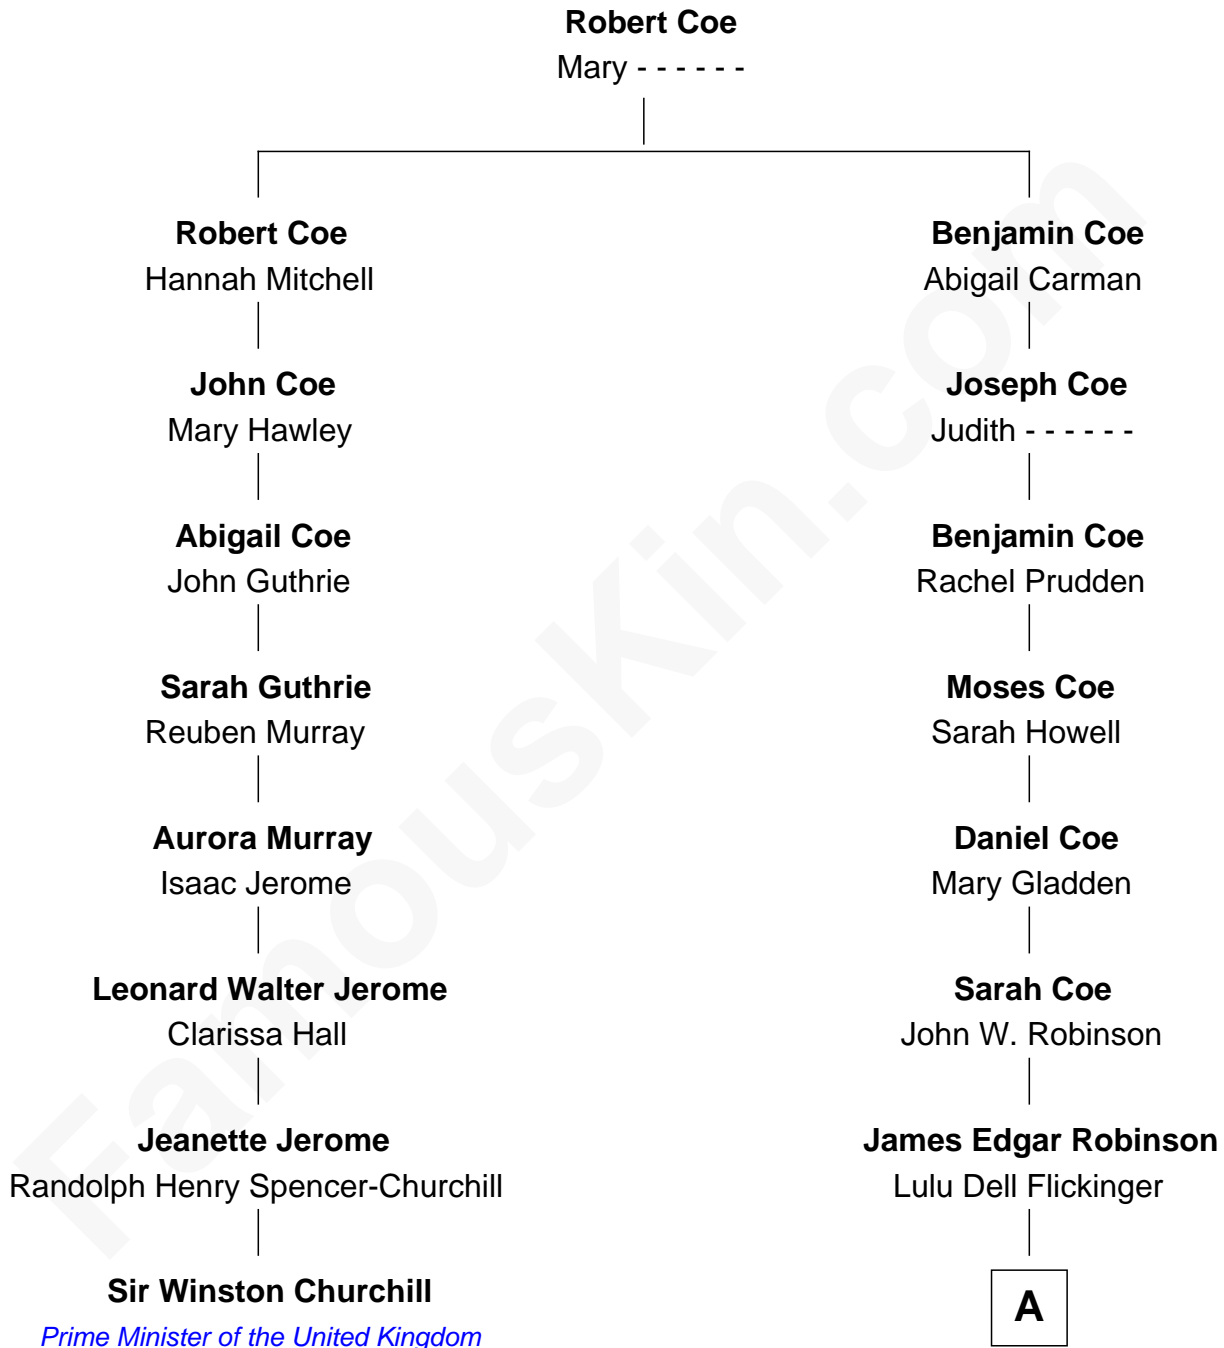

FamousKin.com

Relationship Chart of

Sir Winston Churchill

Prime Minister of the United Kingdom

7th cousin 2 times removed of

George W. Bush
43rd U.S. President

A

Pauline Robinson

Marvin Pierce

Barbara Pierce

George Herbert Walker Bush

George W. Bush

43rd U.S. President

FamousKin.com