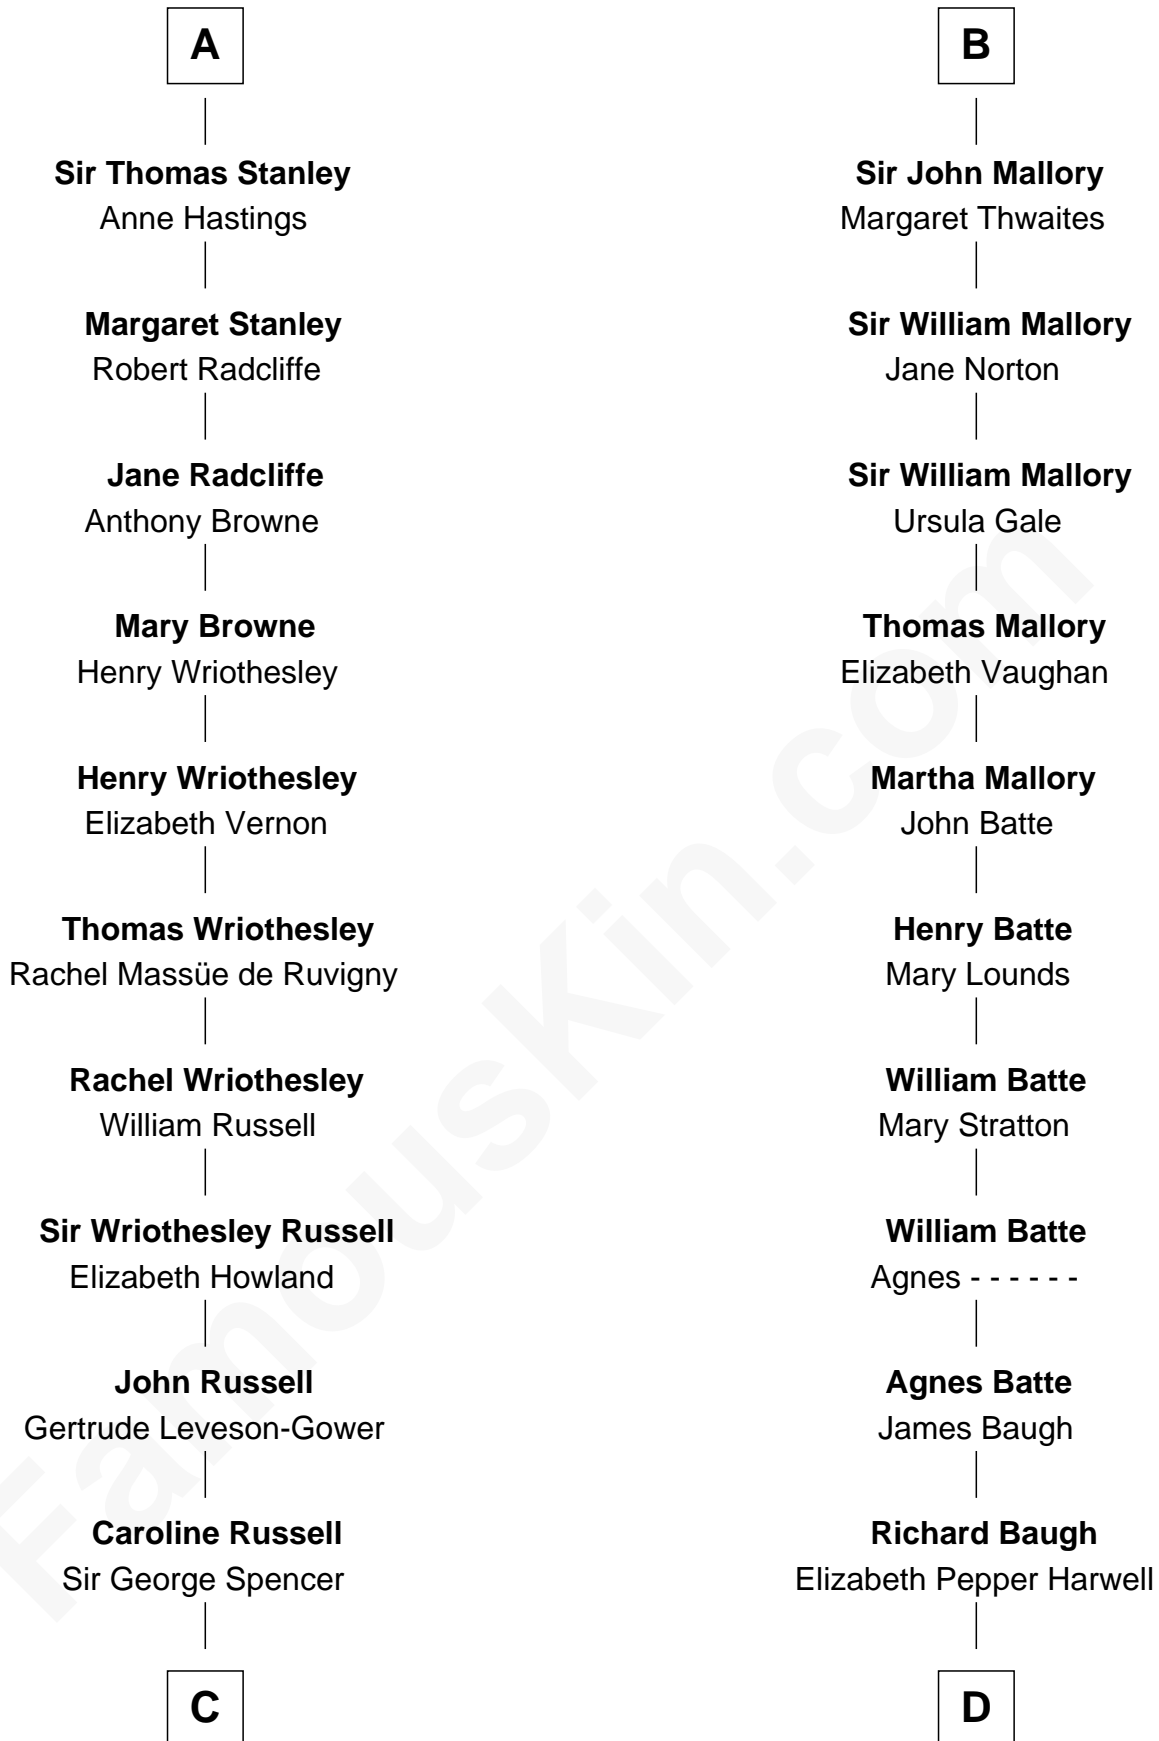

FamousKin.com

Relationship Chart of

Sir Winston Churchill

Prime Minister of the United Kingdom

21st cousin of

Liza Minnelli

Singer and Actress

John V le Strange

Maud de Walton

C

George Spencer
Susan Stewart

Sir George Spencer-Churchill
Jane Stewart

Sir John Winston Spencer-Churchill
Frances Anne Emily Vane

Randolph Henry Spencer-Churchill
Jeanette Jerome

Sir Winston Churchill
Prime Minister of the United Kingdom