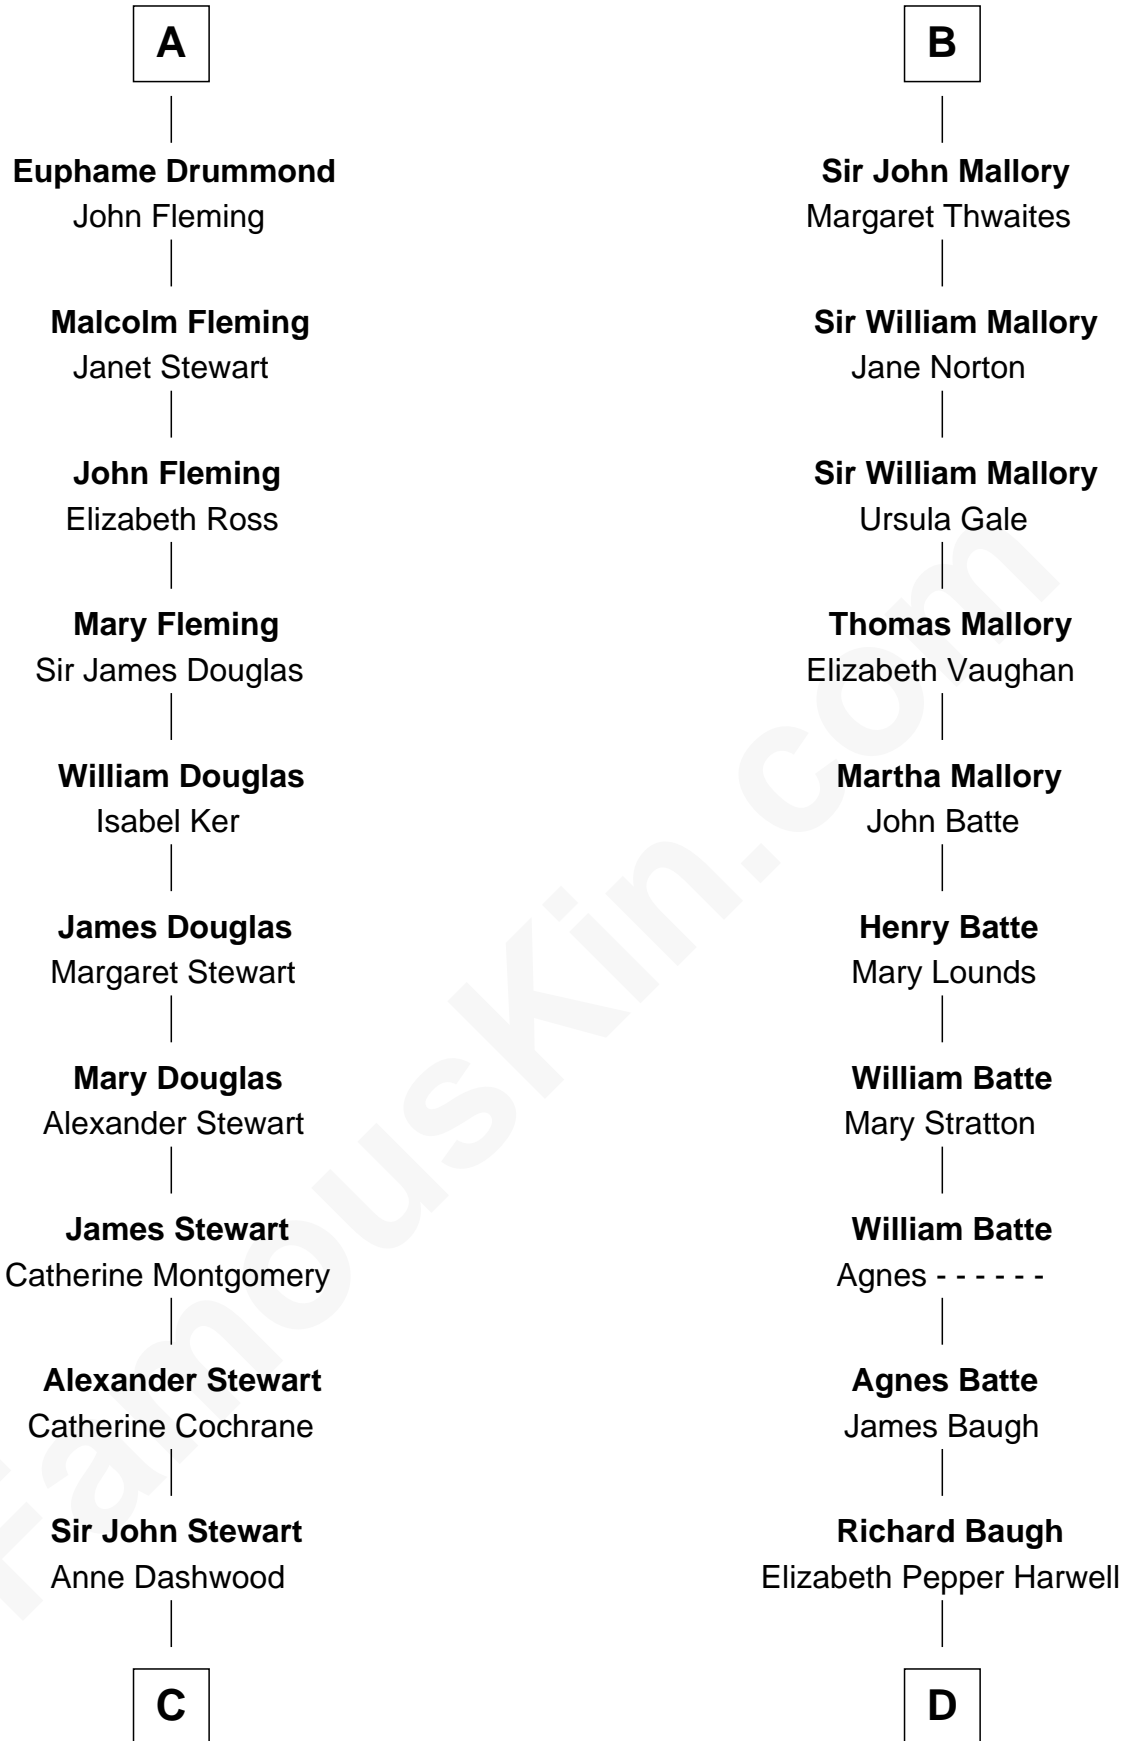

FamousKin.com

Relationship Chart of

Sir Winston Churchill

Prime Minister of the United Kingdom

21st cousin of

Liza Minnelli

Singer and Actress

Alexander Comyn
Elisabeth de Quincy

C

Susan Stewart
George Spencer

Sir George Spencer-Churchill
Jane Stewart

Sir John Winston Spencer-Churchill
Frances Anne Emily Vane

Randolph Henry Spencer-Churchill
Jeanette Jerome

Sir Winston Churchill
Prime Minister of the United Kingdom