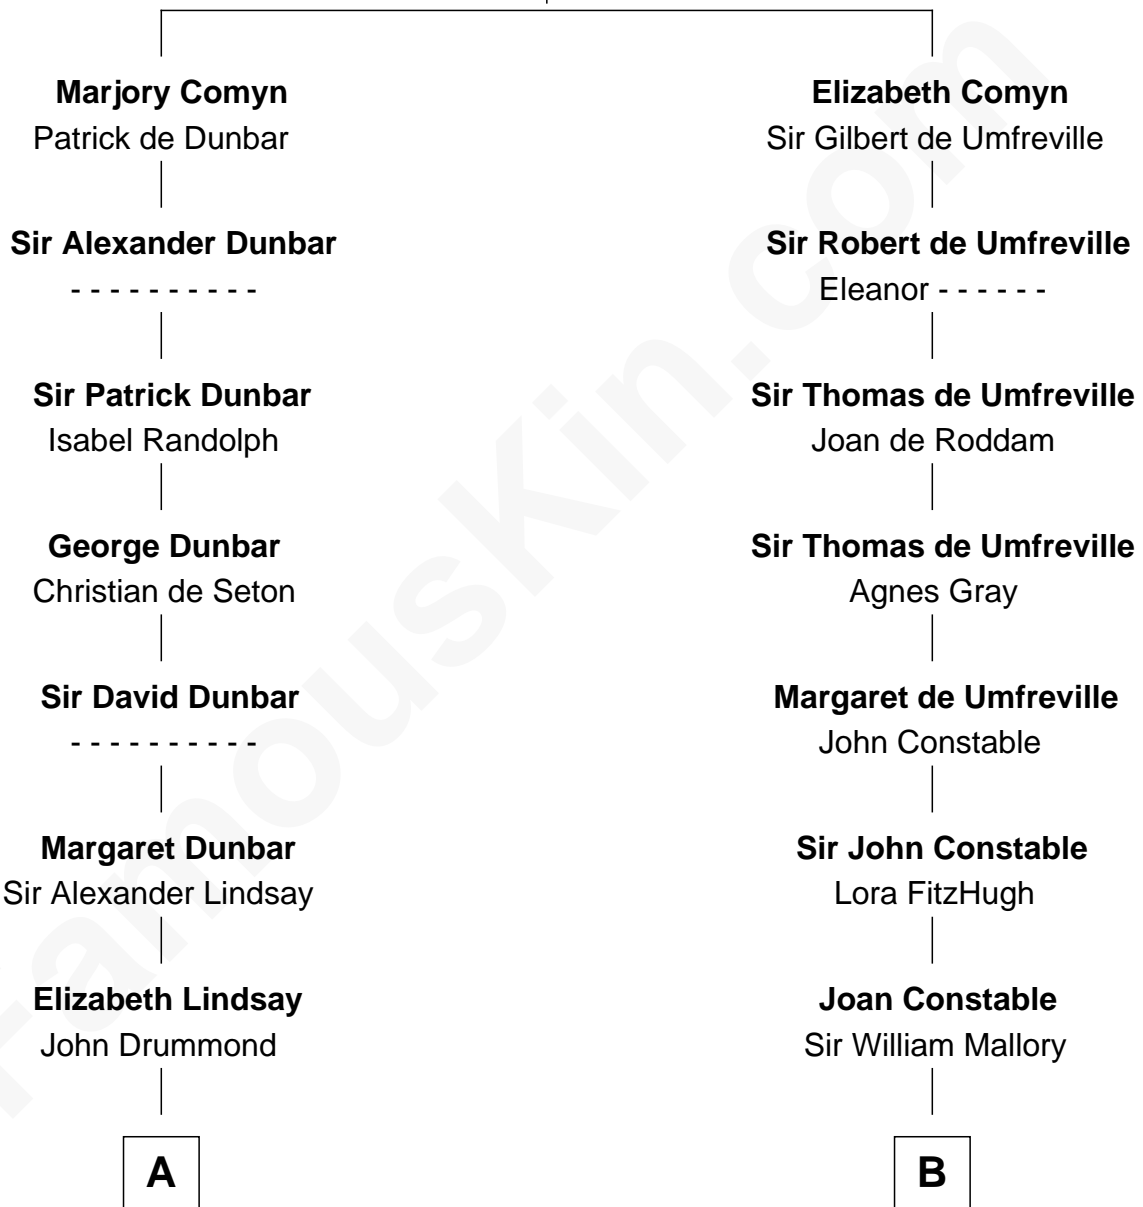

FamousKin.com

Relationship Chart of

Sir Winston Churchill

Prime Minister of the United Kingdom

21st cousin of

Liza Minnelli

Singer and Actress

Alexander Comyn
Elisabeth de Quincy

C

Susan Stewart
George Spencer

Sir George Spencer-Churchill
Jane Stewart

Sir John Winston Spencer-Churchill
Frances Anne Emily Vane

Randolph Henry Spencer-Churchill
Jeanette Jerome

Sir Winston Churchill
Prime Minister of the United Kingdom