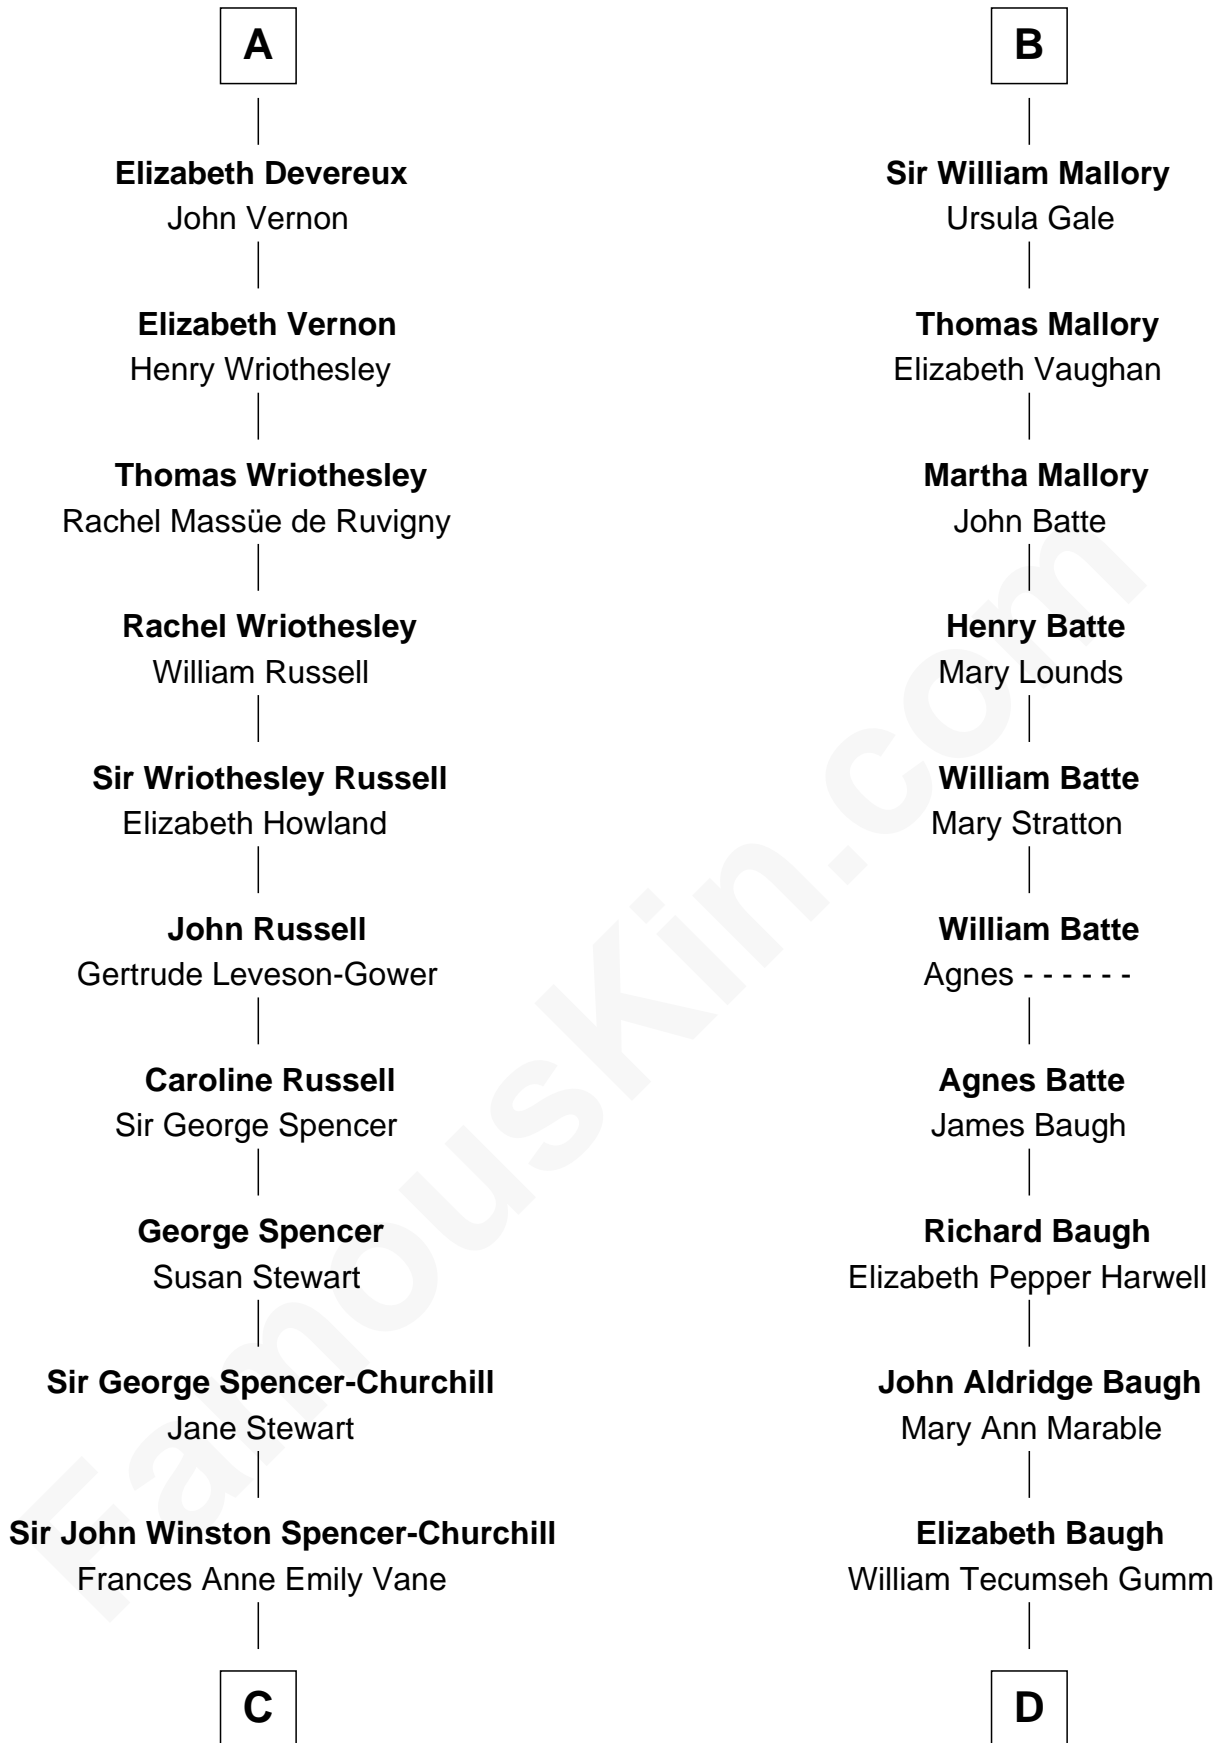

FamousKin.com

Relationship Chart of

Sir Winston Churchill

Prime Minister of the United Kingdom

18th cousin 1 time removed of

Liza Minnelli

Singer and Actress

C

Randolph Henry Spencer-Churchill

Jeanette Jerome

Sir Winston Churchill

Prime Minister of the United Kingdom

D

Francis Avent Gumm

Ethel Marian Milne

Frances Ethel Gumm