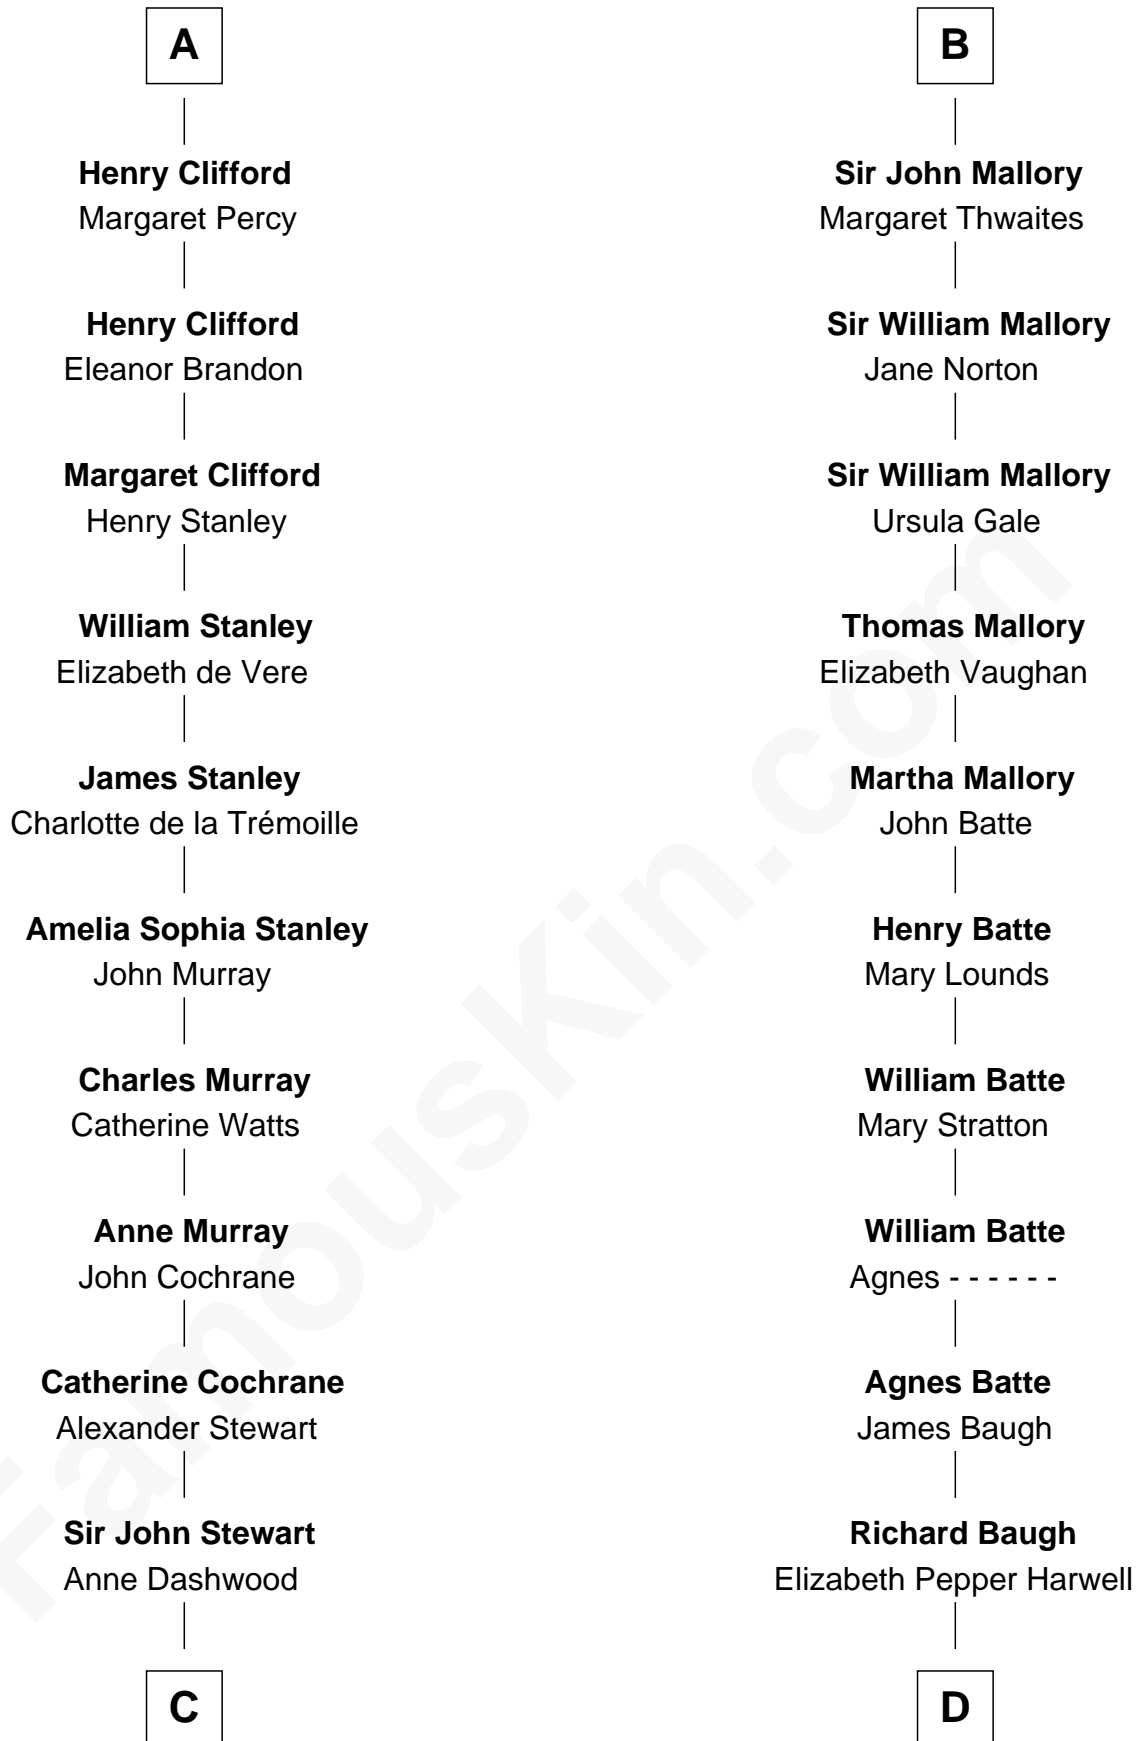

FamousKin.com

Relationship Chart of

Sir Winston Churchill

Prime Minister of the United Kingdom

21st cousin of

Liza Minnelli

Singer and Actress

Henry FitzRandolph

C

Susan Stewart
George Spencer

Sir George Spencer-Churchill
Jane Stewart

Sir John Winston Spencer-Churchill
Frances Anne Emily Vane

Randolph Henry Spencer-Churchill
Jeanette Jerome

Sir Winston Churchill
Prime Minister of the United Kingdom