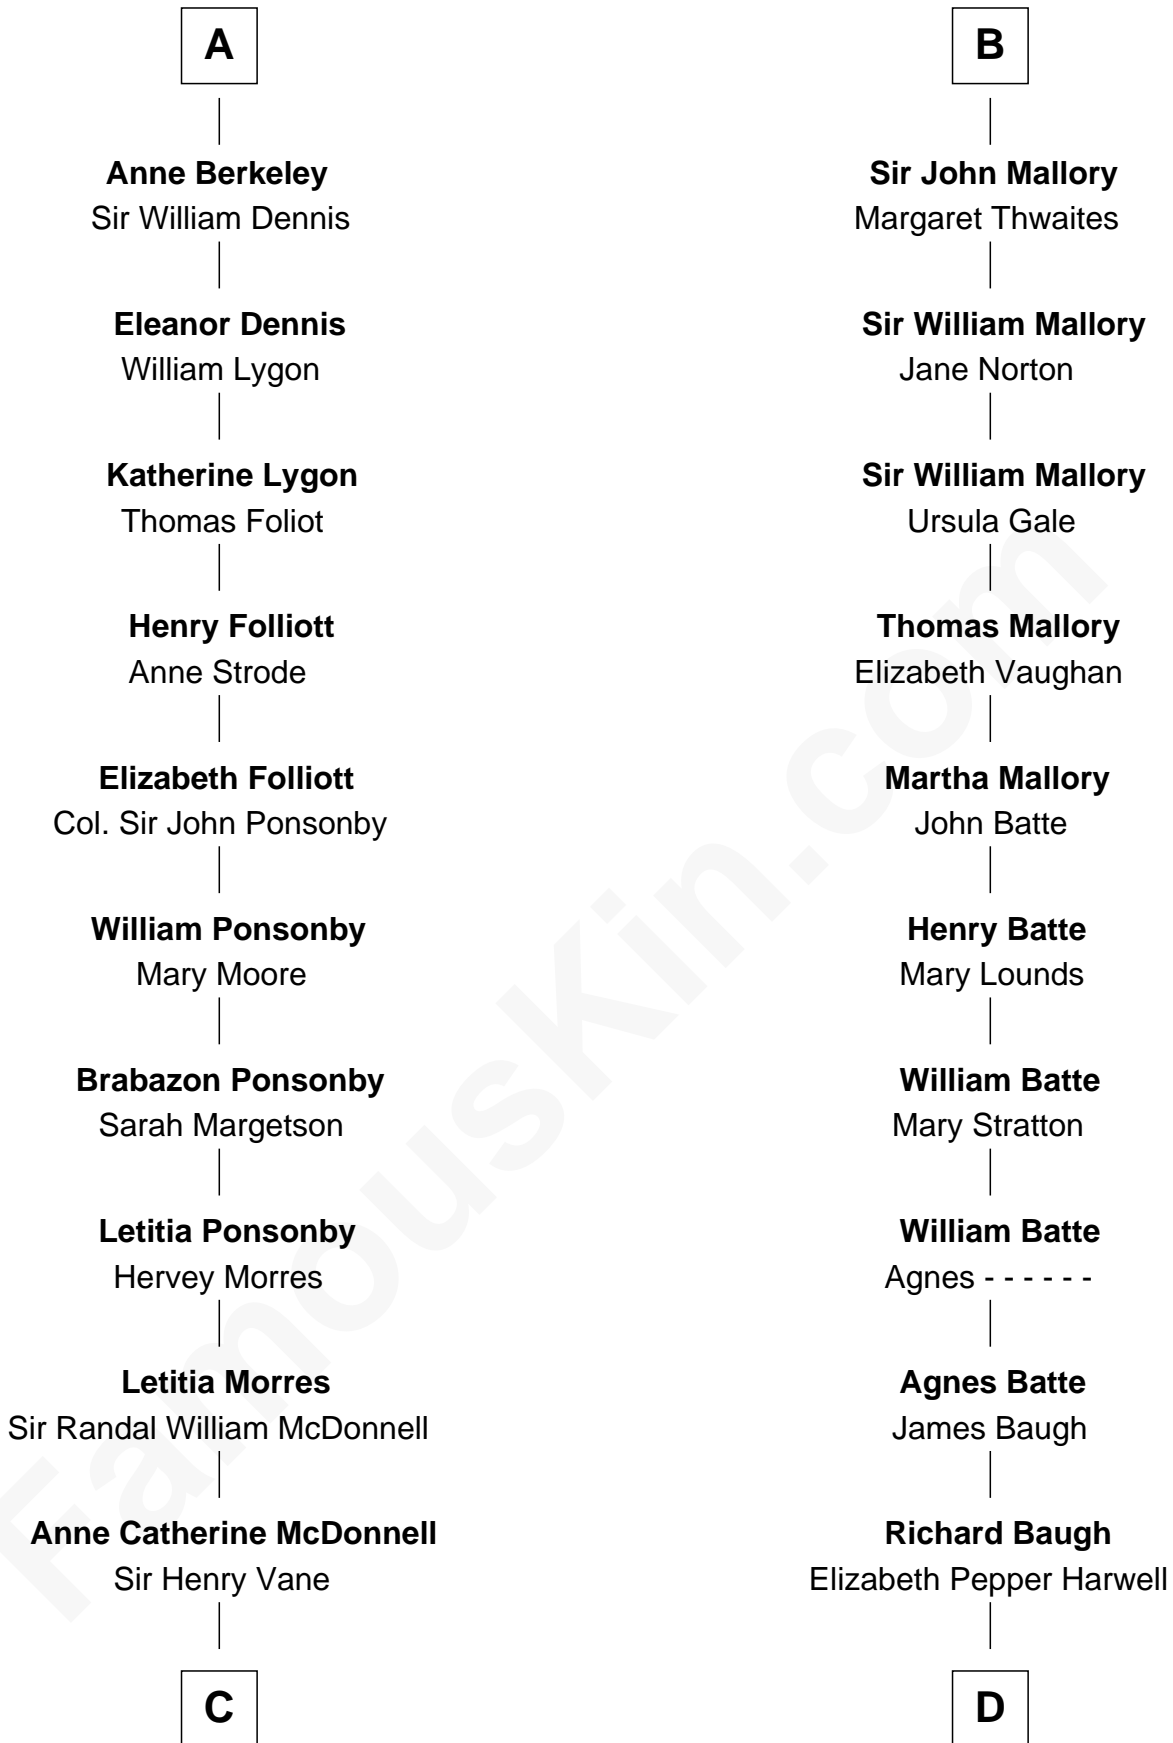

FamousKin.com

Relationship Chart of

Sir Winston Churchill

Prime Minister of the United Kingdom

20th cousin 1 time removed of

Liza Minnelli

Singer and Actress

John Fitzalan
Isabel de Mortimer

C

Frances Anne Emily Vane-Tempest

Sir Charles William Stewart

Frances Anne Emily Vane

Sir John Winston Spencer-Churchill

Randolph Henry Spencer-Churchill

Jeanette Jerome

Sir Winston Churchill

Prime Minister of the United Kingdom

D

John Aldridge Baugh

Mary Ann Marable

Elizabeth Baugh

William Tecumseh Gumm

Francis Avent Gumm

Ethel Marian Milne