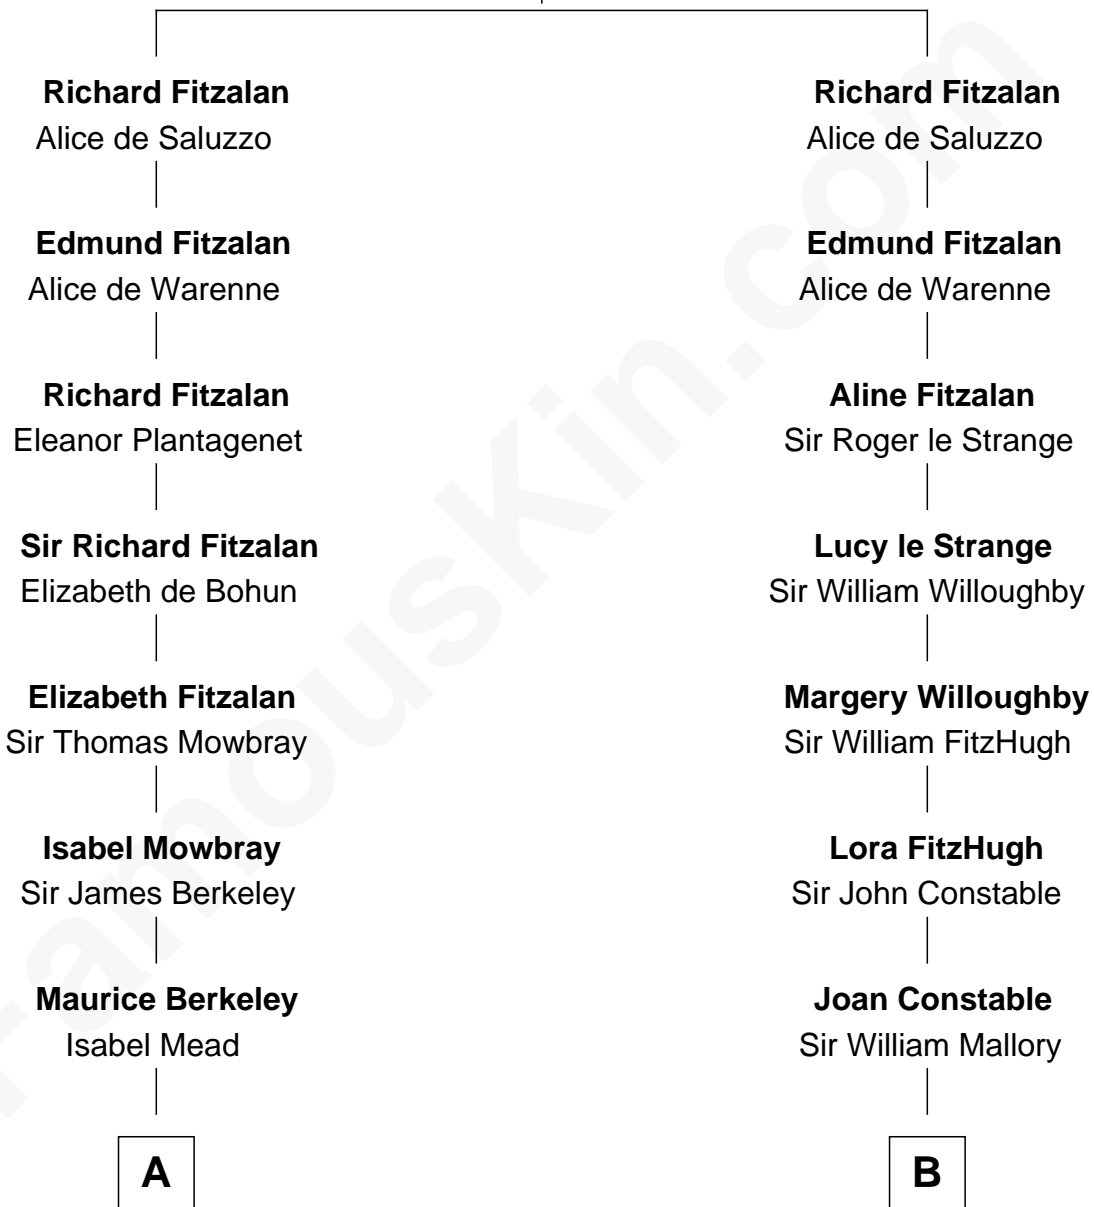

FamousKin.com

Relationship Chart of

Sir Winston Churchill

Prime Minister of the United Kingdom

20th cousin 1 time removed of

Liza Minnelli

Singer and Actress

John Fitzalan
Isabel de Mortimer

C

Frances Anne Emily Vane-Tempest

Sir Charles William Stewart

Frances Anne Emily Vane

Sir John Winston Spencer-Churchill

Randolph Henry Spencer-Churchill

Jeanette Jerome

Sir Winston Churchill