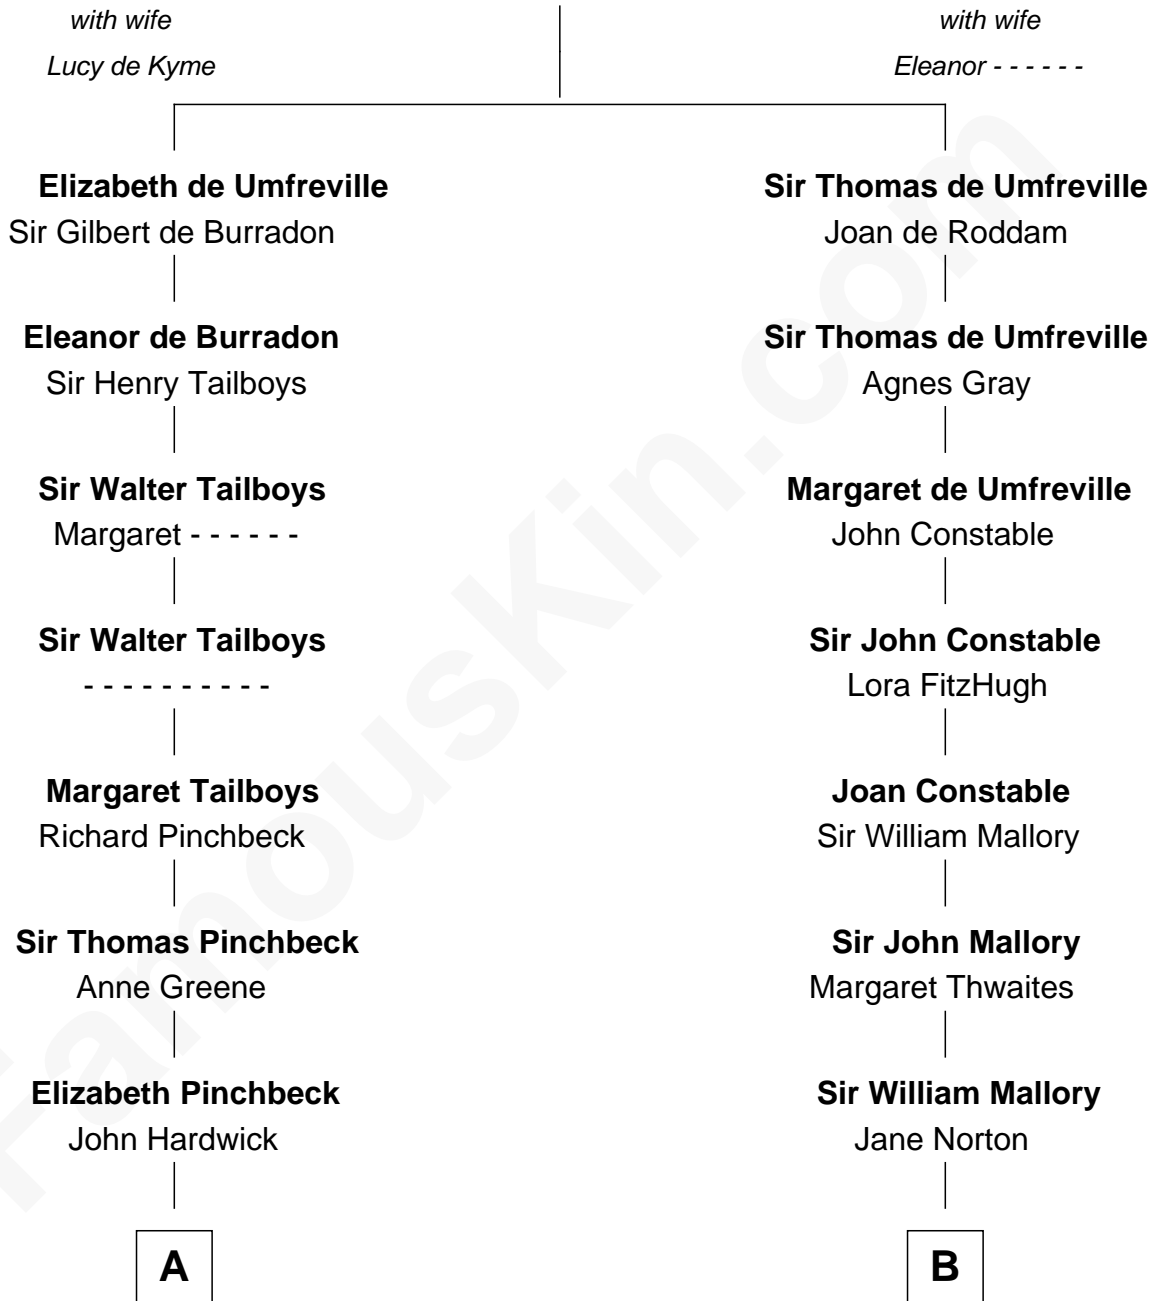

## Relationship Chart of

### Sir Winston Churchill

*Prime Minister of the United Kingdom*

18th cousin 3 times removed of

**Judy Garland**

*Singer and Movie Actress*

### Sir Robert de Umfreville

**C**

**George Spencer**  
Susan Stewart

**Sir George Spencer-Churchill**  
Jane Stewart

**Sir John Winston Spencer-Churchill**  
Frances Anne Emily Vane

**Randolph Henry Spencer-Churchill**  
Jeanette Jerome