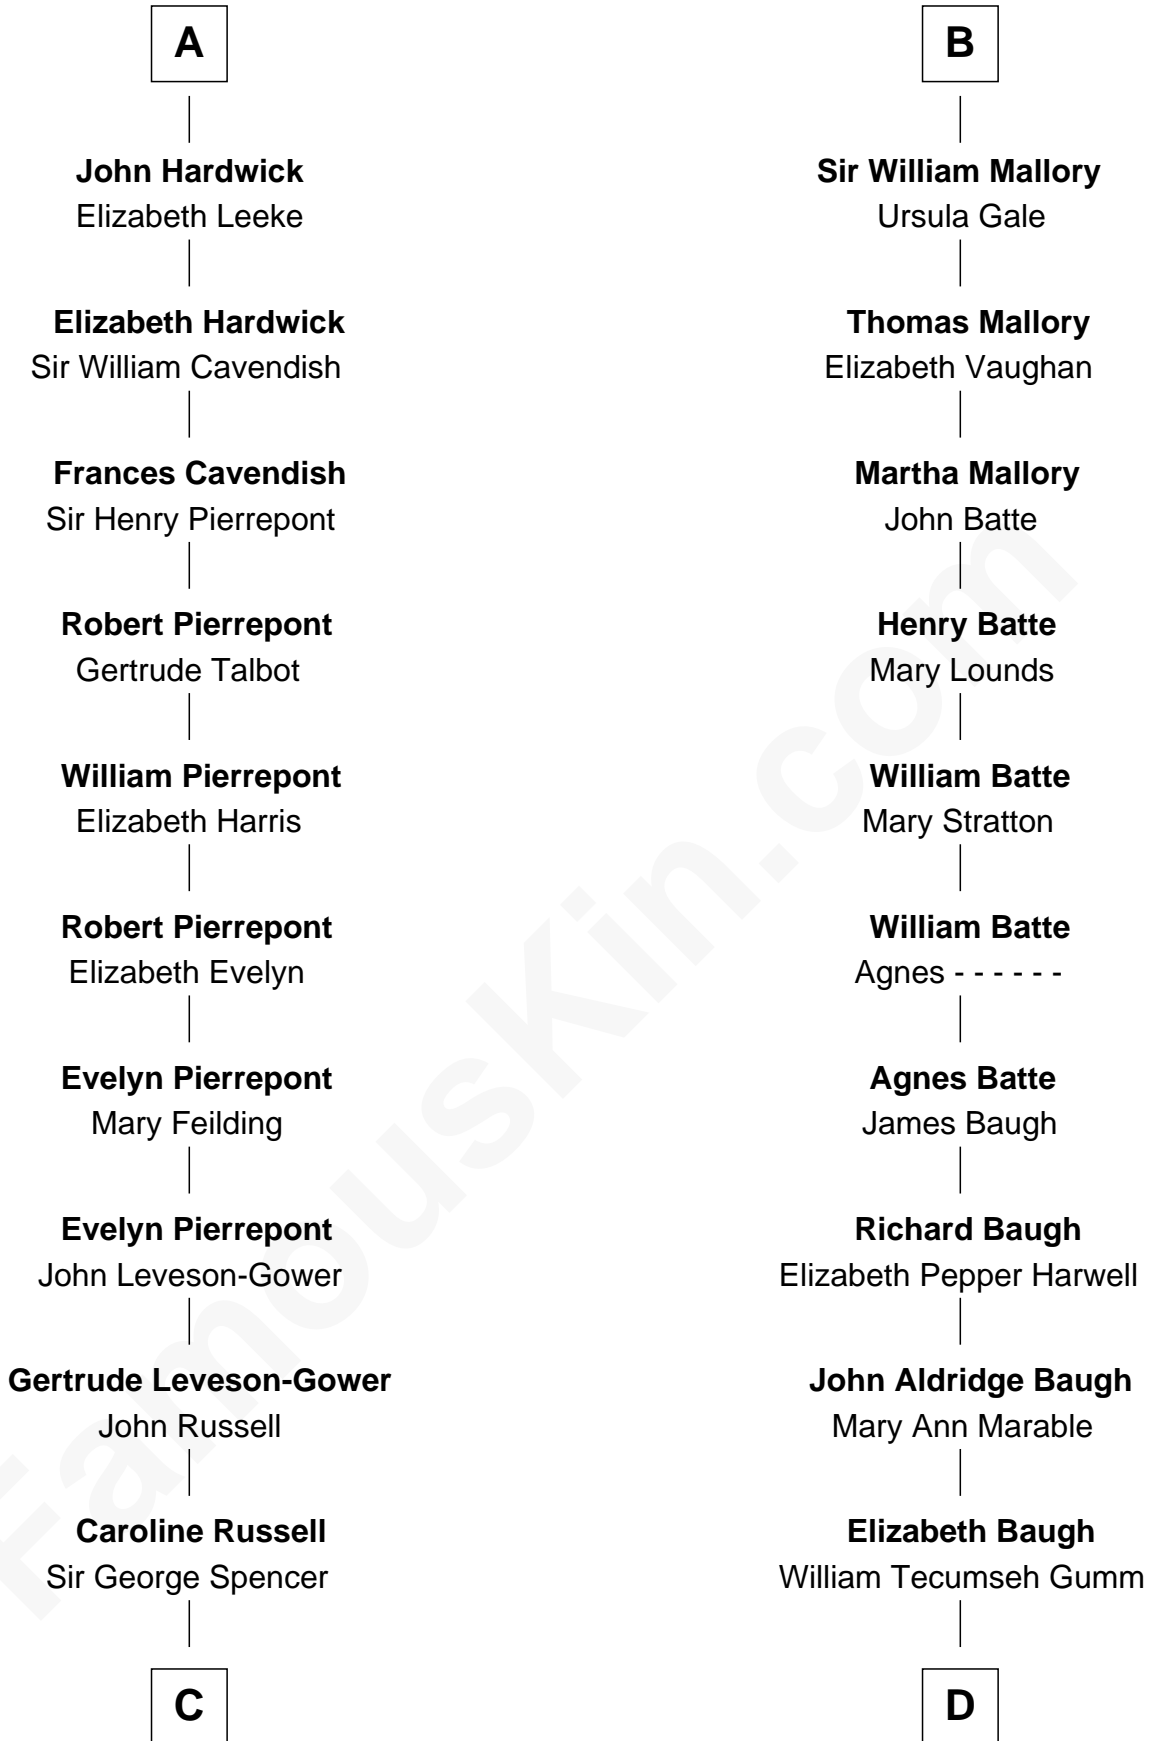

## Relationship Chart of

### Sir Winston Churchill

*Prime Minister of the United Kingdom*

18th cousin 3 times removed of

**Judy Garland**

*Singer and Movie Actress*

### Sir Robert de Umfreville

**C**

**George Spencer**  
Susan Stewart

**Sir George Spencer-Churchill**  
Jane Stewart

**Sir John Winston Spencer-Churchill**  
Frances Anne Emily Vane

**Randolph Henry Spencer-Churchill**  
Jeanette Jerome