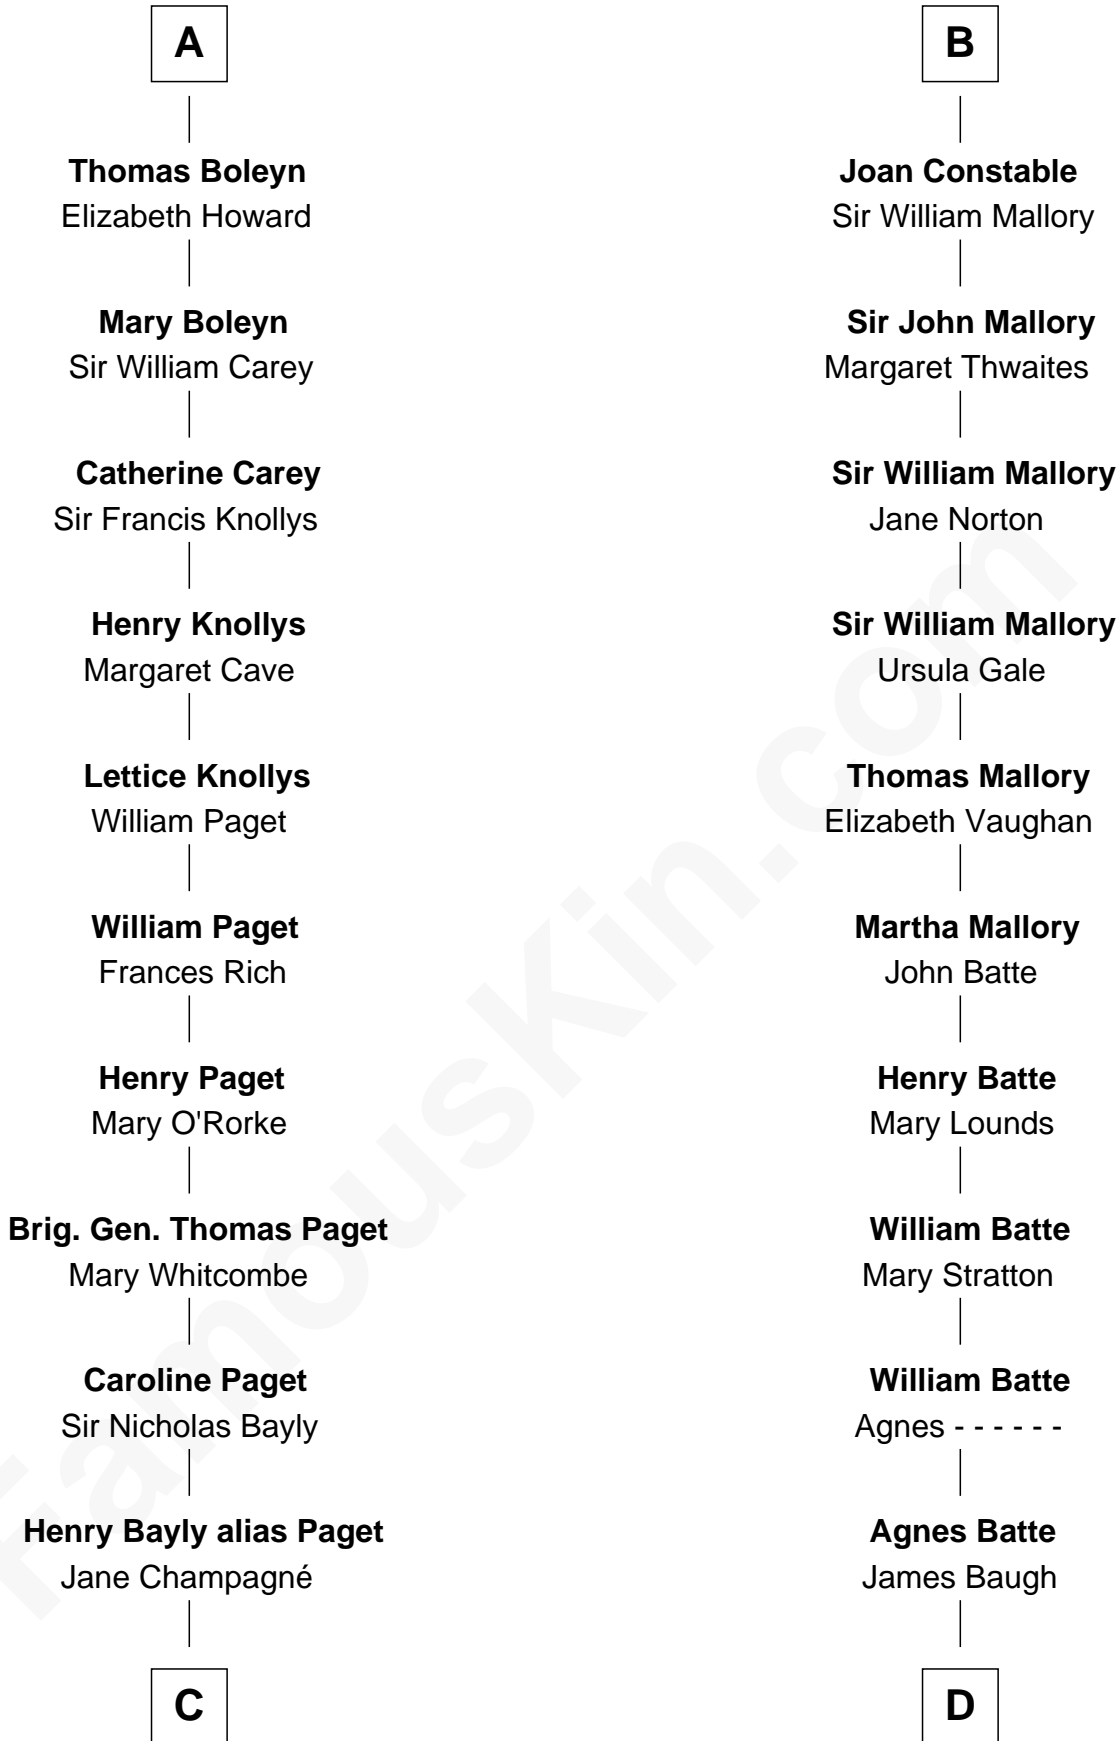

FamousKin.com

Relationship Chart of

Sir Winston Churchill

Prime Minister of the United Kingdom

21st cousin of

Judy Garland

Singer and Movie Actress

C

Jane Paget
George Stewart

Jane Stewart
Sir George Spencer-Churchill

Sir John Winston Spencer-Churchill
Frances Anne Emily Vane

Randolph Henry Spencer-Churchill
Jeanette Jerome

Sir Winston Churchill
Prime Minister of the United Kingdom