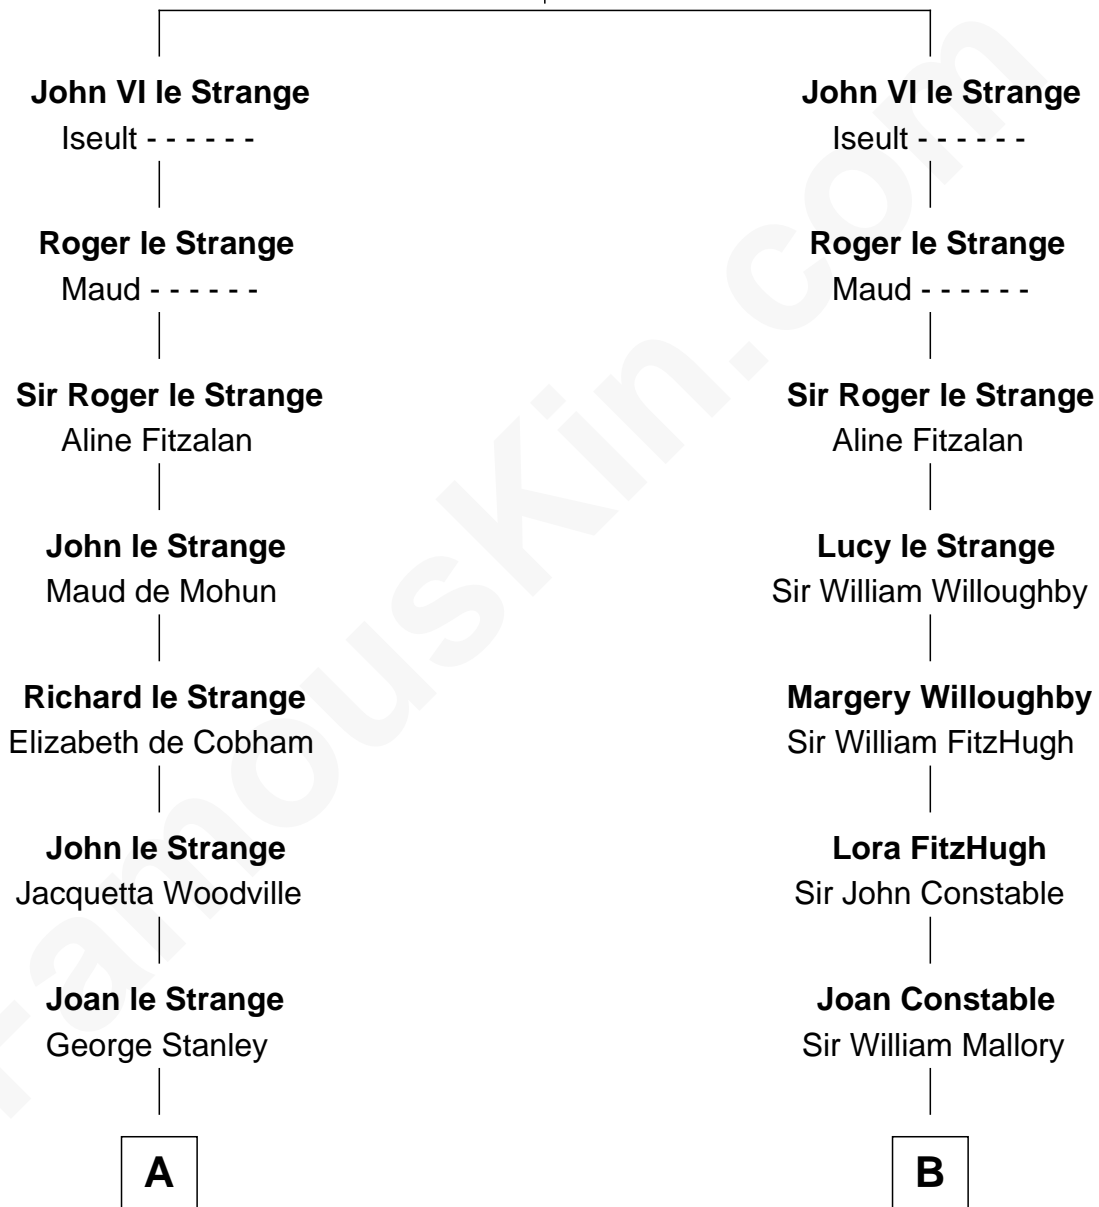

FamousKin.com

Relationship Chart of

Sir Winston Churchill

Prime Minister of the United Kingdom

20th cousin 1 time removed of

Judy Garland

Singer and Movie Actress

John V le Strange

Maud de Walton

C

George Spencer
Susan Stewart

Sir George Spencer-Churchill
Jane Stewart

Sir John Winston Spencer-Churchill
Frances Anne Emily Vane

Randolph Henry Spencer-Churchill
Jeanette Jerome

Sir Winston Churchill
Prime Minister of the United Kingdom