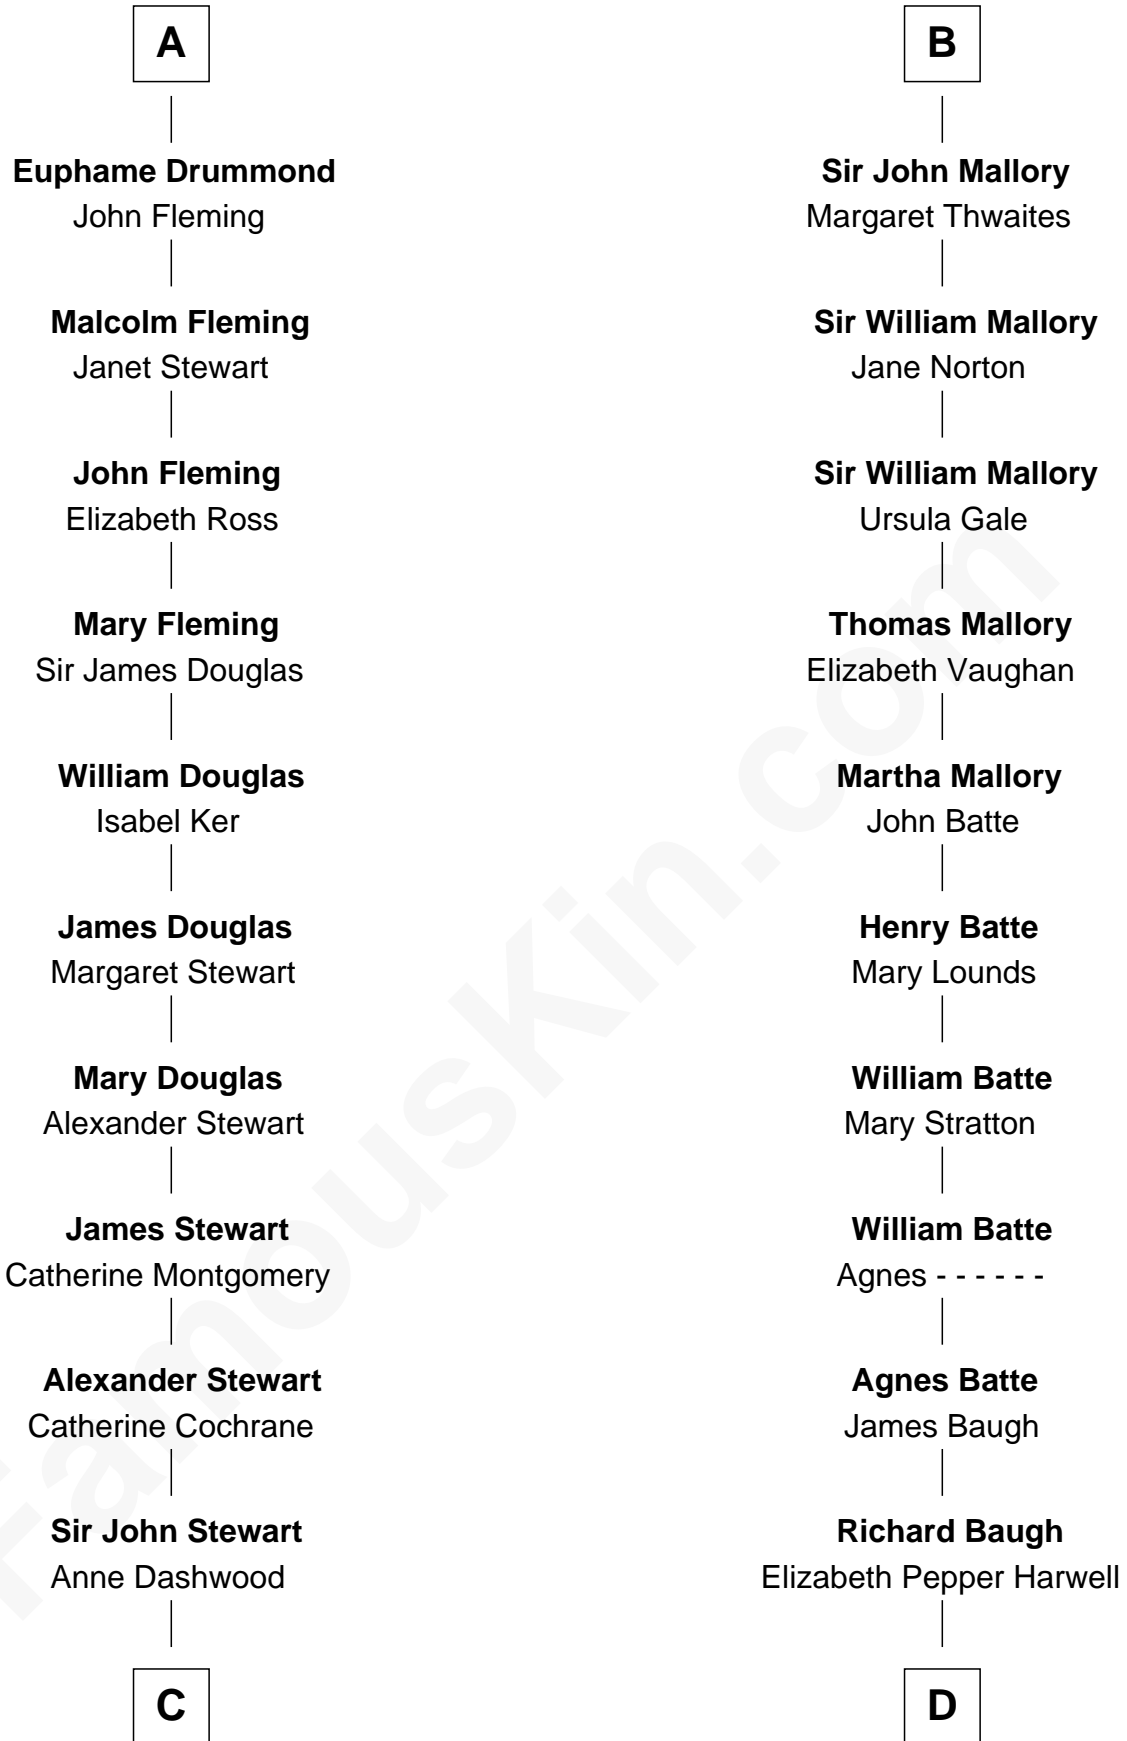

FamousKin.com

Relationship Chart of

Sir Winston Churchill

Prime Minister of the United Kingdom

20th cousin 1 time removed of

Judy Garland

Singer and Movie Actress

C

Susan Stewart
George Spencer

Sir George Spencer-Churchill
Jane Stewart

Sir John Winston Spencer-Churchill
Frances Anne Emily Vane

Randolph Henry Spencer-Churchill
Jeanette Jerome

Sir Winston Churchill
Prime Minister of the United Kingdom