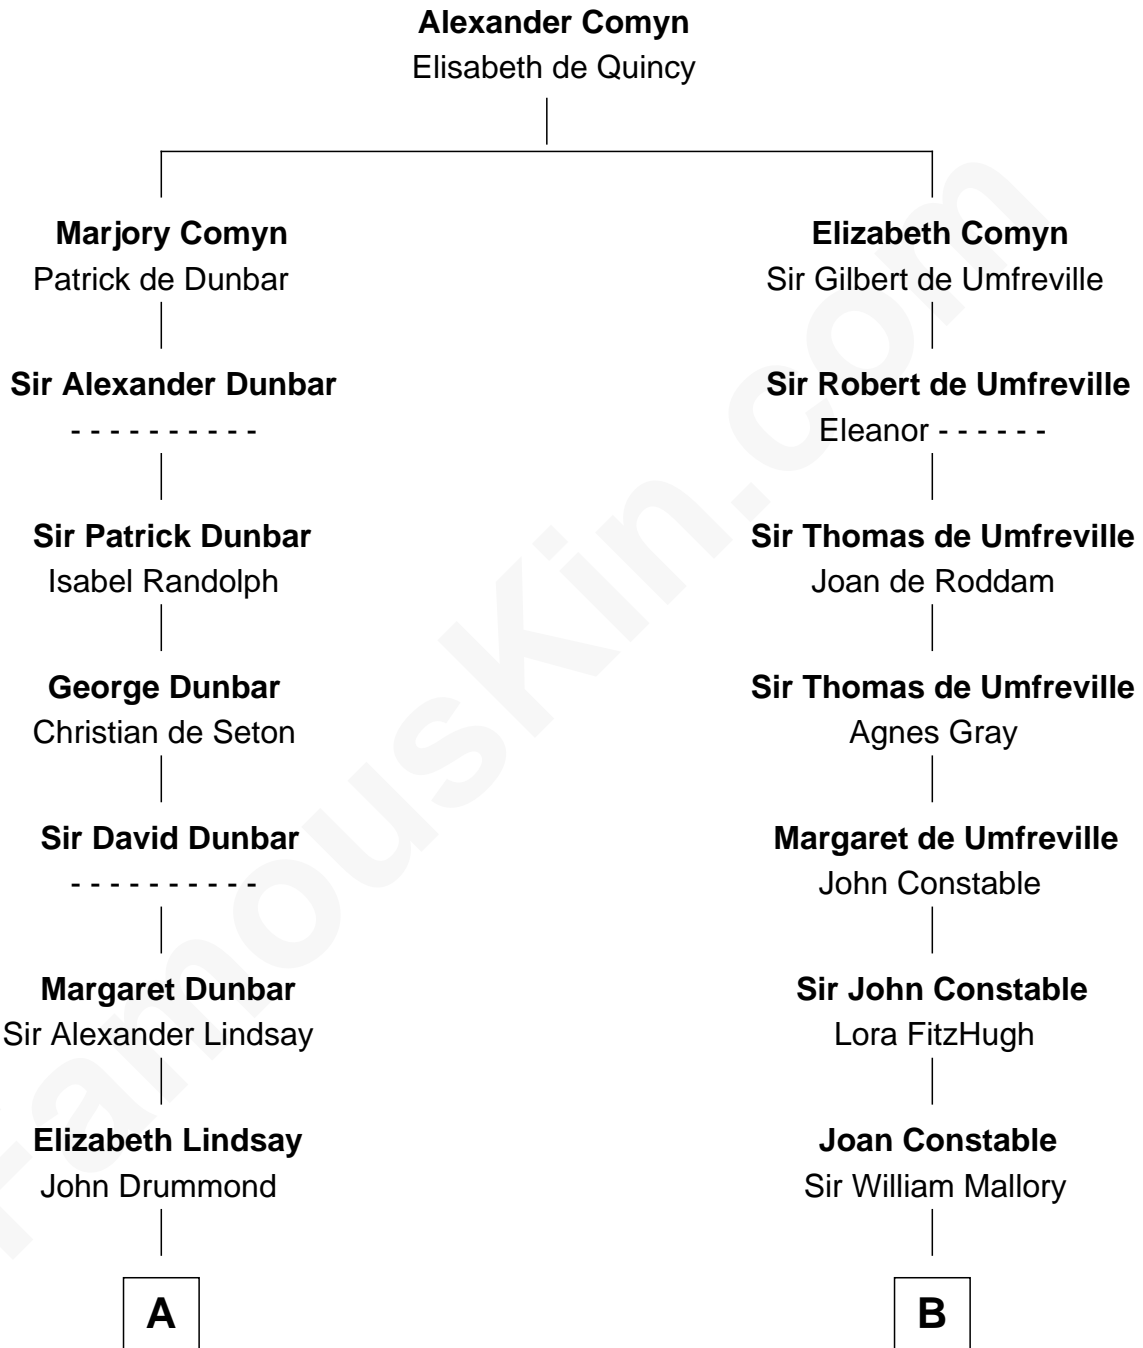

FamousKin.com

Relationship Chart of

Sir Winston Churchill

Prime Minister of the United Kingdom

20th cousin 1 time removed of

Judy Garland

Singer and Movie Actress

C

Susan Stewart
George Spencer

Sir George Spencer-Churchill
Jane Stewart

Sir John Winston Spencer-Churchill
Frances Anne Emily Vane

Randolph Henry Spencer-Churchill
Jeanette Jerome

Sir Winston Churchill
Prime Minister of the United Kingdom