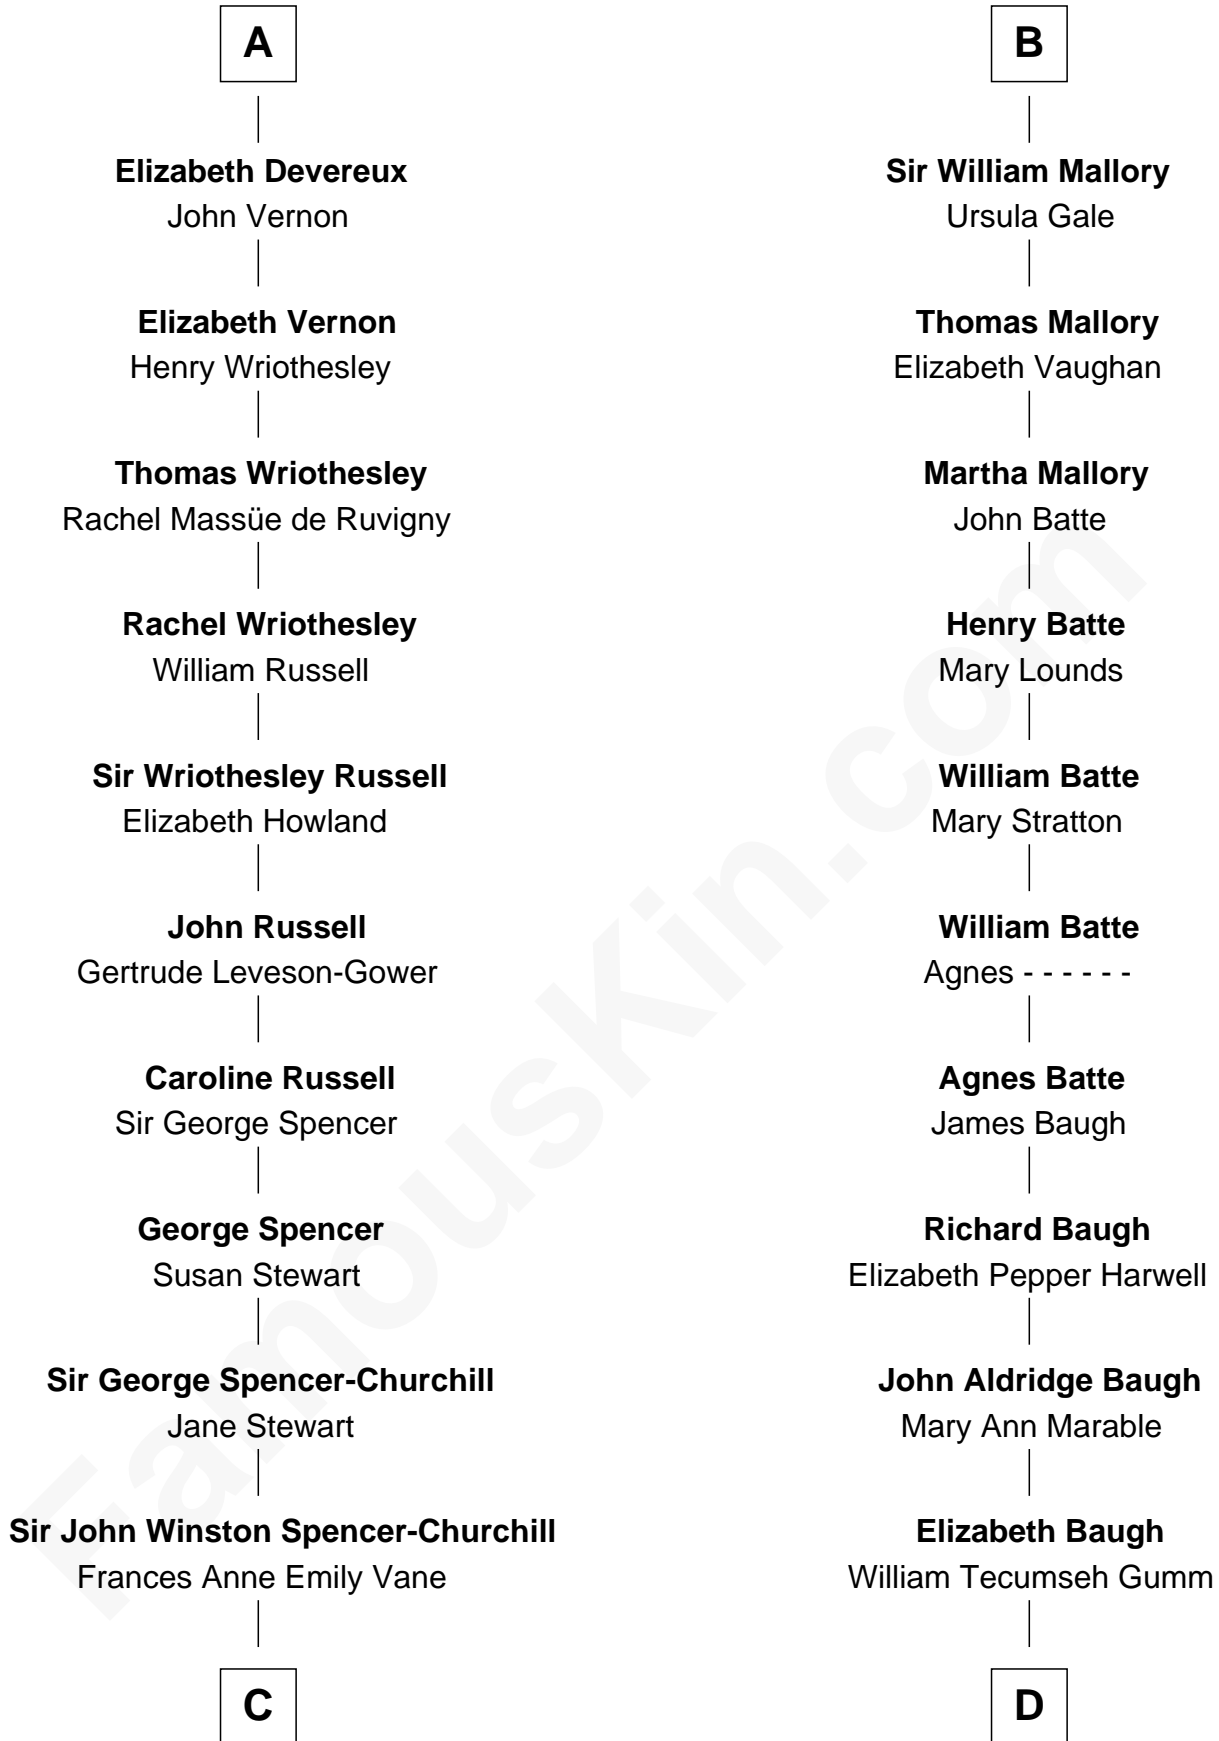

## Relationship Chart of

**Sir Winston Churchill**

*Prime Minister of the United Kingdom*

18th cousin of

**Judy Garland**

*Singer and Movie Actress*

**Sir John Grey**

*with wife*  
*Katherine FitzAlan*

Margaret Thwaites

**Dorothy Hastings**

Sir Richard Devereux

**Sir William Mallory**

Jane Norton

**A**

**B**

**C**

**Randolph Henry Spencer-Churchill**

Jeanette Jerome

**Sir Winston Churchill**

*Prime Minister of the United Kingdom*

**D**

**Francis Avent Gumm**

Ethel Marian Milne

**Judy Garland**