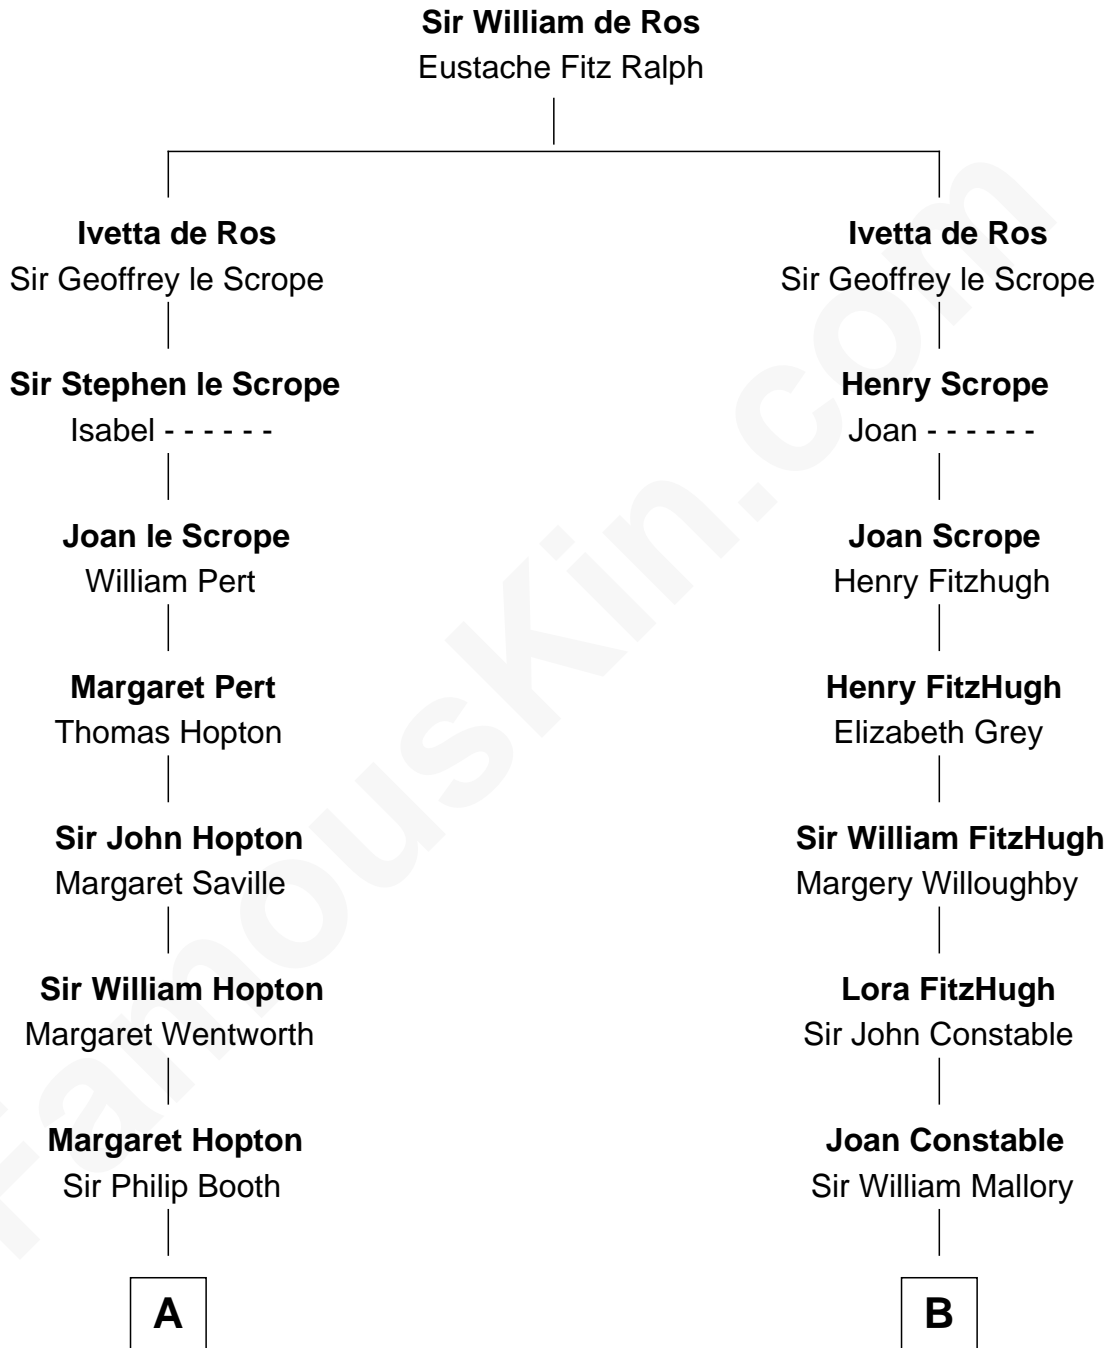

## Relationship Chart of

### Sir Winston Churchill

Prime Minister of the United Kingdom

20th cousin 1 time removed of

**Judy Garland**

Singer and Movie Actress

**C**

**George Spencer**  
Susan Stewart

**Sir George Spencer-Churchill**  
Jane Stewart