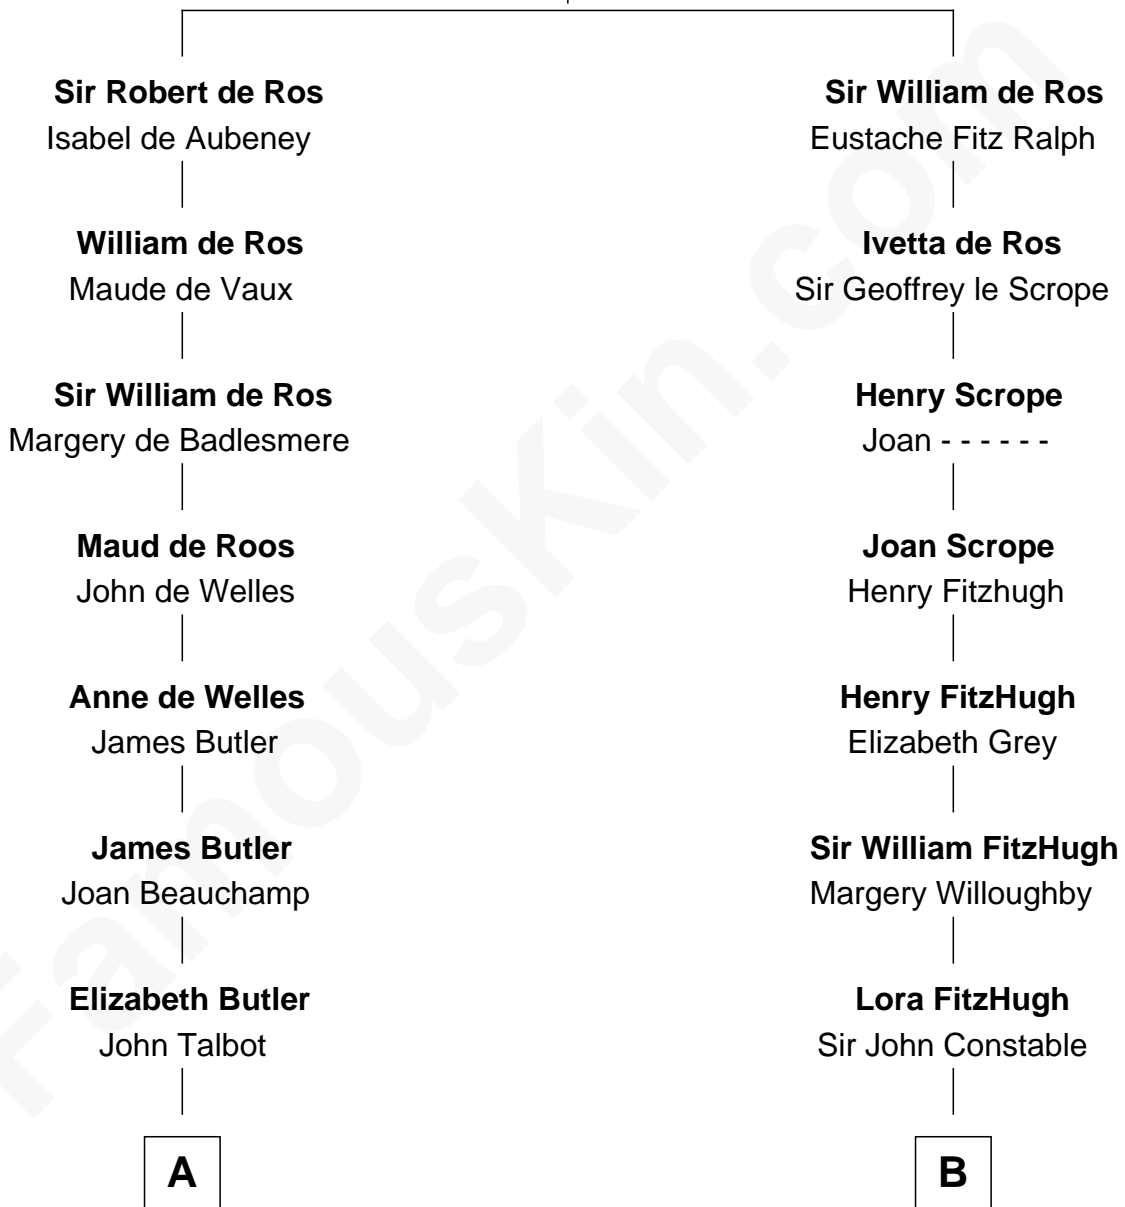

## Relationship Chart of

### Sir Winston Churchill

*Prime Minister of the United Kingdom*

21st cousin of

### Judy Garland

*Singer and Movie Actress*

**Sir William de Ros**

Lucy FitzPiers

**C**

**George Spencer**  
Susan Stewart

**Sir George Spencer-Churchill**  
Jane Stewart

**Sir John Winston Spencer-Churchill**  
Frances Anne Emily Vane

**Randolph Henry Spencer-Churchill**  
Jeanette Jerome

**Sir Winston Churchill**  
*Prime Minister of the United Kingdom*

**D**

**Richard Baugh**  
Elizabeth Pepper Harwell

**John Aldridge Baugh**  
Mary Ann Marable