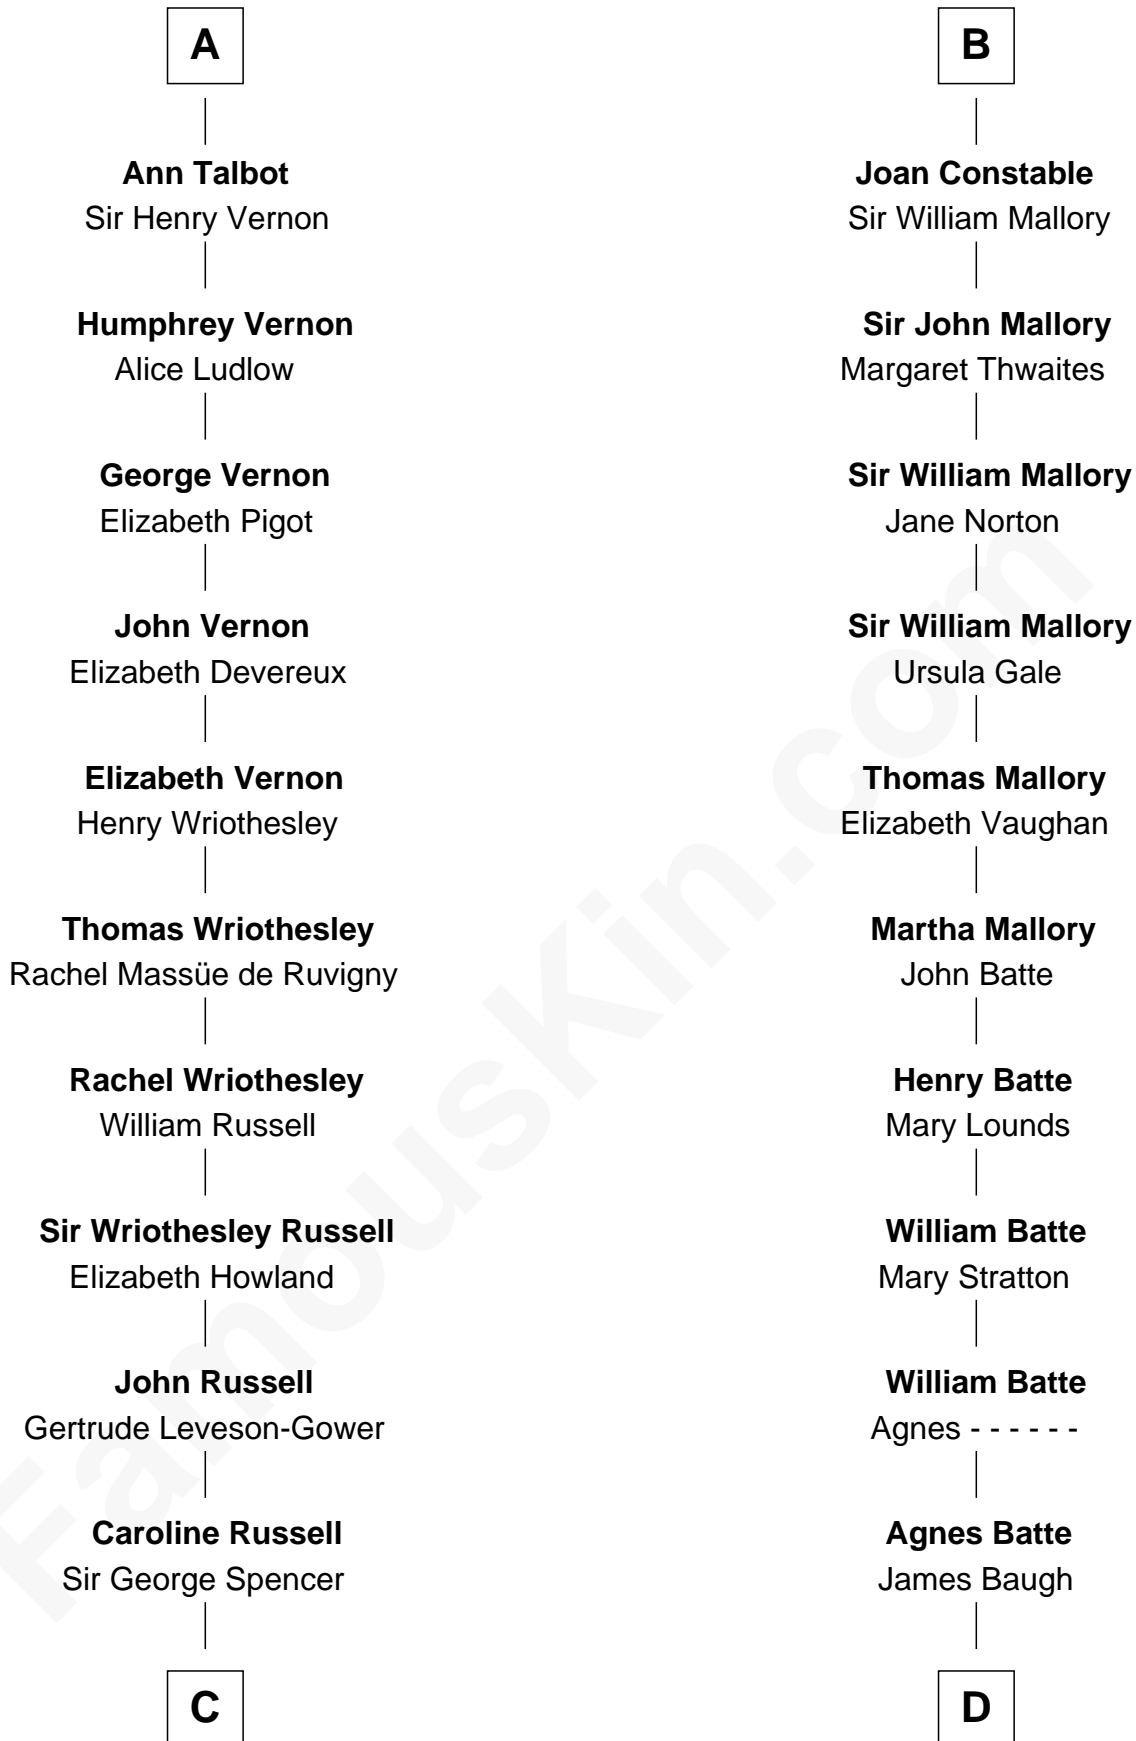

## Relationship Chart of

### Sir Winston Churchill

*Prime Minister of the United Kingdom*

21st cousin of

### Judy Garland

*Singer and Movie Actress*

**Sir William de Ros**

Lucy FitzPiers

**C**

**George Spencer**  
Susan Stewart

**Sir George Spencer-Churchill**  
Jane Stewart

**Sir John Winston Spencer-Churchill**  
Frances Anne Emily Vane

**Randolph Henry Spencer-Churchill**  
Jeanette Jerome

**Sir Winston Churchill**  
*Prime Minister of the United Kingdom*

**D**

**Richard Baugh**  
Elizabeth Pepper Harwell

**John Aldridge Baugh**  
Mary Ann Marable