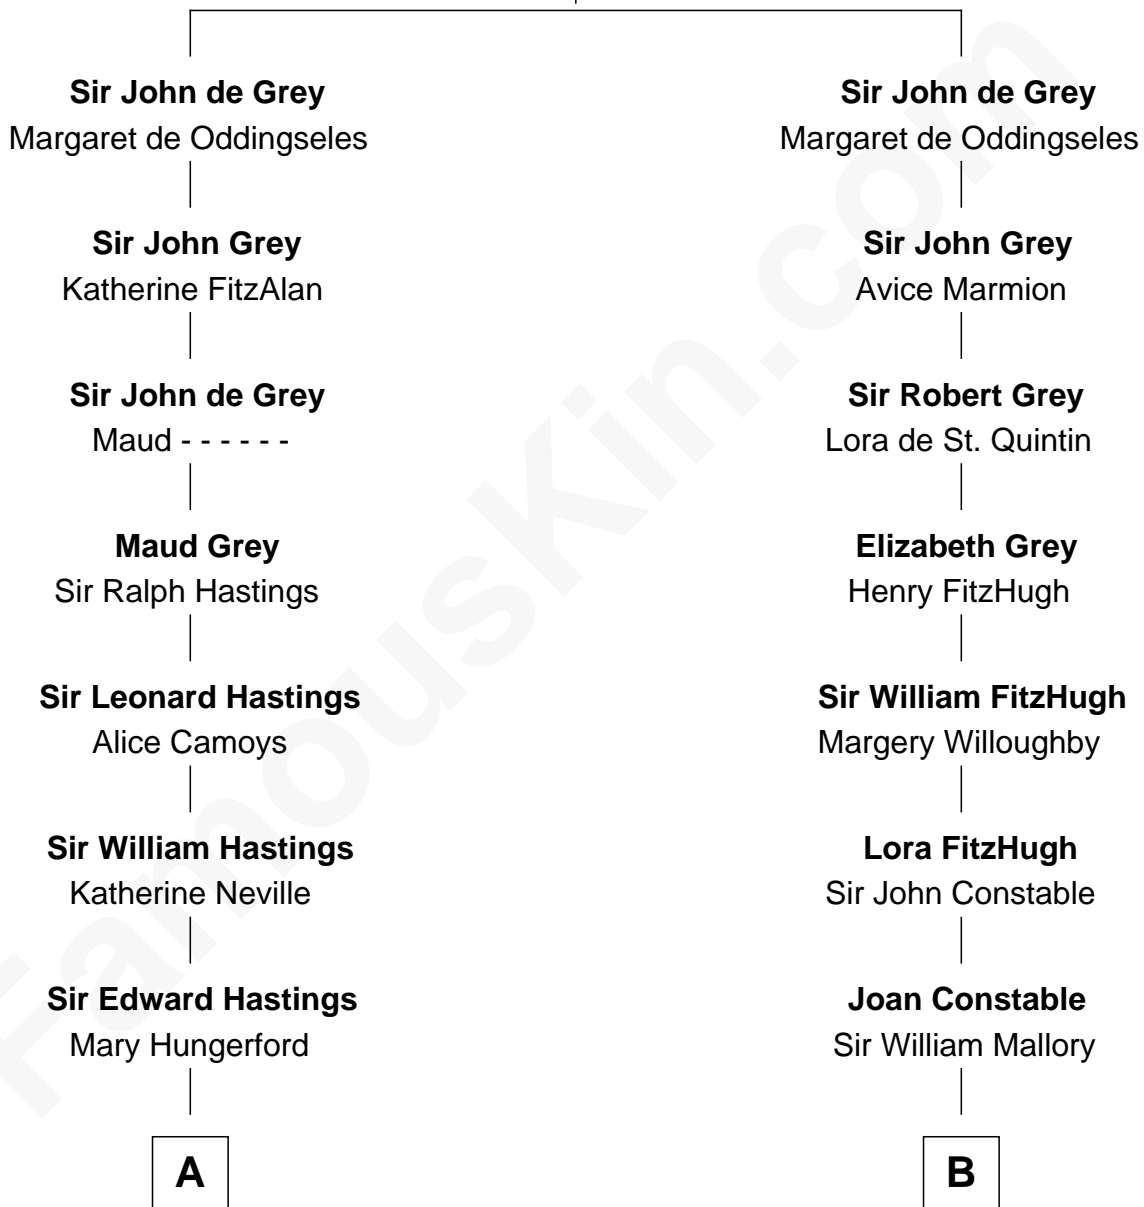

FamousKin.com

Relationship Chart of

Sir Winston Churchill

Prime Minister of the United Kingdom

20th cousin of

Judy Garland

Singer and Movie Actress

Robert de Grey
Joan Valoines

C

Sir George Spencer-Churchill

Jane Stewart

Sir John Winston Spencer-Churchill

Frances Anne Emily Vane

Randolph Henry Spencer-Churchill

Jeanette Jerome

Sir Winston Churchill