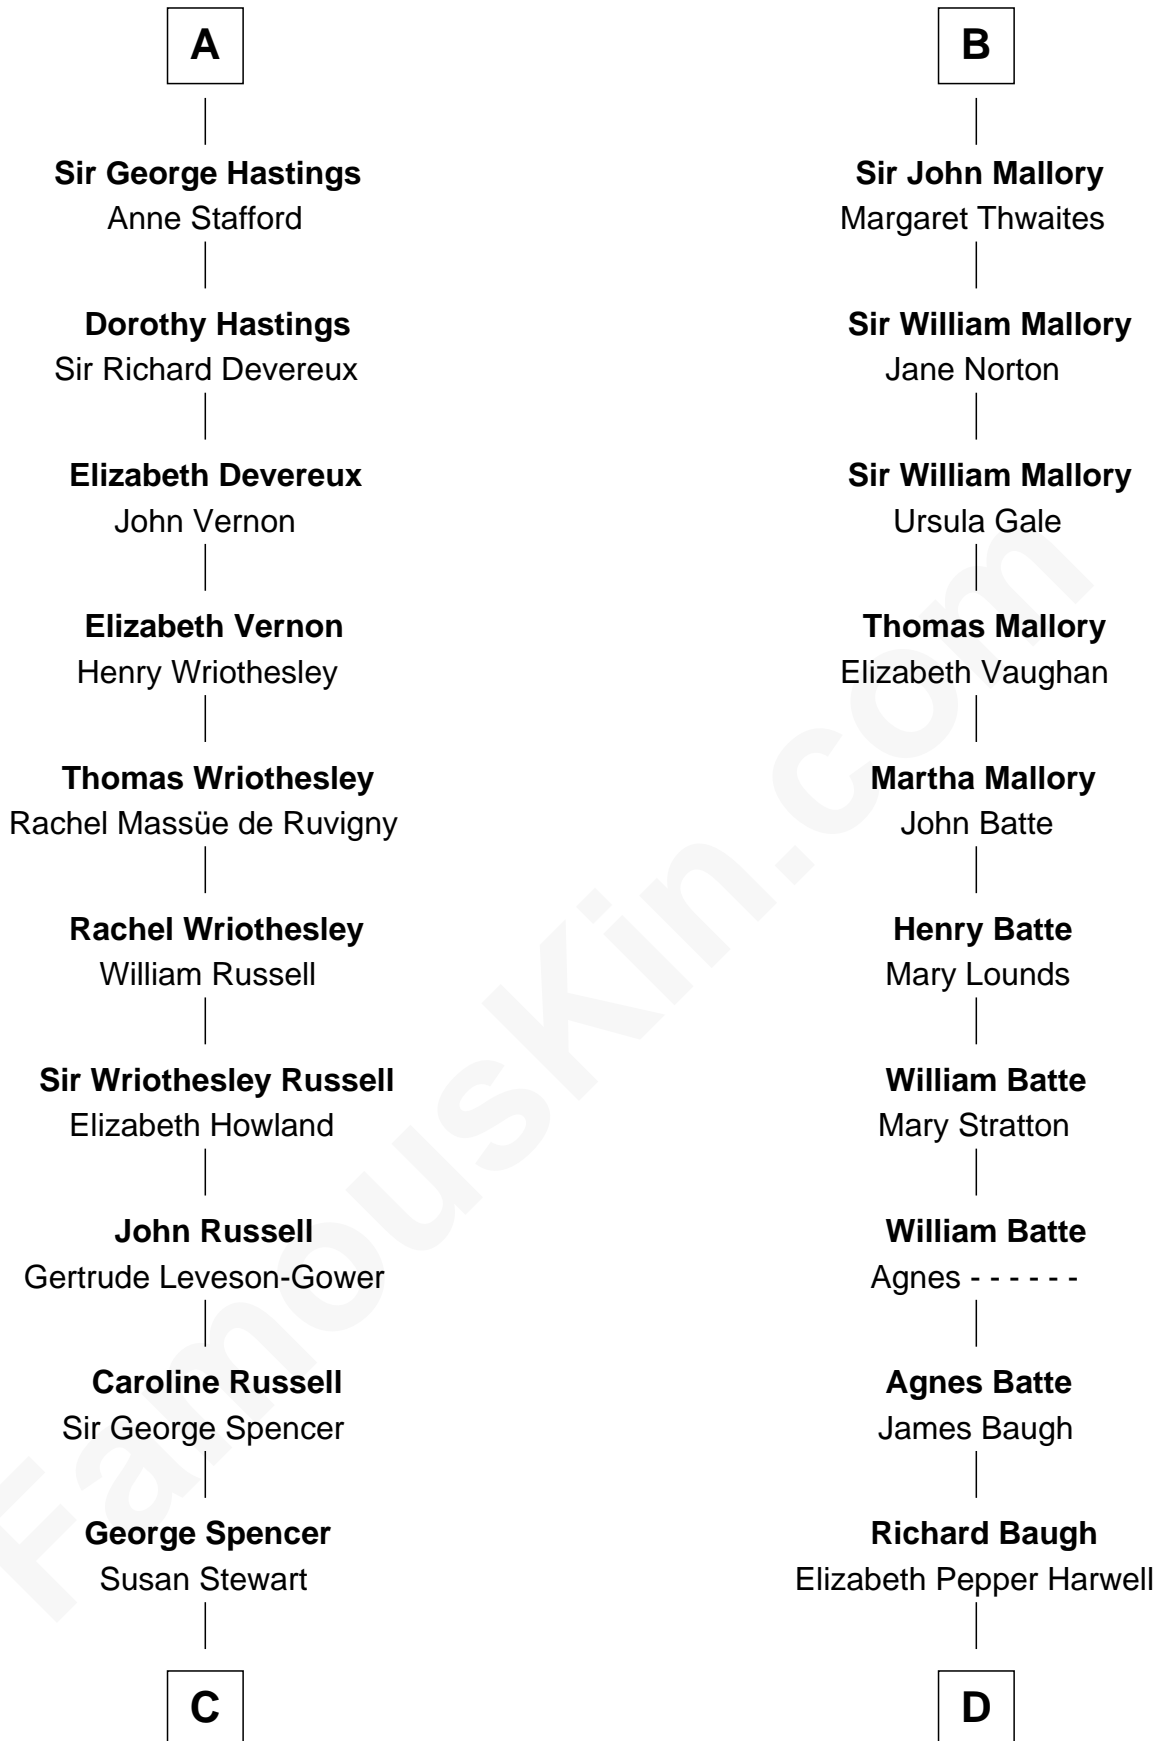

FamousKin.com

Relationship Chart of

Sir Winston Churchill

Prime Minister of the United Kingdom

20th cousin of

Judy Garland

Singer and Movie Actress

Robert de Grey
Joan Valoines

C

Sir George Spencer-Churchill

Jane Stewart

Sir John Winston Spencer-Churchill

Frances Anne Emily Vane

Randolph Henry Spencer-Churchill

Jeanette Jerome

Sir Winston Churchill

Prime Minister of the United Kingdom

D

John Aldridge Baugh

Mary Ann Marable

Elizabeth Baugh

William Tecumseh Gumm

Francis Avent Gumm

Ethel Marian Milne