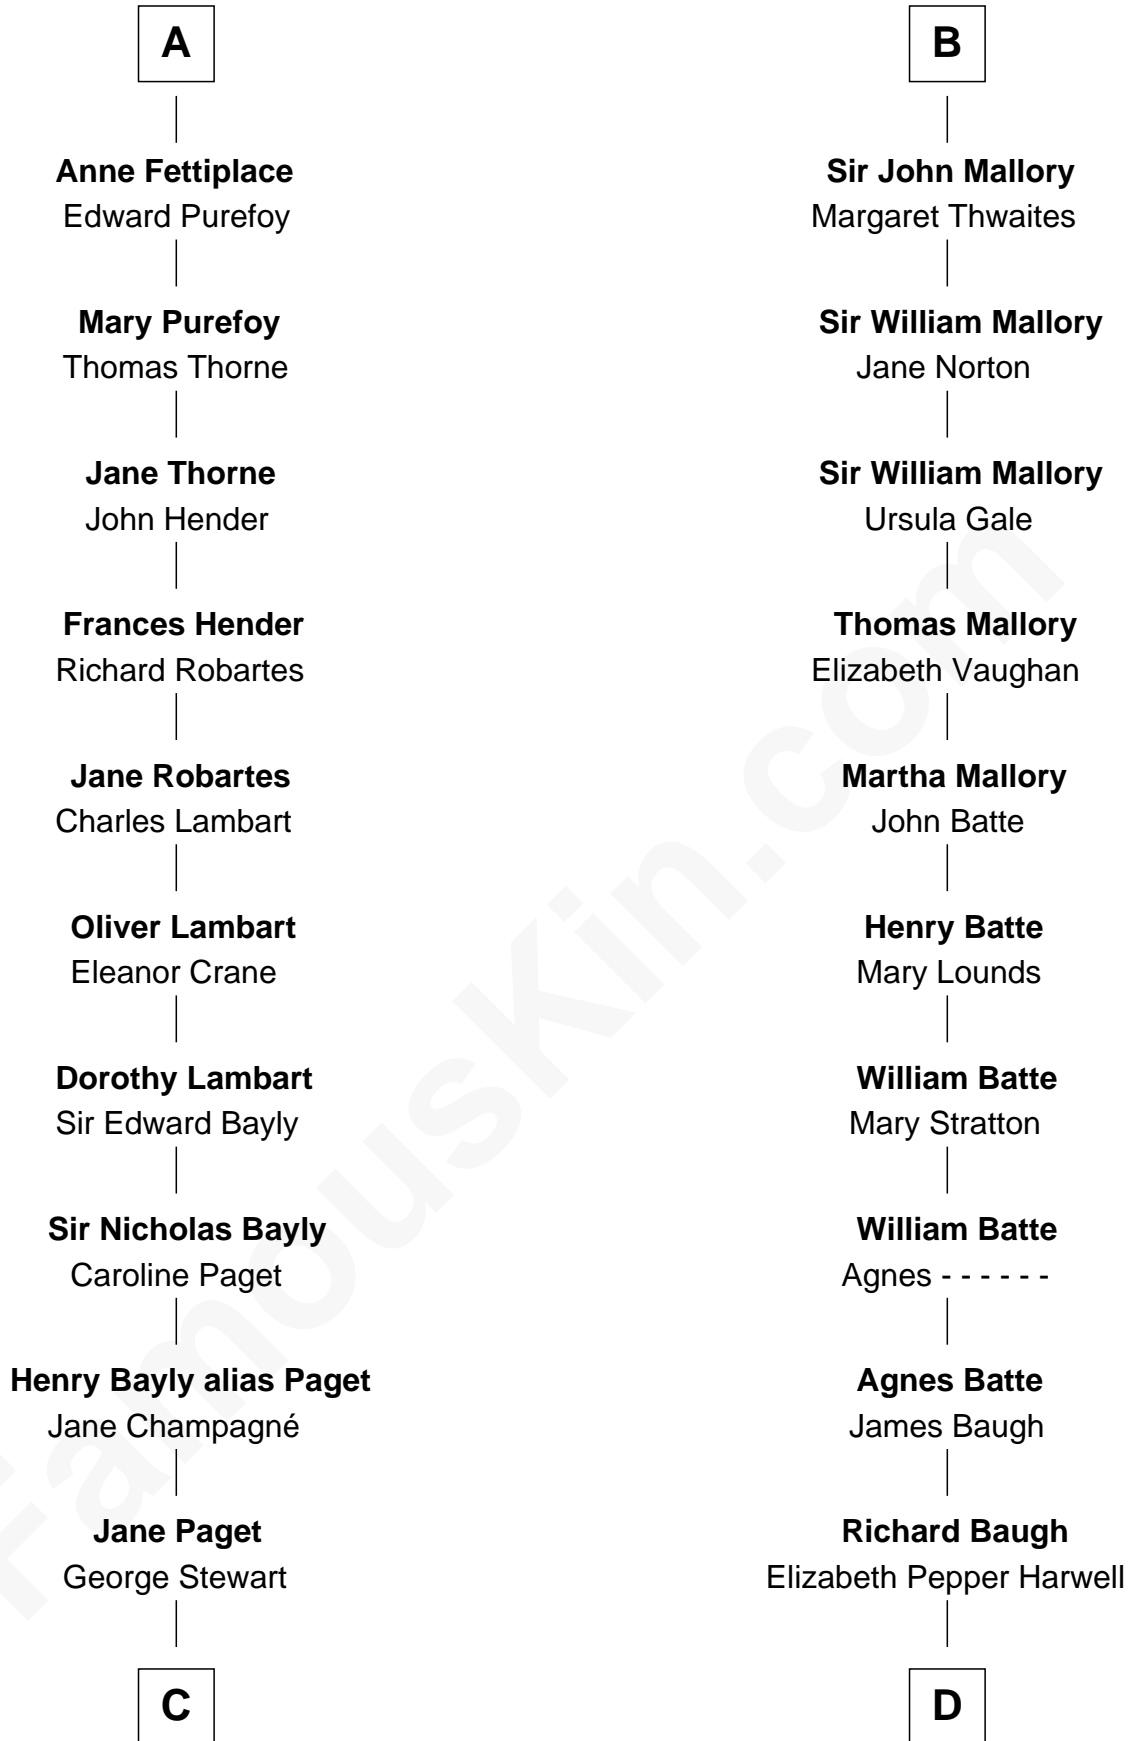

FamousKin.com

Relationship Chart of

Sir Winston Churchill

Prime Minister of the United Kingdom

20th cousin of

Judy Garland

Singer and Movie Actress

Sir Thomas de Furnival

C

Jane Stewart
Sir George Spencer-Churchill

Sir John Winston Spencer-Churchill
Frances Anne Emily Vane

Randolph Henry Spencer-Churchill
Jeanette Jerome

Sir Winston Churchill
Prime Minister of the United Kingdom