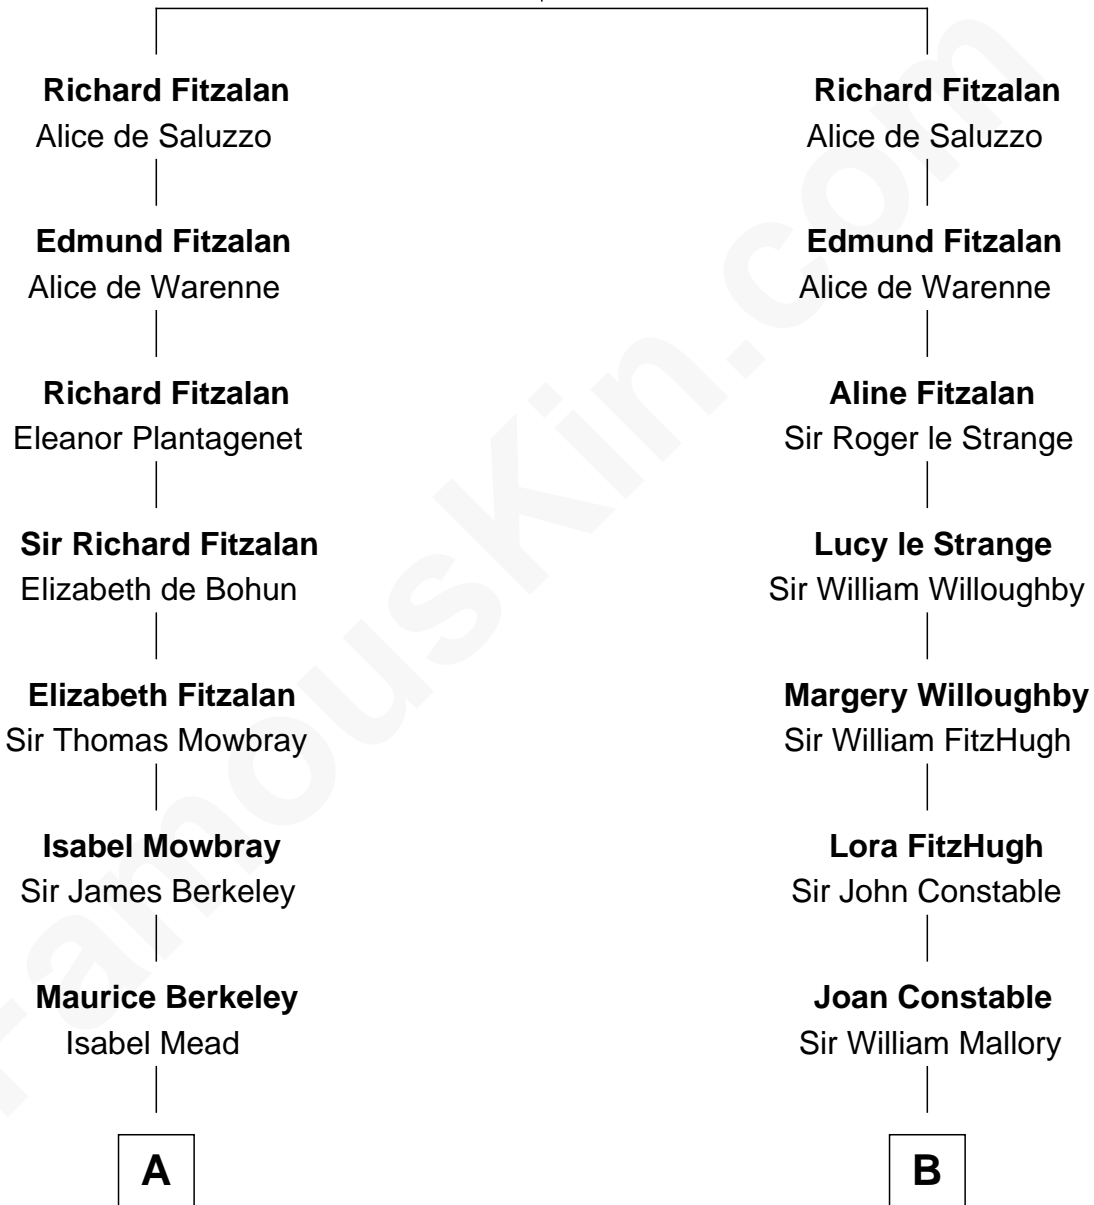

FamousKin.com

Relationship Chart of

Sir Winston Churchill

Prime Minister of the United Kingdom

20th cousin of

Judy Garland

Singer and Movie Actress

John Fitzalan
Isabel de Mortimer

C

Frances Anne Emily Vane-Tempest

Sir Charles William Stewart

Frances Anne Emily Vane

Sir John Winston Spencer-Churchill

Randolph Henry Spencer-Churchill

Jeanette Jerome

Sir Winston Churchill