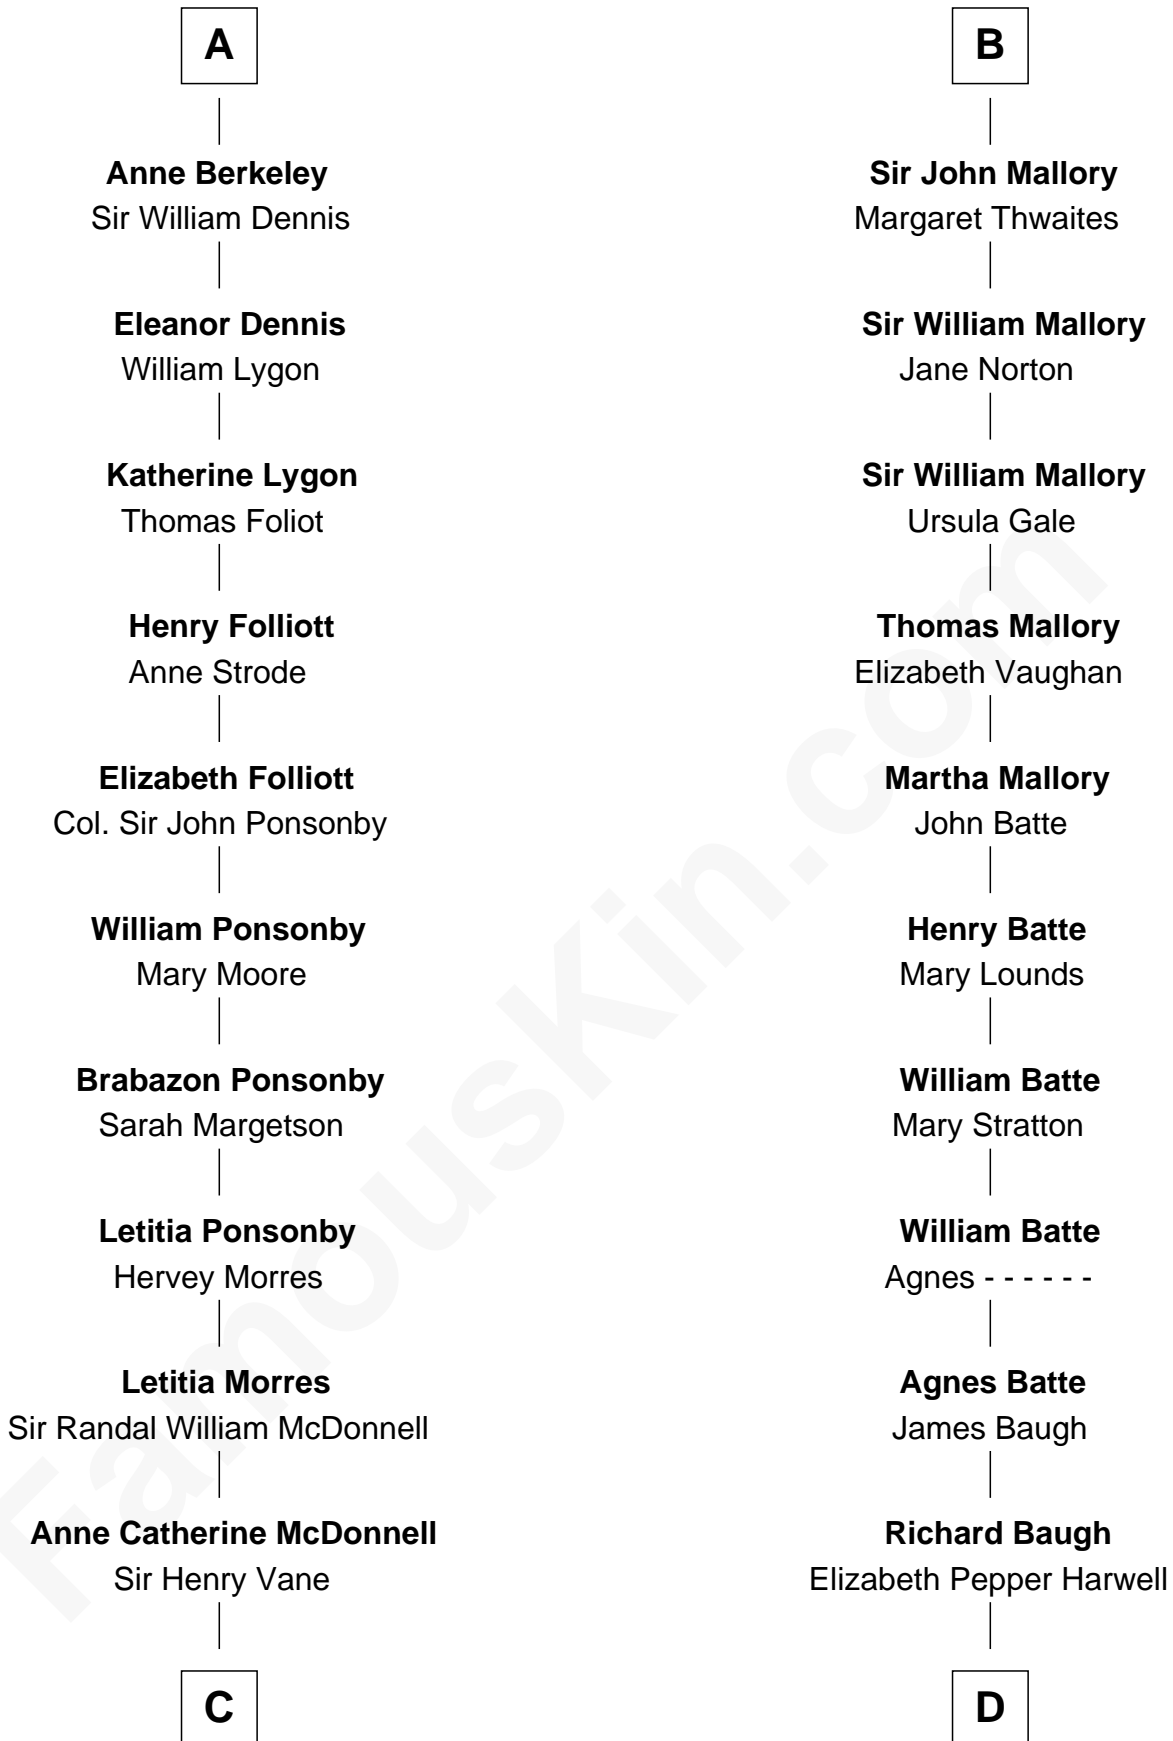

FamousKin.com

Relationship Chart of

Sir Winston Churchill

Prime Minister of the United Kingdom

20th cousin of

Judy Garland

Singer and Movie Actress

John Fitzalan
Isabel de Mortimer

C

Frances Anne Emily Vane-Tempest

Sir Charles William Stewart

Frances Anne Emily Vane

Sir John Winston Spencer-Churchill

Randolph Henry Spencer-Churchill

Jeanette Jerome

Sir Winston Churchill

Prime Minister of the United Kingdom

D

John Aldridge Baugh

Mary Ann Marable

Elizabeth Baugh

William Tecumseh Gumm

Francis Avent Gumm

Ethel Marian Milne