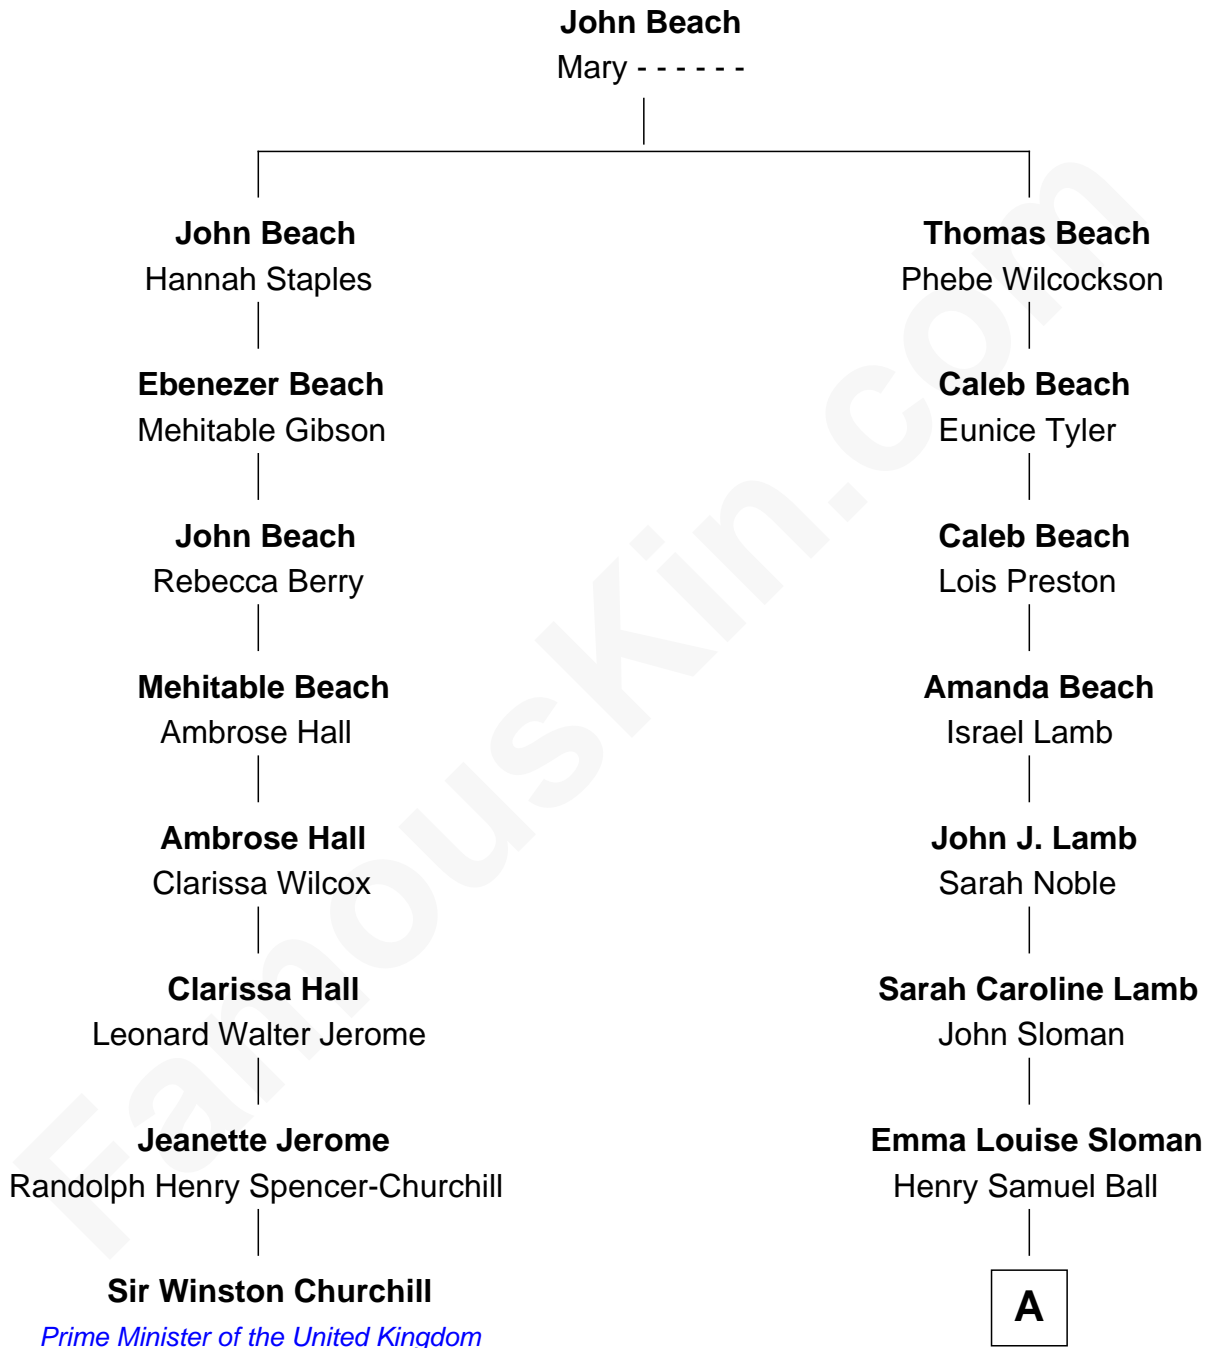

## Relationship Chart of

### Sir Winston Churchill

*Prime Minister of the United Kingdom*

7th cousin 1 time removed of

**William Holden**

*Movie Actor*

A

Mary Blanche Ball  
William Franklin Beedle

William Holden  
*Movie Actor*