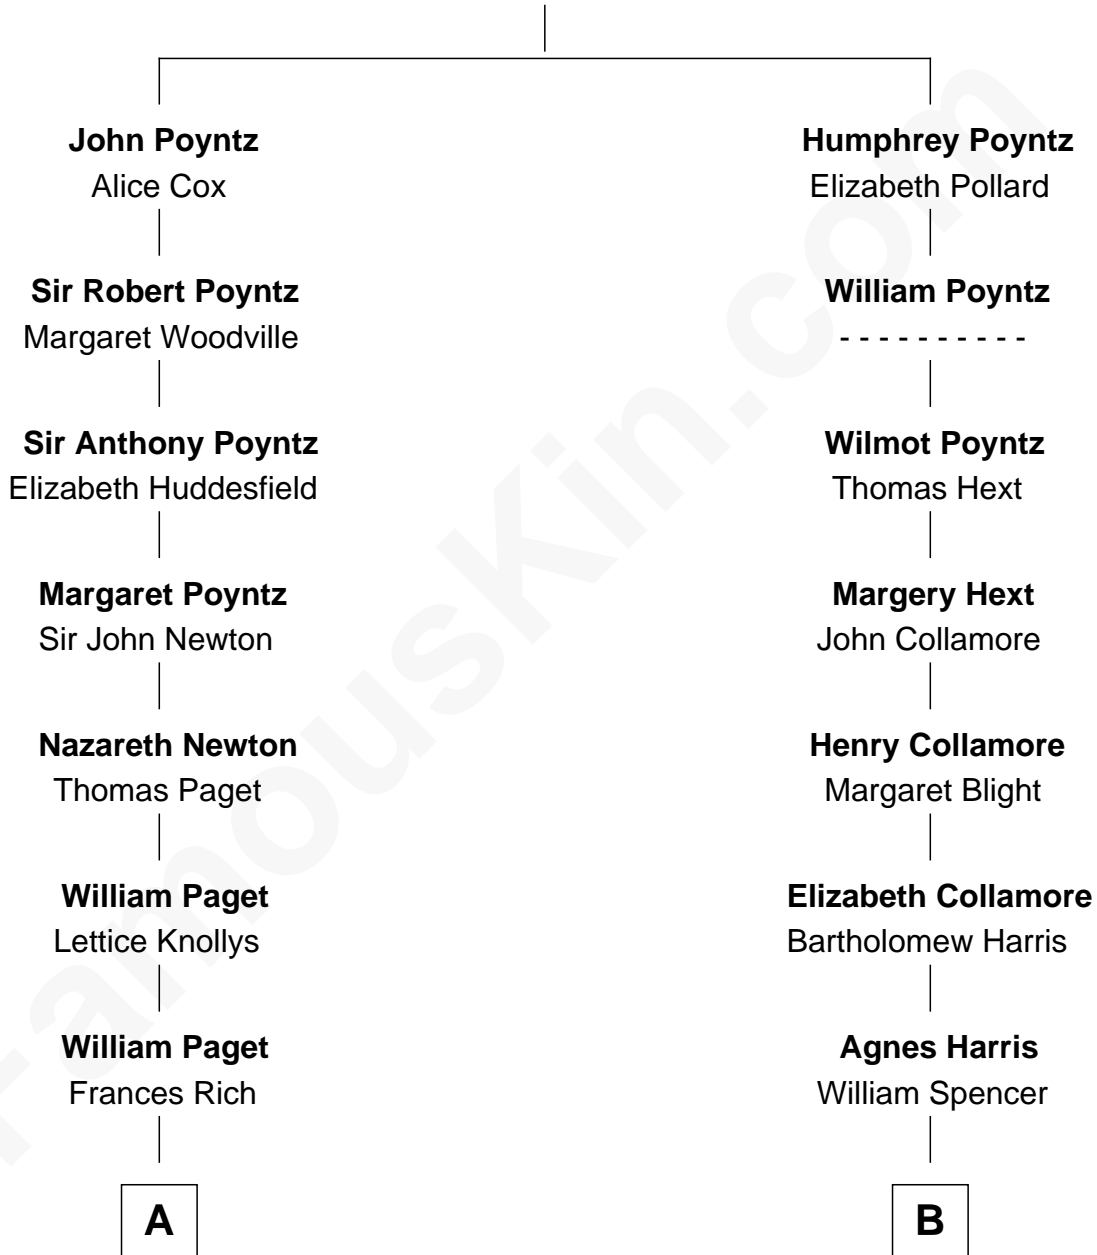

FamousKin.com

Relationship Chart of

Sir Winston Churchill

Prime Minister of the United Kingdom

15th cousin 1 time removed of

Vincent Price

Movie Actor

Sir Nicholas Poyntz

Elizabeth Mill

A

Henry Paget
Mary O'Rorke

Brig. Gen. Thomas Paget
Mary Whitcombe

Caroline Paget
Sir Nicholas Bayly

Henry Bayly alias Paget
Jane Champagné

Jane Paget
George Stewart

Jane Stewart
Sir George Spencer-Churchill