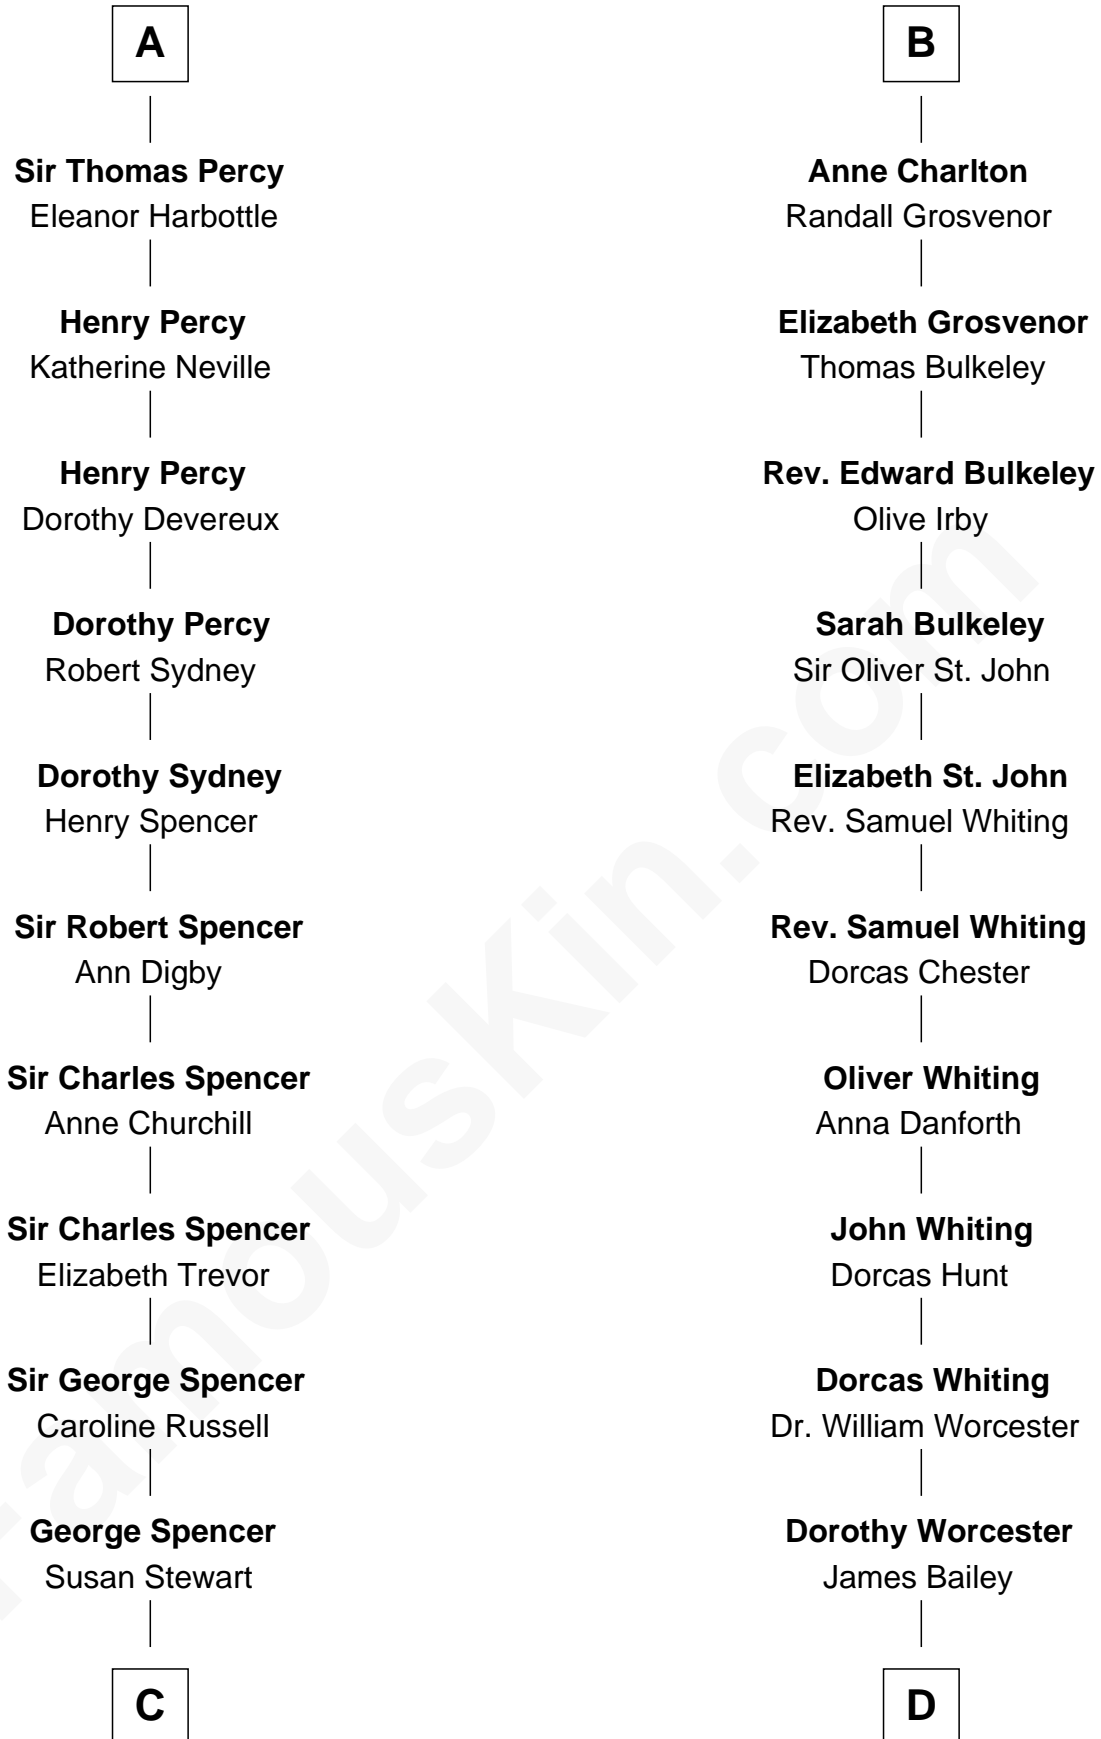

FamousKin.com

Relationship Chart of

Sir Winston Churchill

Prime Minister of the United Kingdom

20th cousin 1 time removed of

Bette Davis

Movie Actress

Sir Alan la Zouche

Eleanor de Segrave

C

Sir George Spencer-Churchill

Jane Stewart

Sir John Winston Spencer-Churchill

Frances Anne Emily Vane

Randolph Henry Spencer-Churchill

Jeanette Jerome