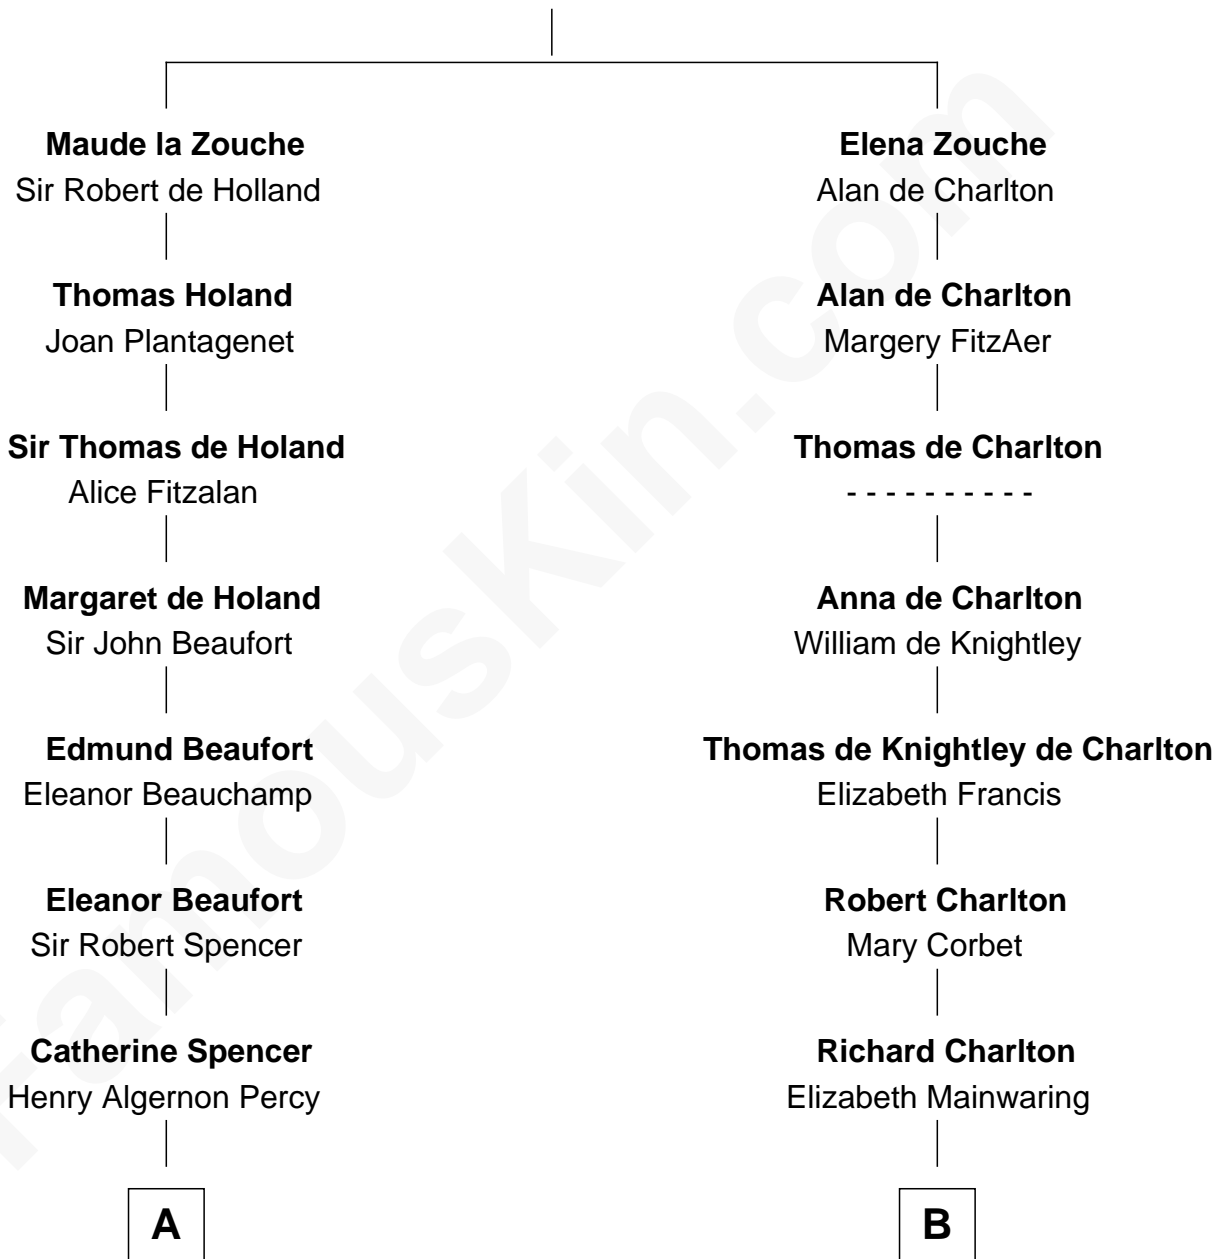

FamousKin.com

Relationship Chart of

Sir Winston Churchill

Prime Minister of the United Kingdom

20th cousin 1 time removed of

Bette Davis

Movie Actress

Sir Alan la Zouche

Eleanor de Segrave

C

Sir George Spencer-Churchill

Jane Stewart

Sir John Winston Spencer-Churchill

Frances Anne Emily Vane

Randolph Henry Spencer-Churchill

Jeanette Jerome

Sir Winston Churchill

Prime Minister of the United Kingdom

D

Benjamin W. Bailey

Latta Hopkins

Harriet Jane Bailey

Charles Otis Thompson

Harriet Eugenia Thompson